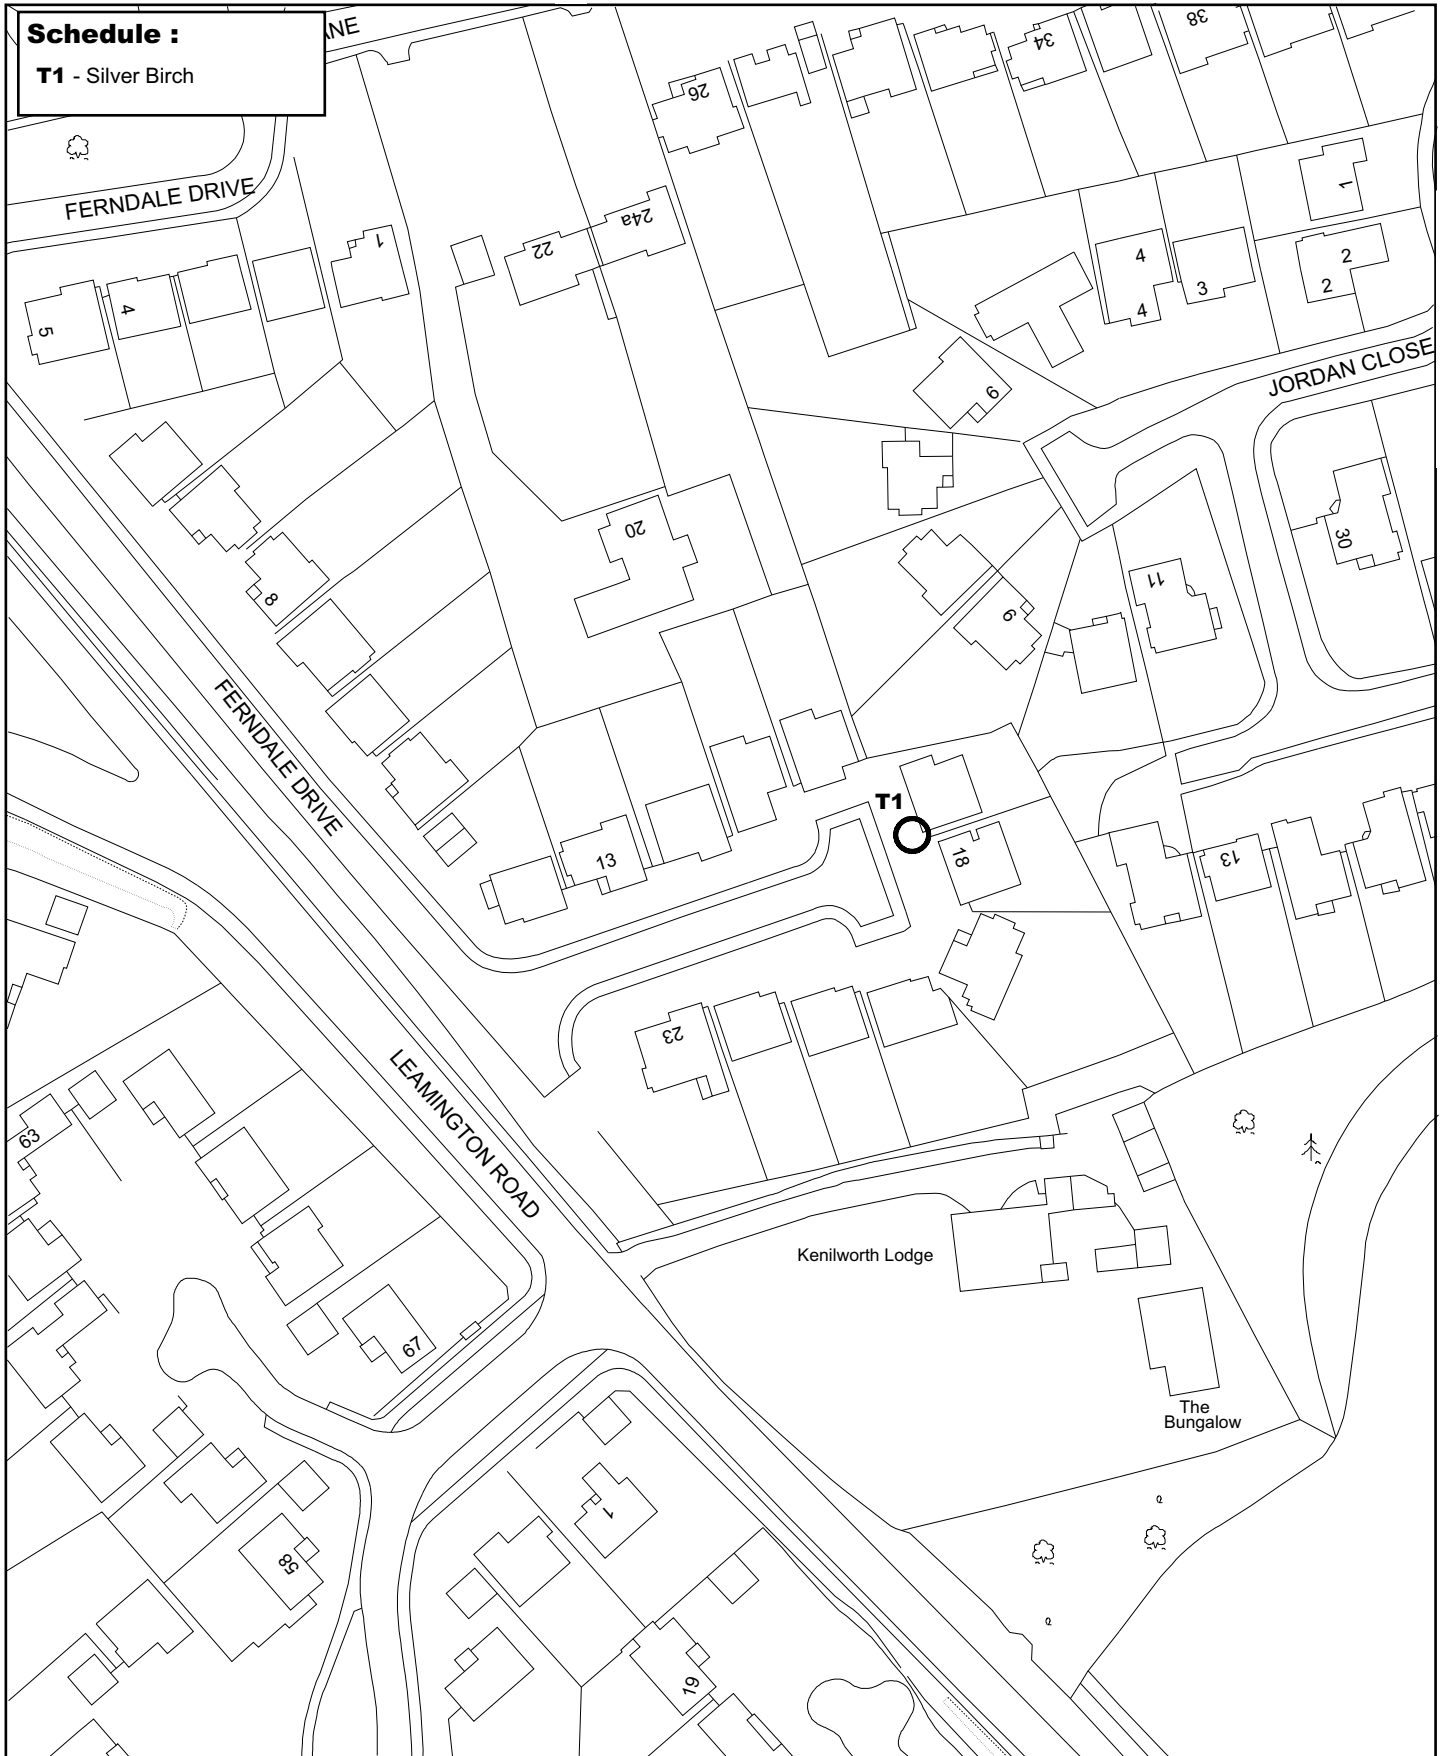

Schedule :

T1 - Silver Birch

Title

Tree Preservation Order No 435 :
17, Ferndale Drive, Kenilworth, CV8 2PF

SITE LOCATION PLAN

Scale	Plan	Drawn	Date	File	Tech Supp File	North
1:1250	1	RFW/JF	19-05-10	TPO 435	TPO 435.Cdr	