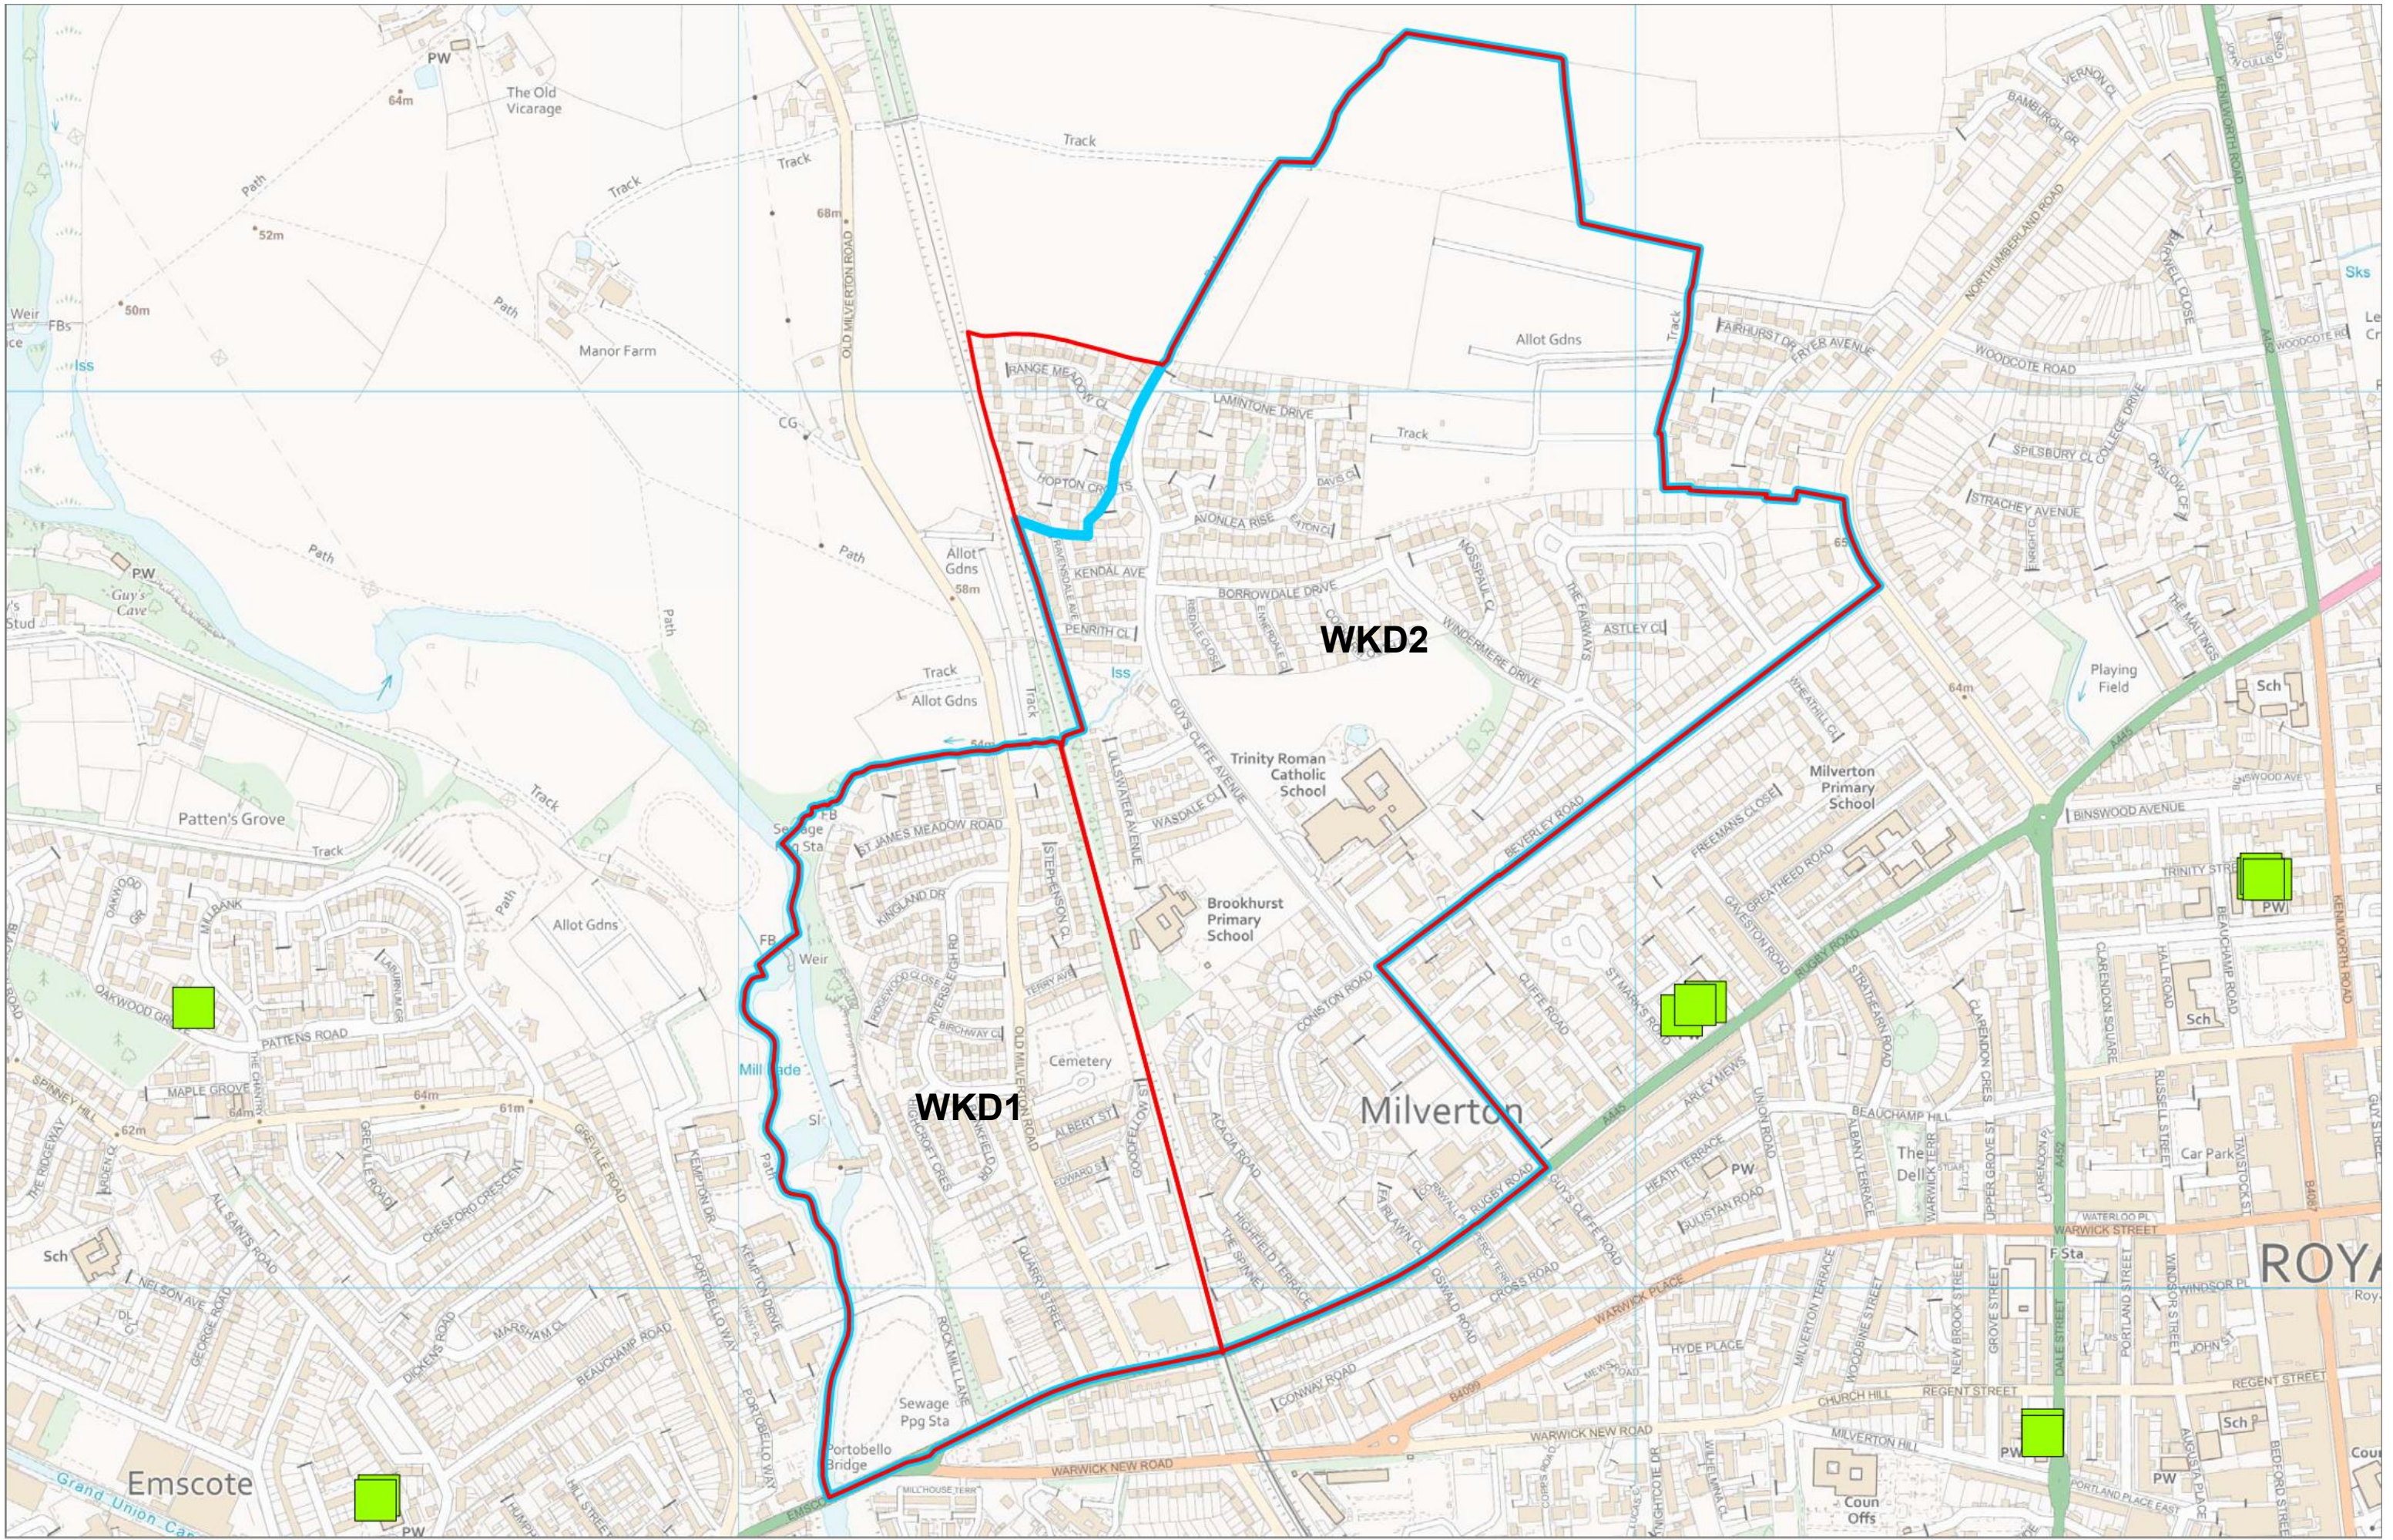

**WAA1**

**WAA2**

WHITNASH

Heathcote

Bishop's Cleeve

Oakley Wood

Chesterton Green

**Proposed New Polling Districts - Dec 2023**

Scale: 1:20000 @A3 Drawn By: GIS

Riverside House, Milverton Hill, Royal Leamington Spa, Warwickshire. CV32 5HZ

Date: 01/12/2023

**Proposed New Polling Districts - Dec 2023**

Scale: 1:4000 @A3 Drawn By: GIS

Riverside House, Milverton Hill, Royal Leamington Spa, Warwickshire. CV32 5HZ

Date: 01/12/2023

**Proposed New Polling Districts - Dec 2023**

Scale: 1:6500 @A3 Drawn By: GIS

Date: 01/12/2023

Riverside House, Milverton Hill, Royal Leamington Spa, Warwickshire. CV32 5HZ

**Proposed New Polling Districts - Dec 2023**

Scale: 1:10000 @A3 Drawn By: GIS

Riverside House, Milverton Hill, Royal Leamington Spa, Warwickshire. CV32 5HZ

Date: 01/12/2023