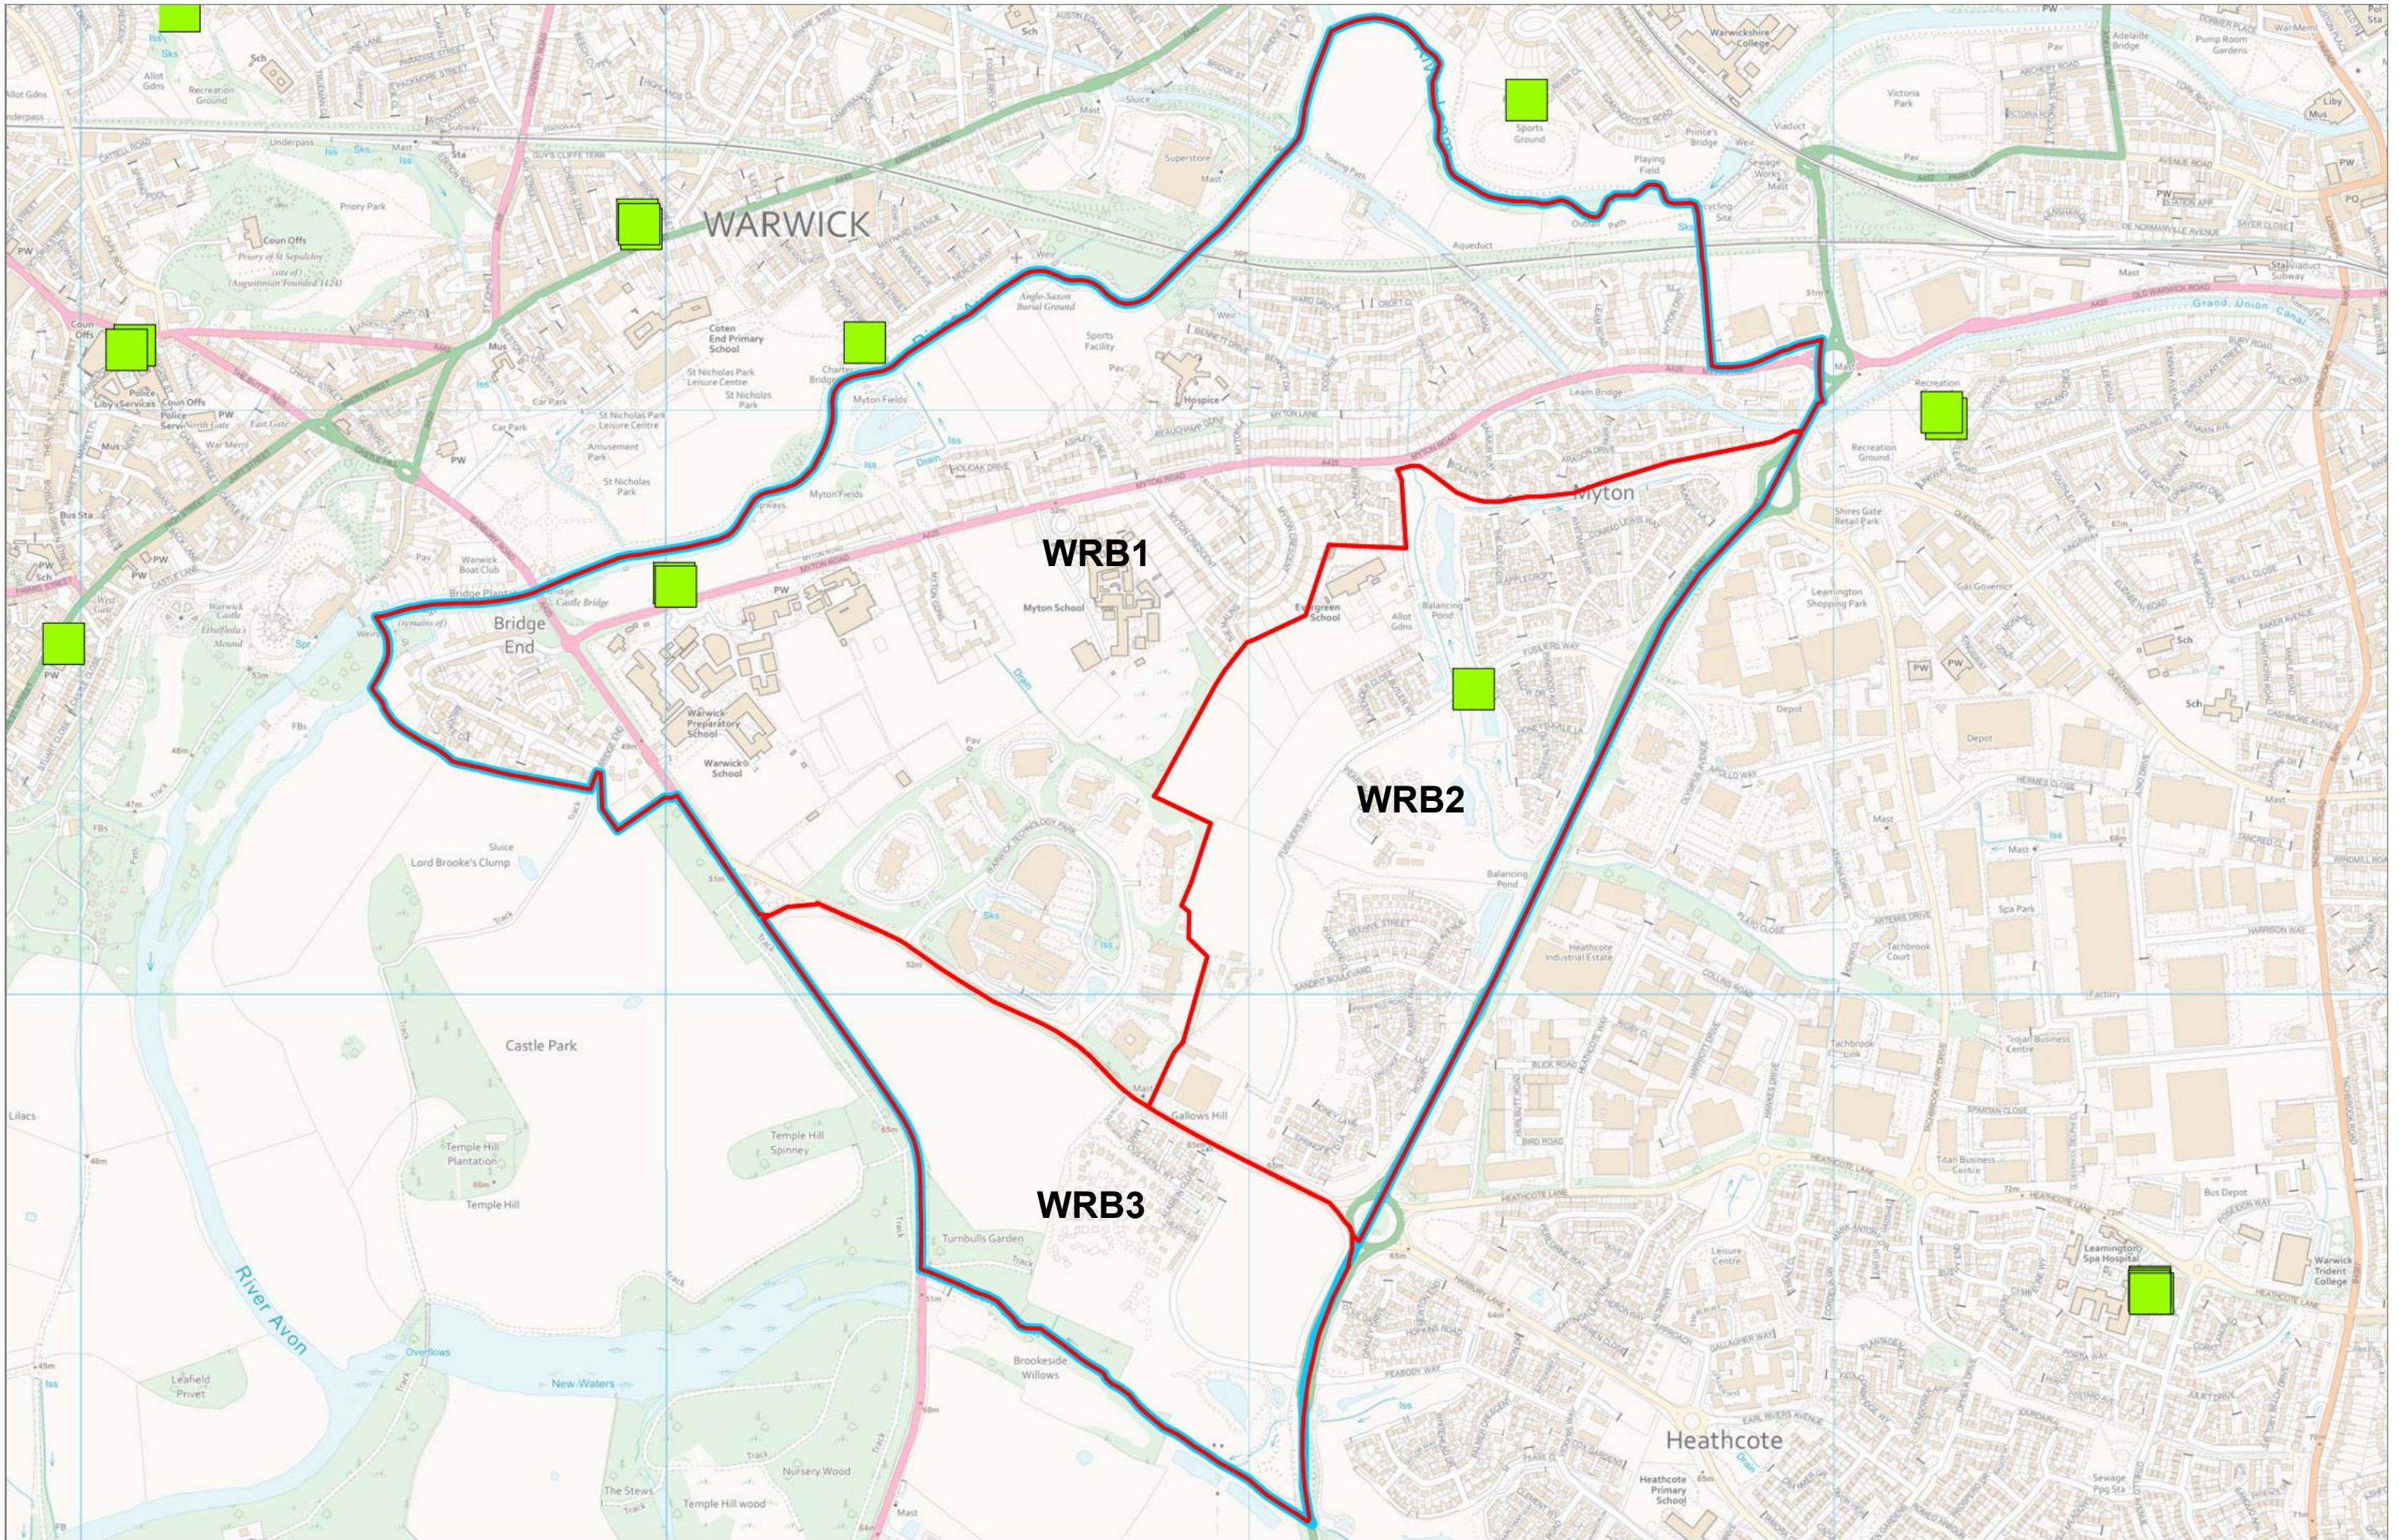

Scale: 1:20000 @A3 Drawn By: GIS

Riverside House, Milverton Hill, Royal Leamington Spa, Warwickshire. CV32 5HZ

Date: 01/12/2023

**Proposed New Polling Districts - Dec 2023**

Scale: 1:4000 @A3 Drawn By: GIS

Riverside House, Milverton Hill, Royal Leamington Spa, Warwickshire. CV32 5HZ

Date: 01/12/2023

**Proposed New Polling Districts - Dec 2023**

Scale: 1:6500 @A3 Drawn By: GIS

Date: 01/12/2023

Riverside House, Milverton Hill, Royal Leamington Spa, Warwickshire. CV32 5HZ

**Proposed New Polling Districts - Dec 2023**

Scale: 1:10000 @A3 Drawn By: GIS

Riverside House, Milverton Hill, Royal Leamington Spa, Warwickshire. CV32 5HZ

Date: 01/12/2023