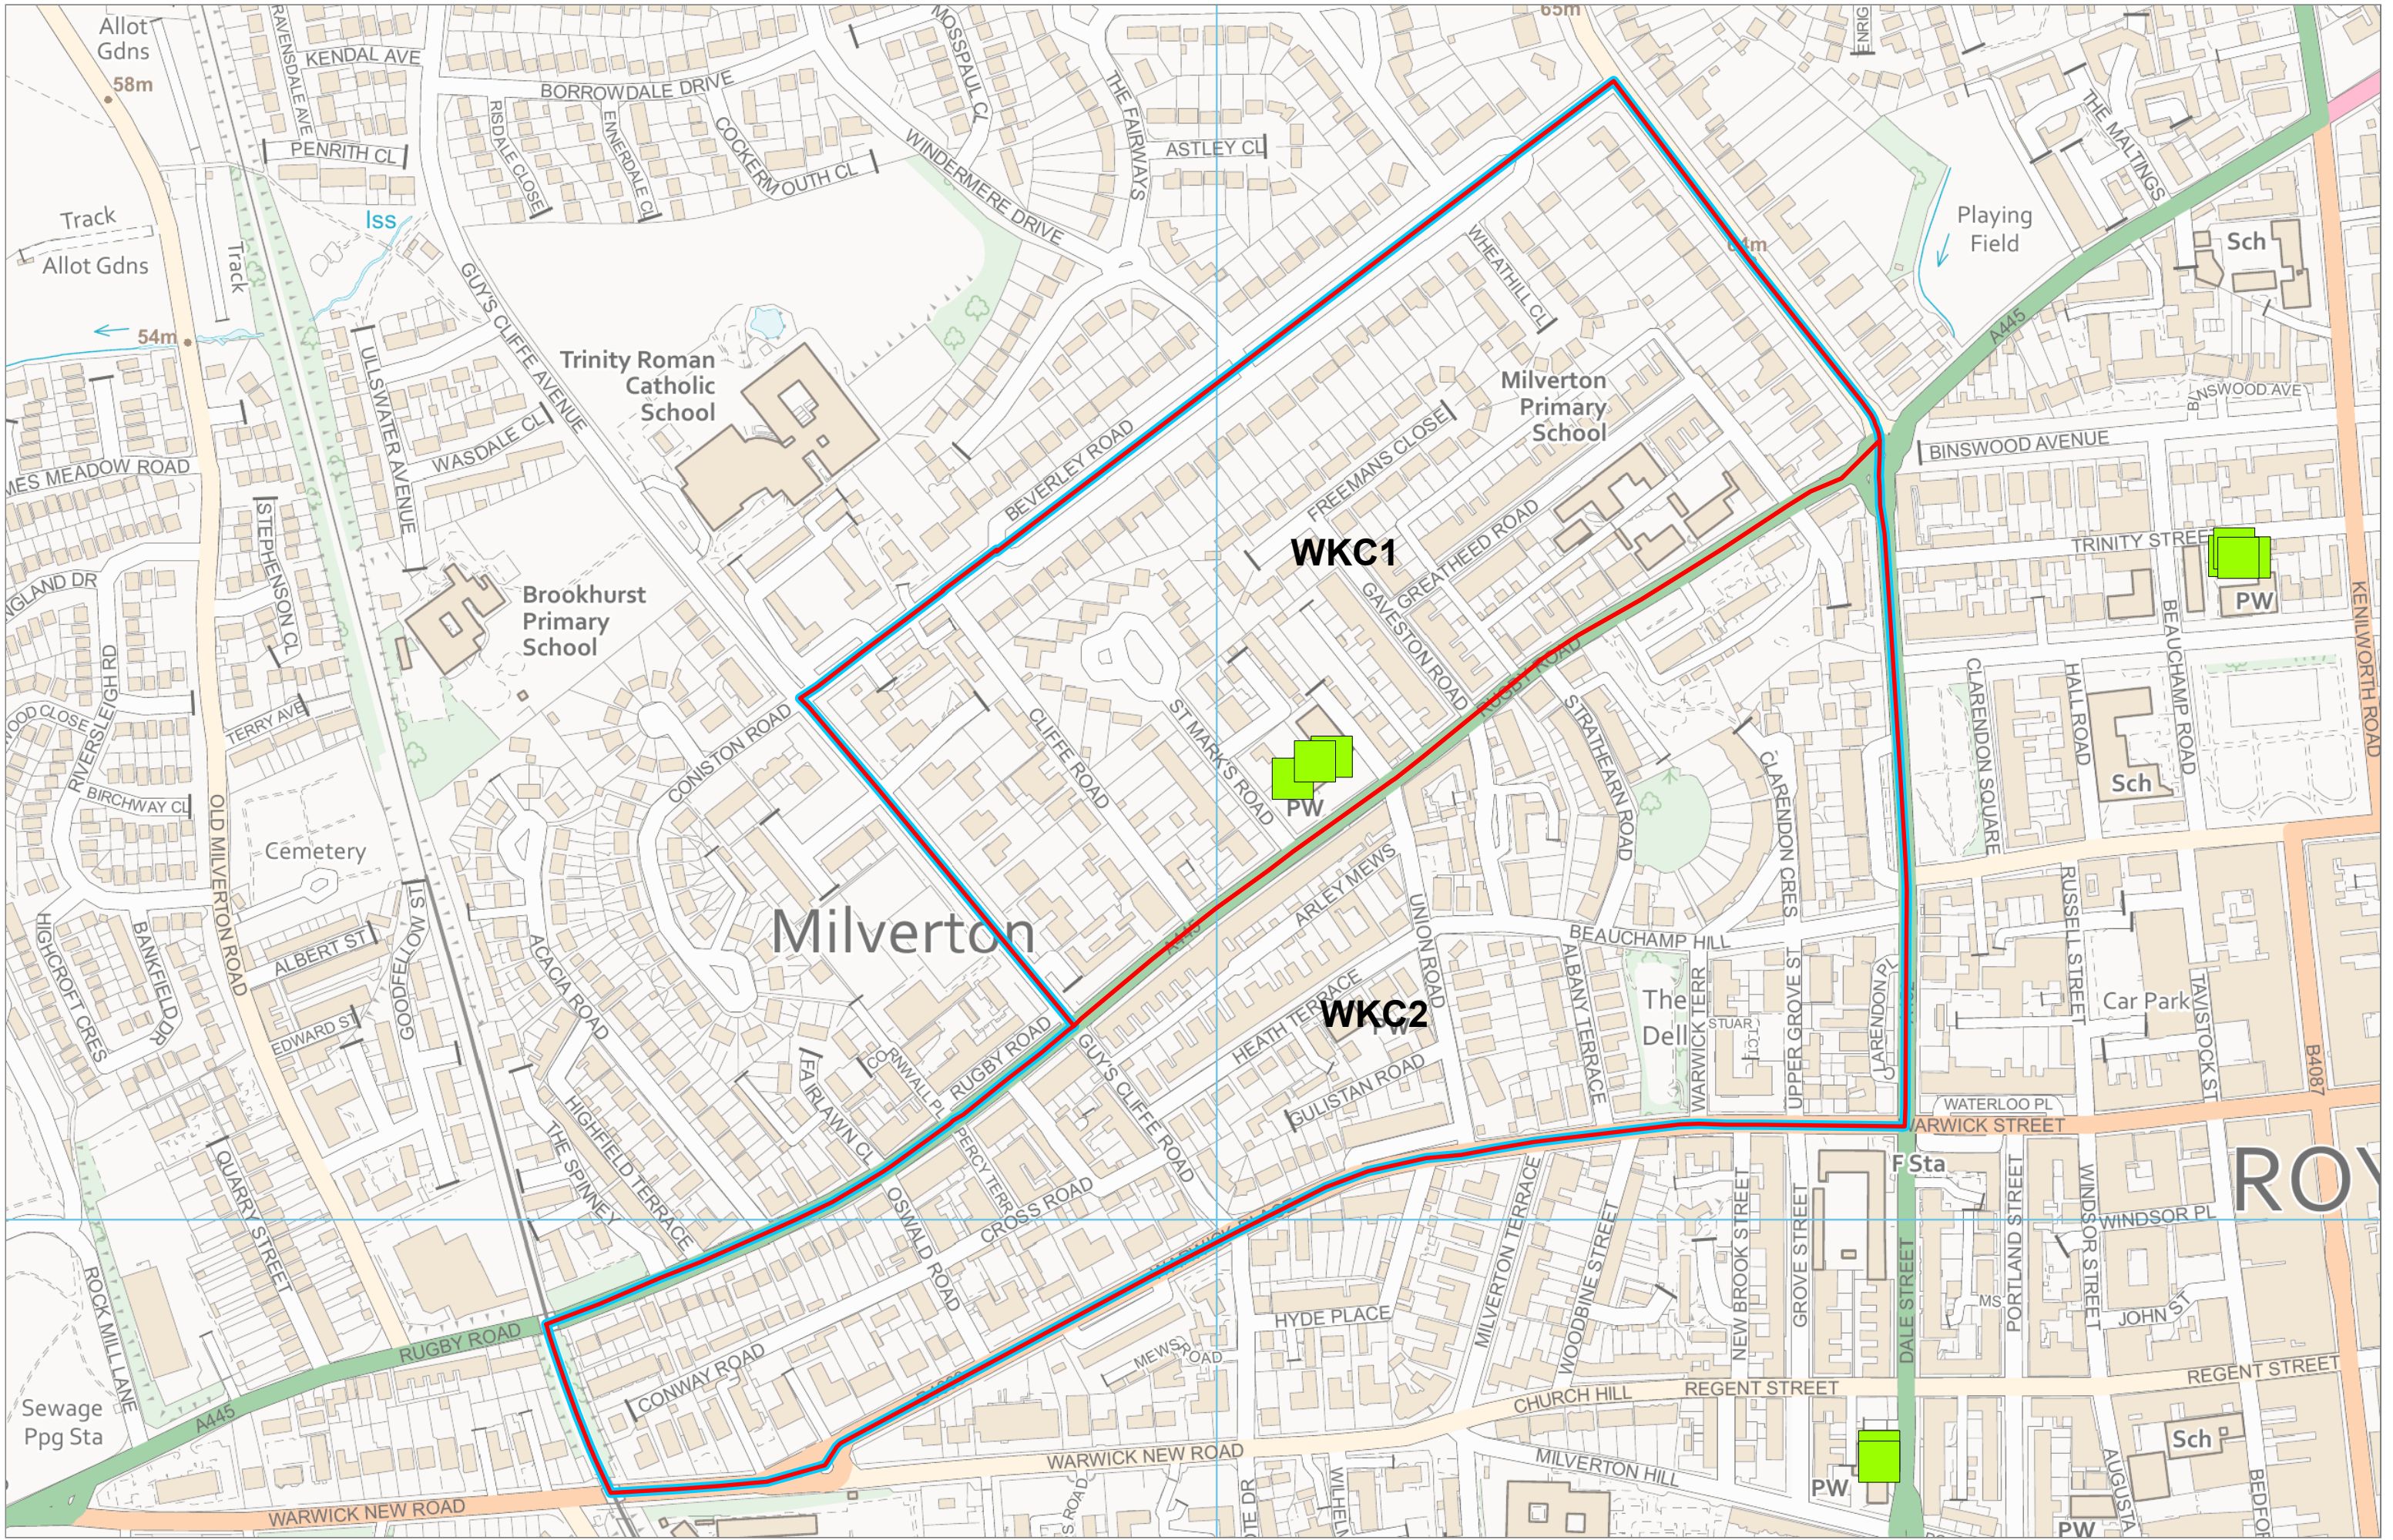

**WAA1**

**WAA2**

WHITNASH

Heathcote

Bishop's Cleeve

Oakley Wood

Chesterton Green

**Proposed New Polling Districts - Dec 2023**

Scale: 1:20000 @A3 Drawn By: GIS

Riverside House, Milverton Hill, Royal Leamington Spa, Warwickshire. CV32 5HZ

Date: 01/12/2023

**Proposed New Polling Districts - Dec 2023**

Scale: 1:4000 @A3 Drawn By: GIS

Riverside House, Milverton Hill, Royal Leamington Spa, Warwickshire. CV32 5HZ

Date: 01/12/2023

**Proposed New Polling Districts - Dec 2023**

Scale: 1:6500 @A3 Drawn By: GIS

Date: 01/12/2023

Riverside House, Milverton Hill, Royal Leamington Spa, Warwickshire. CV32 5HZ

**Proposed New Polling Districts - Dec 2023**

Scale: 1:10000 @A3 Drawn By: GIS

Riverside House, Milverton Hill, Royal Leamington Spa, Warwickshire. CV32 5HZ

Date: 01/12/2023