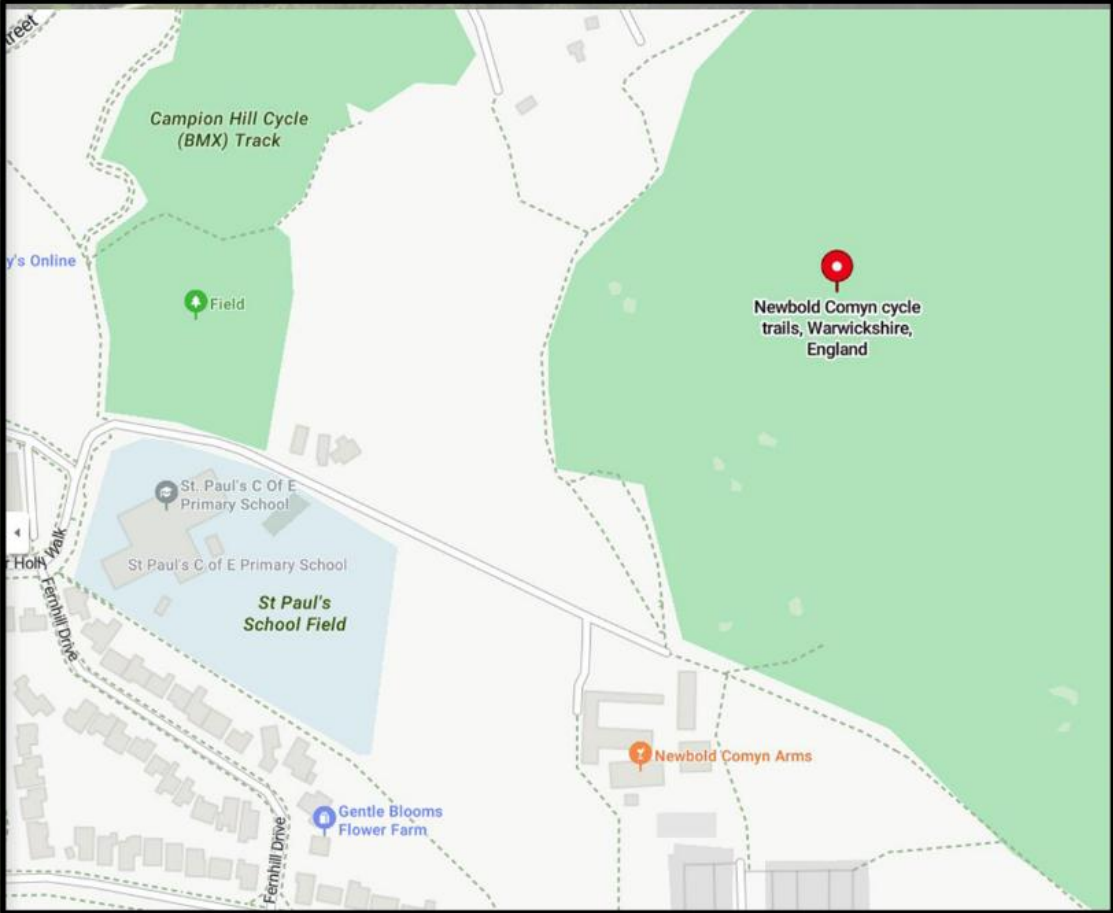

An aerial photograph of a golf course, showing a network of winding, light-colored paths that meander through lush green fairways and clusters of trees. The paths are well-defined and appear to be designed for cycling or walking. The overall scene is a mix of open grassy areas and dense foliage.

Cycle trails

Photographs and Location of the hub.

Cycle Trails Location

Hub Plan

Cycle Shop/ Operators Space

Café Space

Toilets