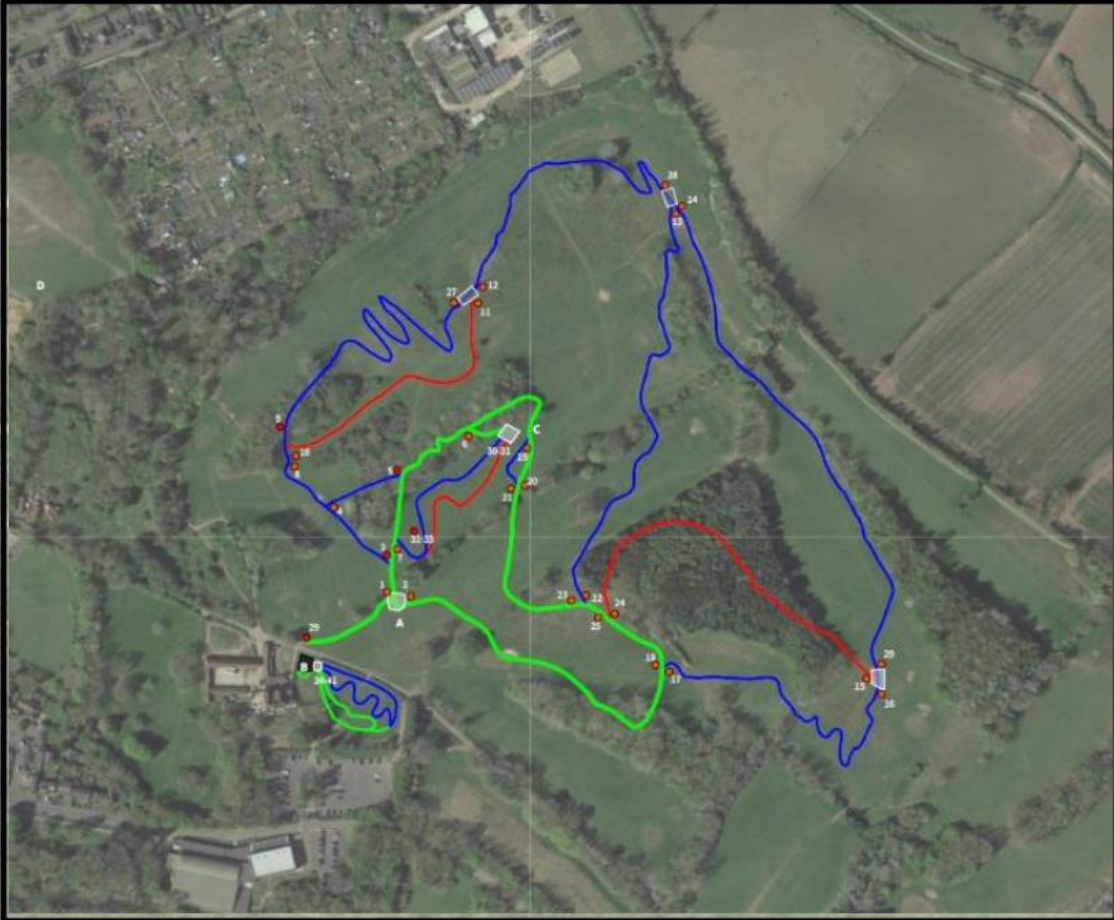

An aerial photograph of a golf course, showing a network of winding, light-colored paths that meander through lush green fairways and clusters of trees. The paths are well-defined and appear to be designed for cycling or walking. The overall scene is a mix of open grassy areas and dense foliage.

Cycle trails

Photographs and Location of the hub.

Cycle Trails Location

Hub Plan

Cycle Shop/ Operators Space

Café Space

Toilets