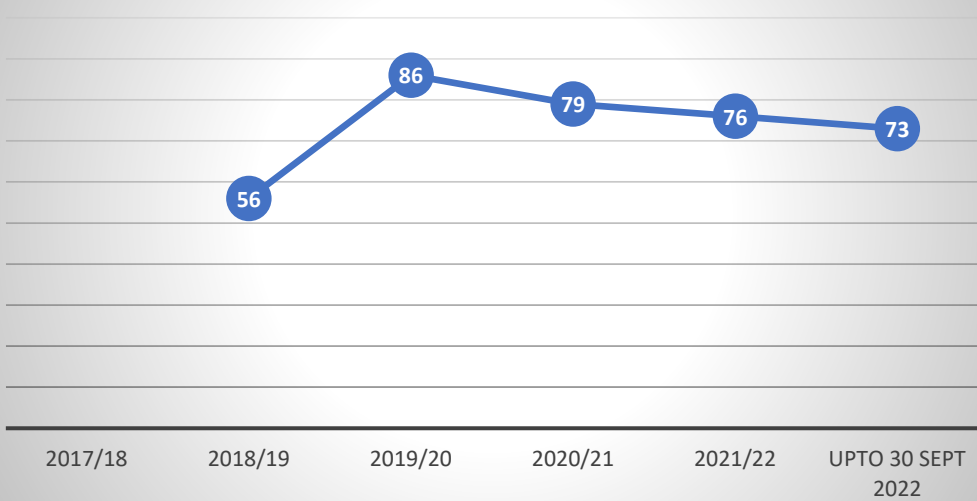

Disabled Facility Grant Performance - Warwick District Council

DFGs Completed (WDC)

End to End (WDC)

DFGs Completed (WDC)

End to End (WDC)

Disabled Facility Grant Performance - Warwick District Council

Waiting List (WDC)