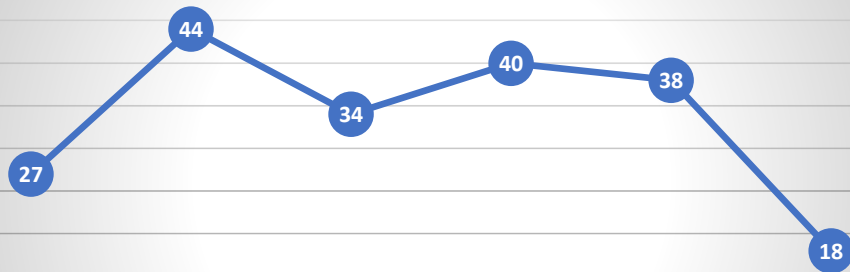

Disabled Facility Grant Performance - Warwick District Council

DFGs Completed (WDC)

End to End (WDC)

DFGs Completed (WDC)

End to End (WDC)

Disabled Facility Grant Performance - Warwick District Council

Waiting List (WDC)