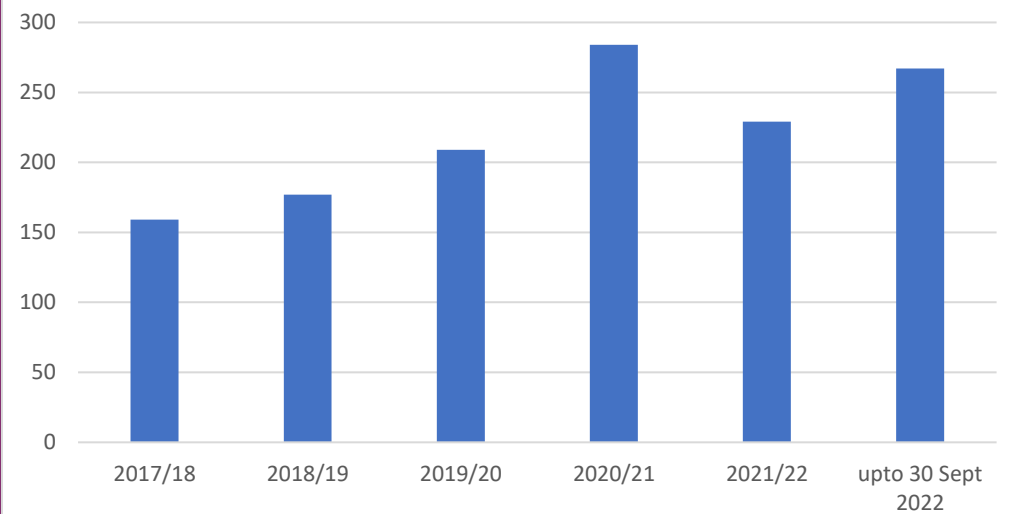

Disabled Facility Grant Performance - Warwick District Council

DFGs Completed (WDC)

End to End (WDC)

DFGs Completed (WDC)

End to End (WDC)

Disabled Facility Grant Performance - Warwick District Council

Waiting List (WDC)