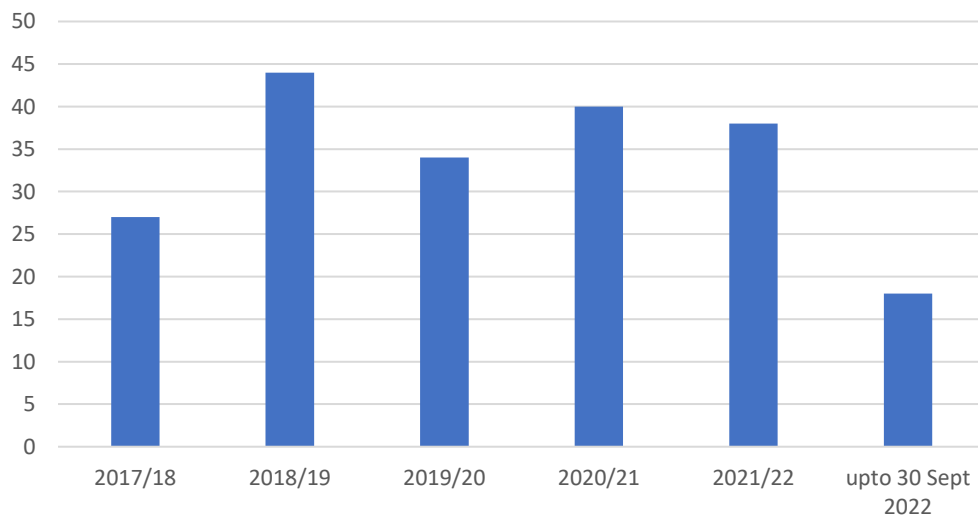

Disabled Facility Grant Performance - Warwick District Council

DFGs Completed (WDC)

End to End (WDC)

DFGs Completed (WDC)

End to End (WDC)

Disabled Facility Grant Performance - Warwick District Council

Waiting List (WDC)