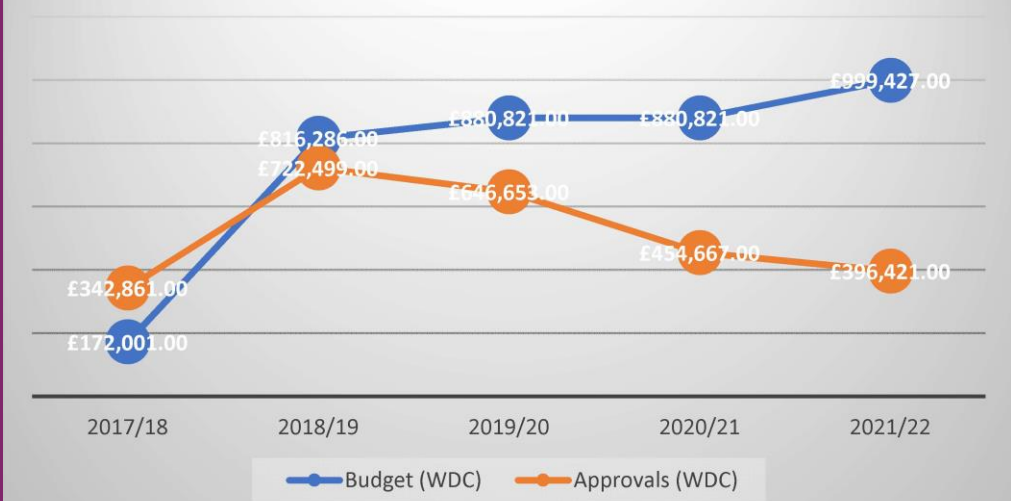

Disabled Facility Grant Performance - Warwick District Council

DFGs Completed (WDC)

End to End (WDC)

DFGs Completed (WDC)

End to End (WDC)

Disabled Facility Grant Performance - Warwick District Council

Waiting List (WDC)

Budget/Approvals (WDC)

Waiting List (WDC)

Budget/Approvals