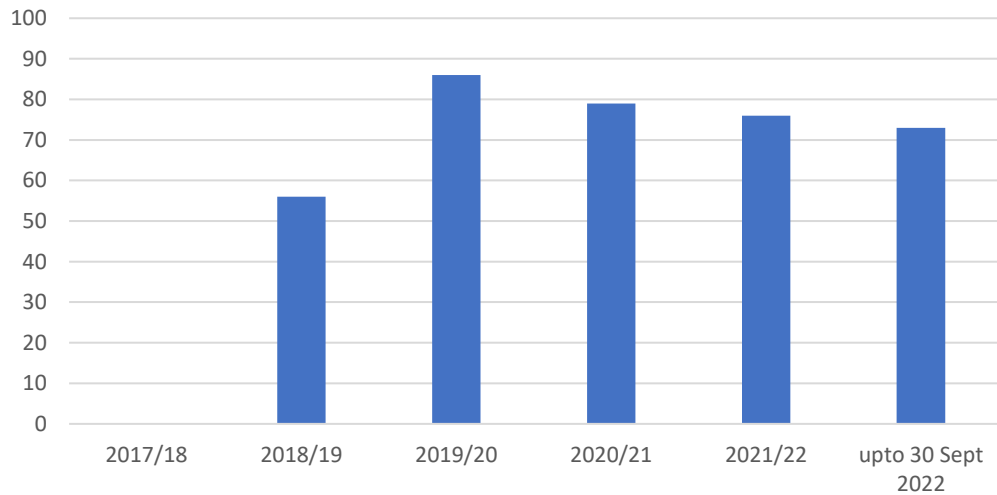

Waiting List (WDC)