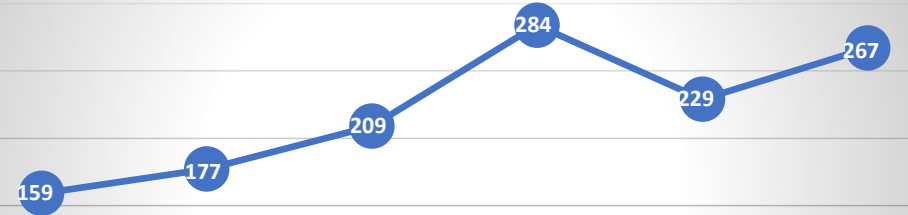

Disabled Facility Grant Performance - Warwick District Council

DFGs Completed (WDC)

End to End (WDC)

DFGs Completed (WDC)

End to End (WDC)

Disabled Facility Grant Performance - Warwick District Council

Waiting List (WDC)