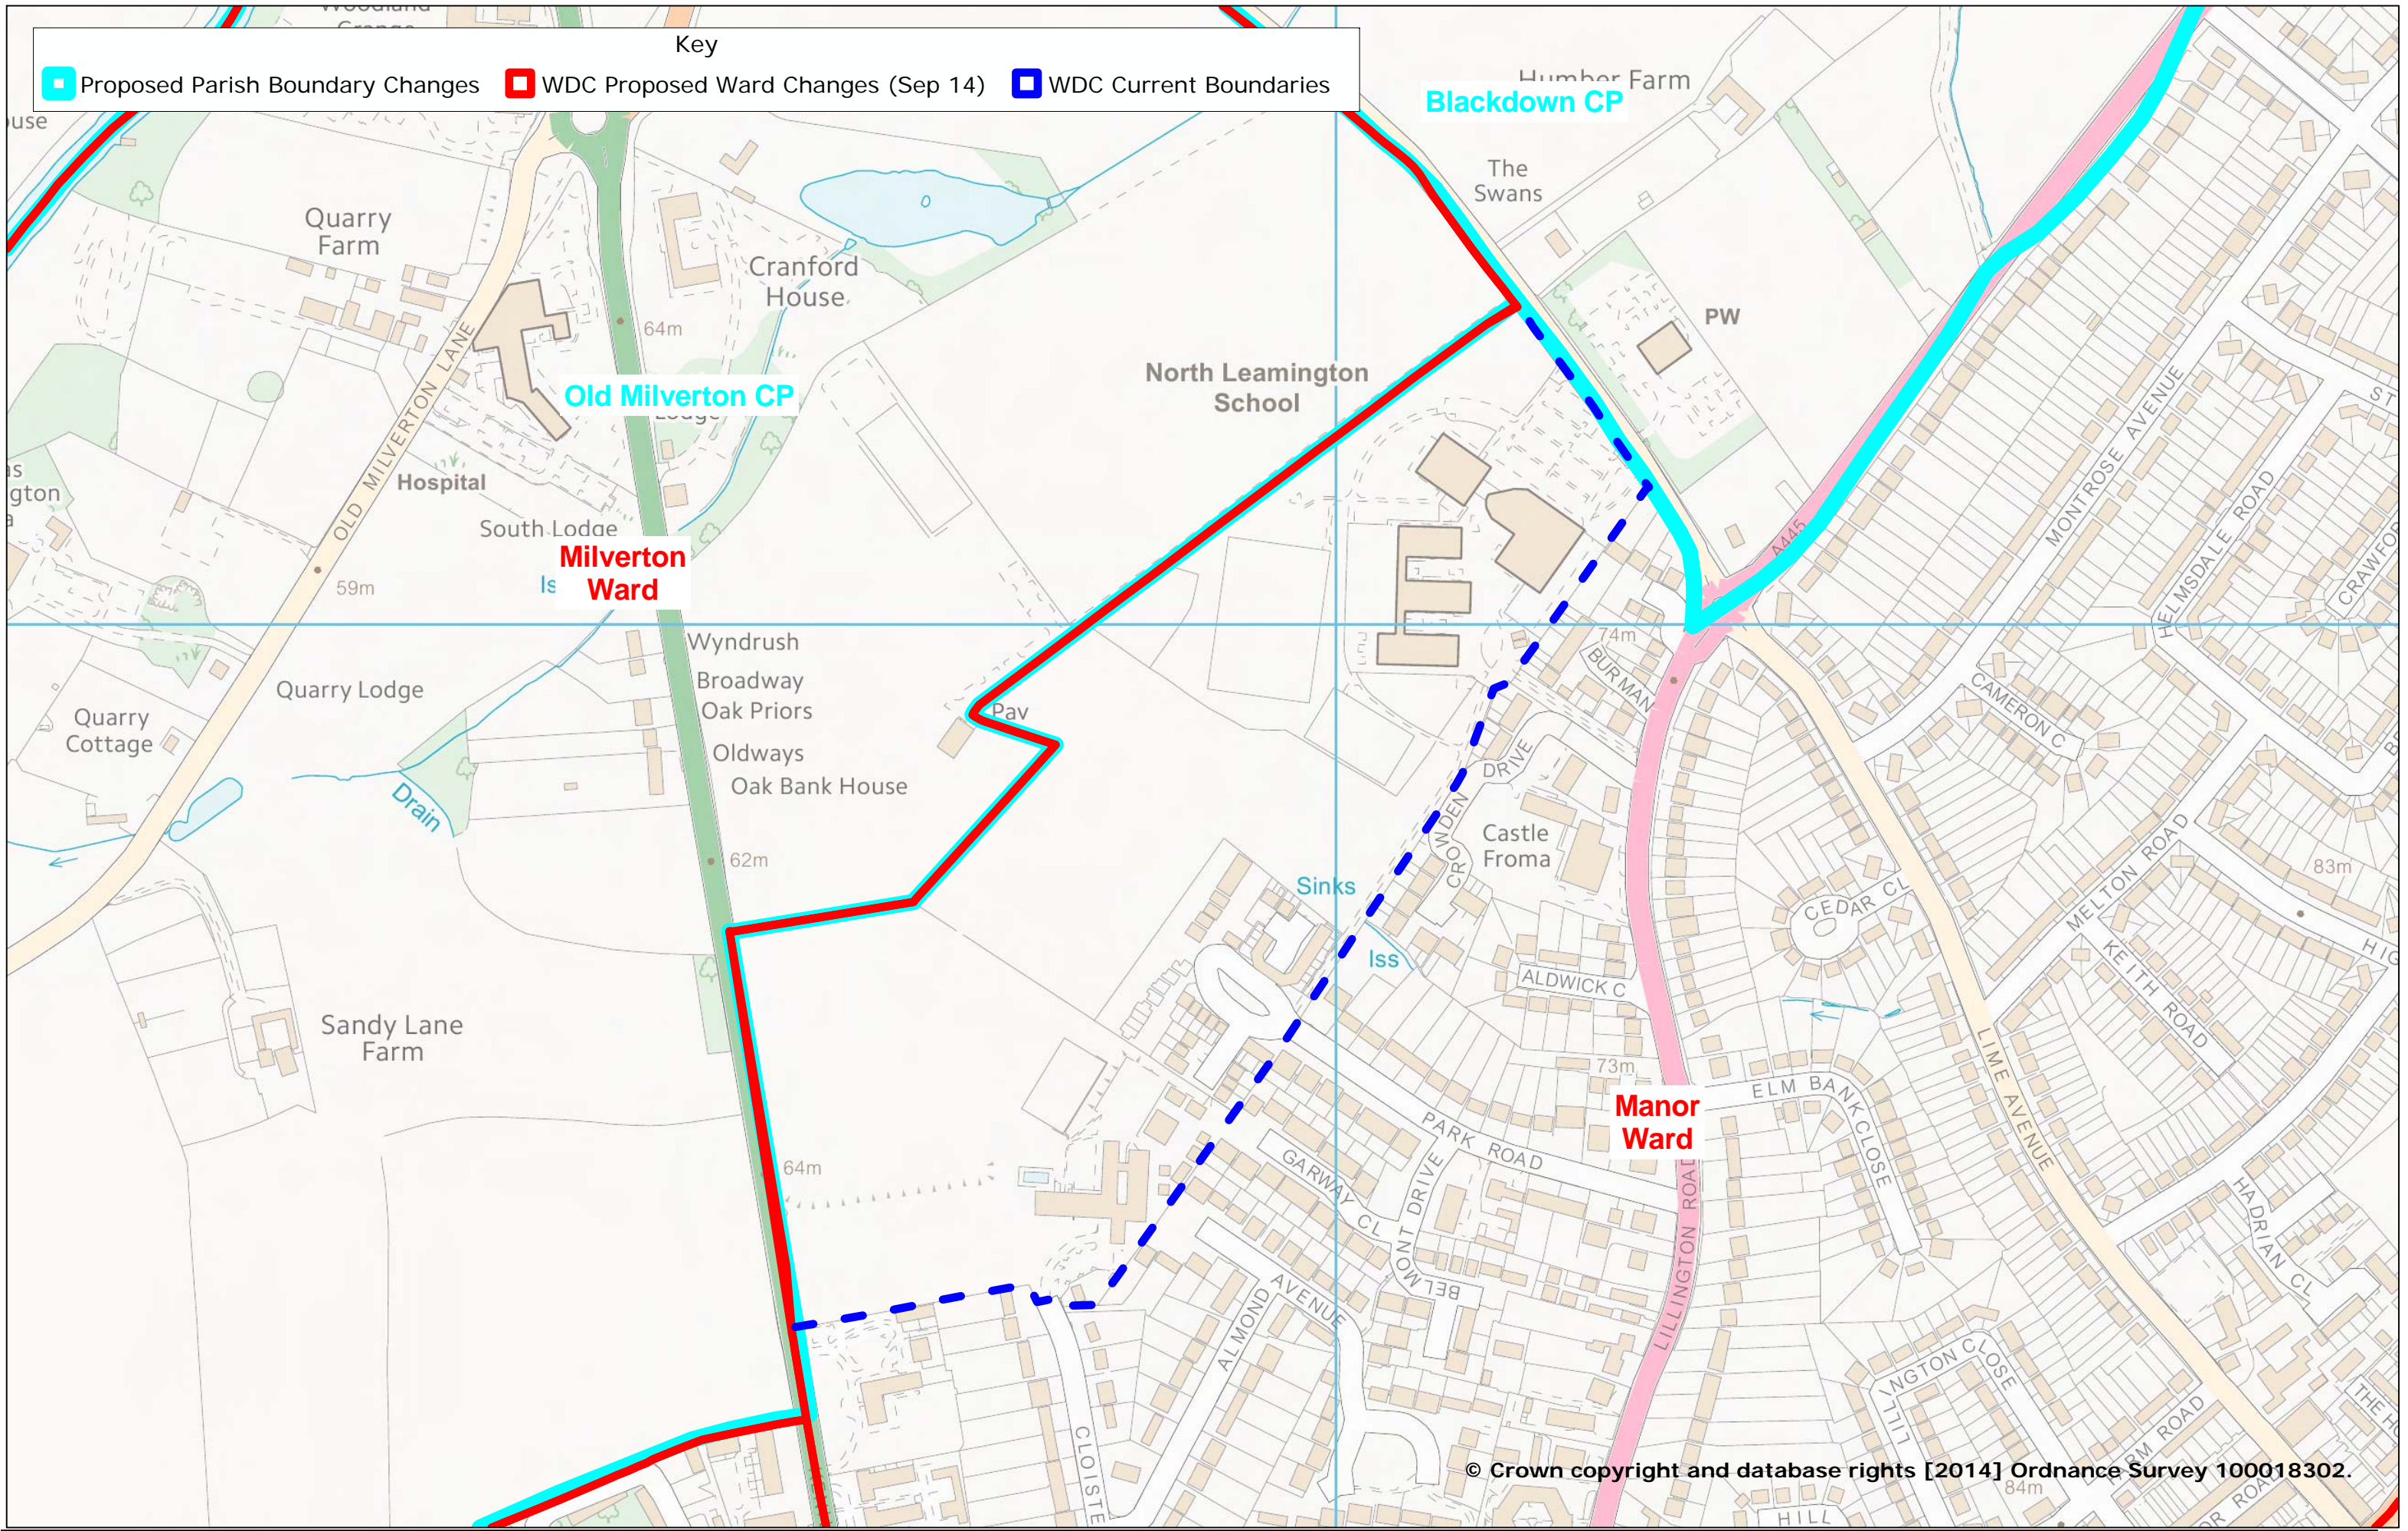

Key

- Proposed Parish Boundary Changes
- WDC Proposed Ward Changes (Sep 14)
- WDC Current Boundaries

© Crown copyright and database rights [2014] Ordnance Survey 100018302.

WDC Proposed Ward/Parish Boundary Changes - Oct 2014 (Map 1)

Riverside House, Milverton Hill, Royal Leamington Spa, Warwickshire. CV32 5HZ

Tel: 01926 410410

Scale: 1:4000 @A3  
 Drawn By: MB  
 Date: 13/10/2014