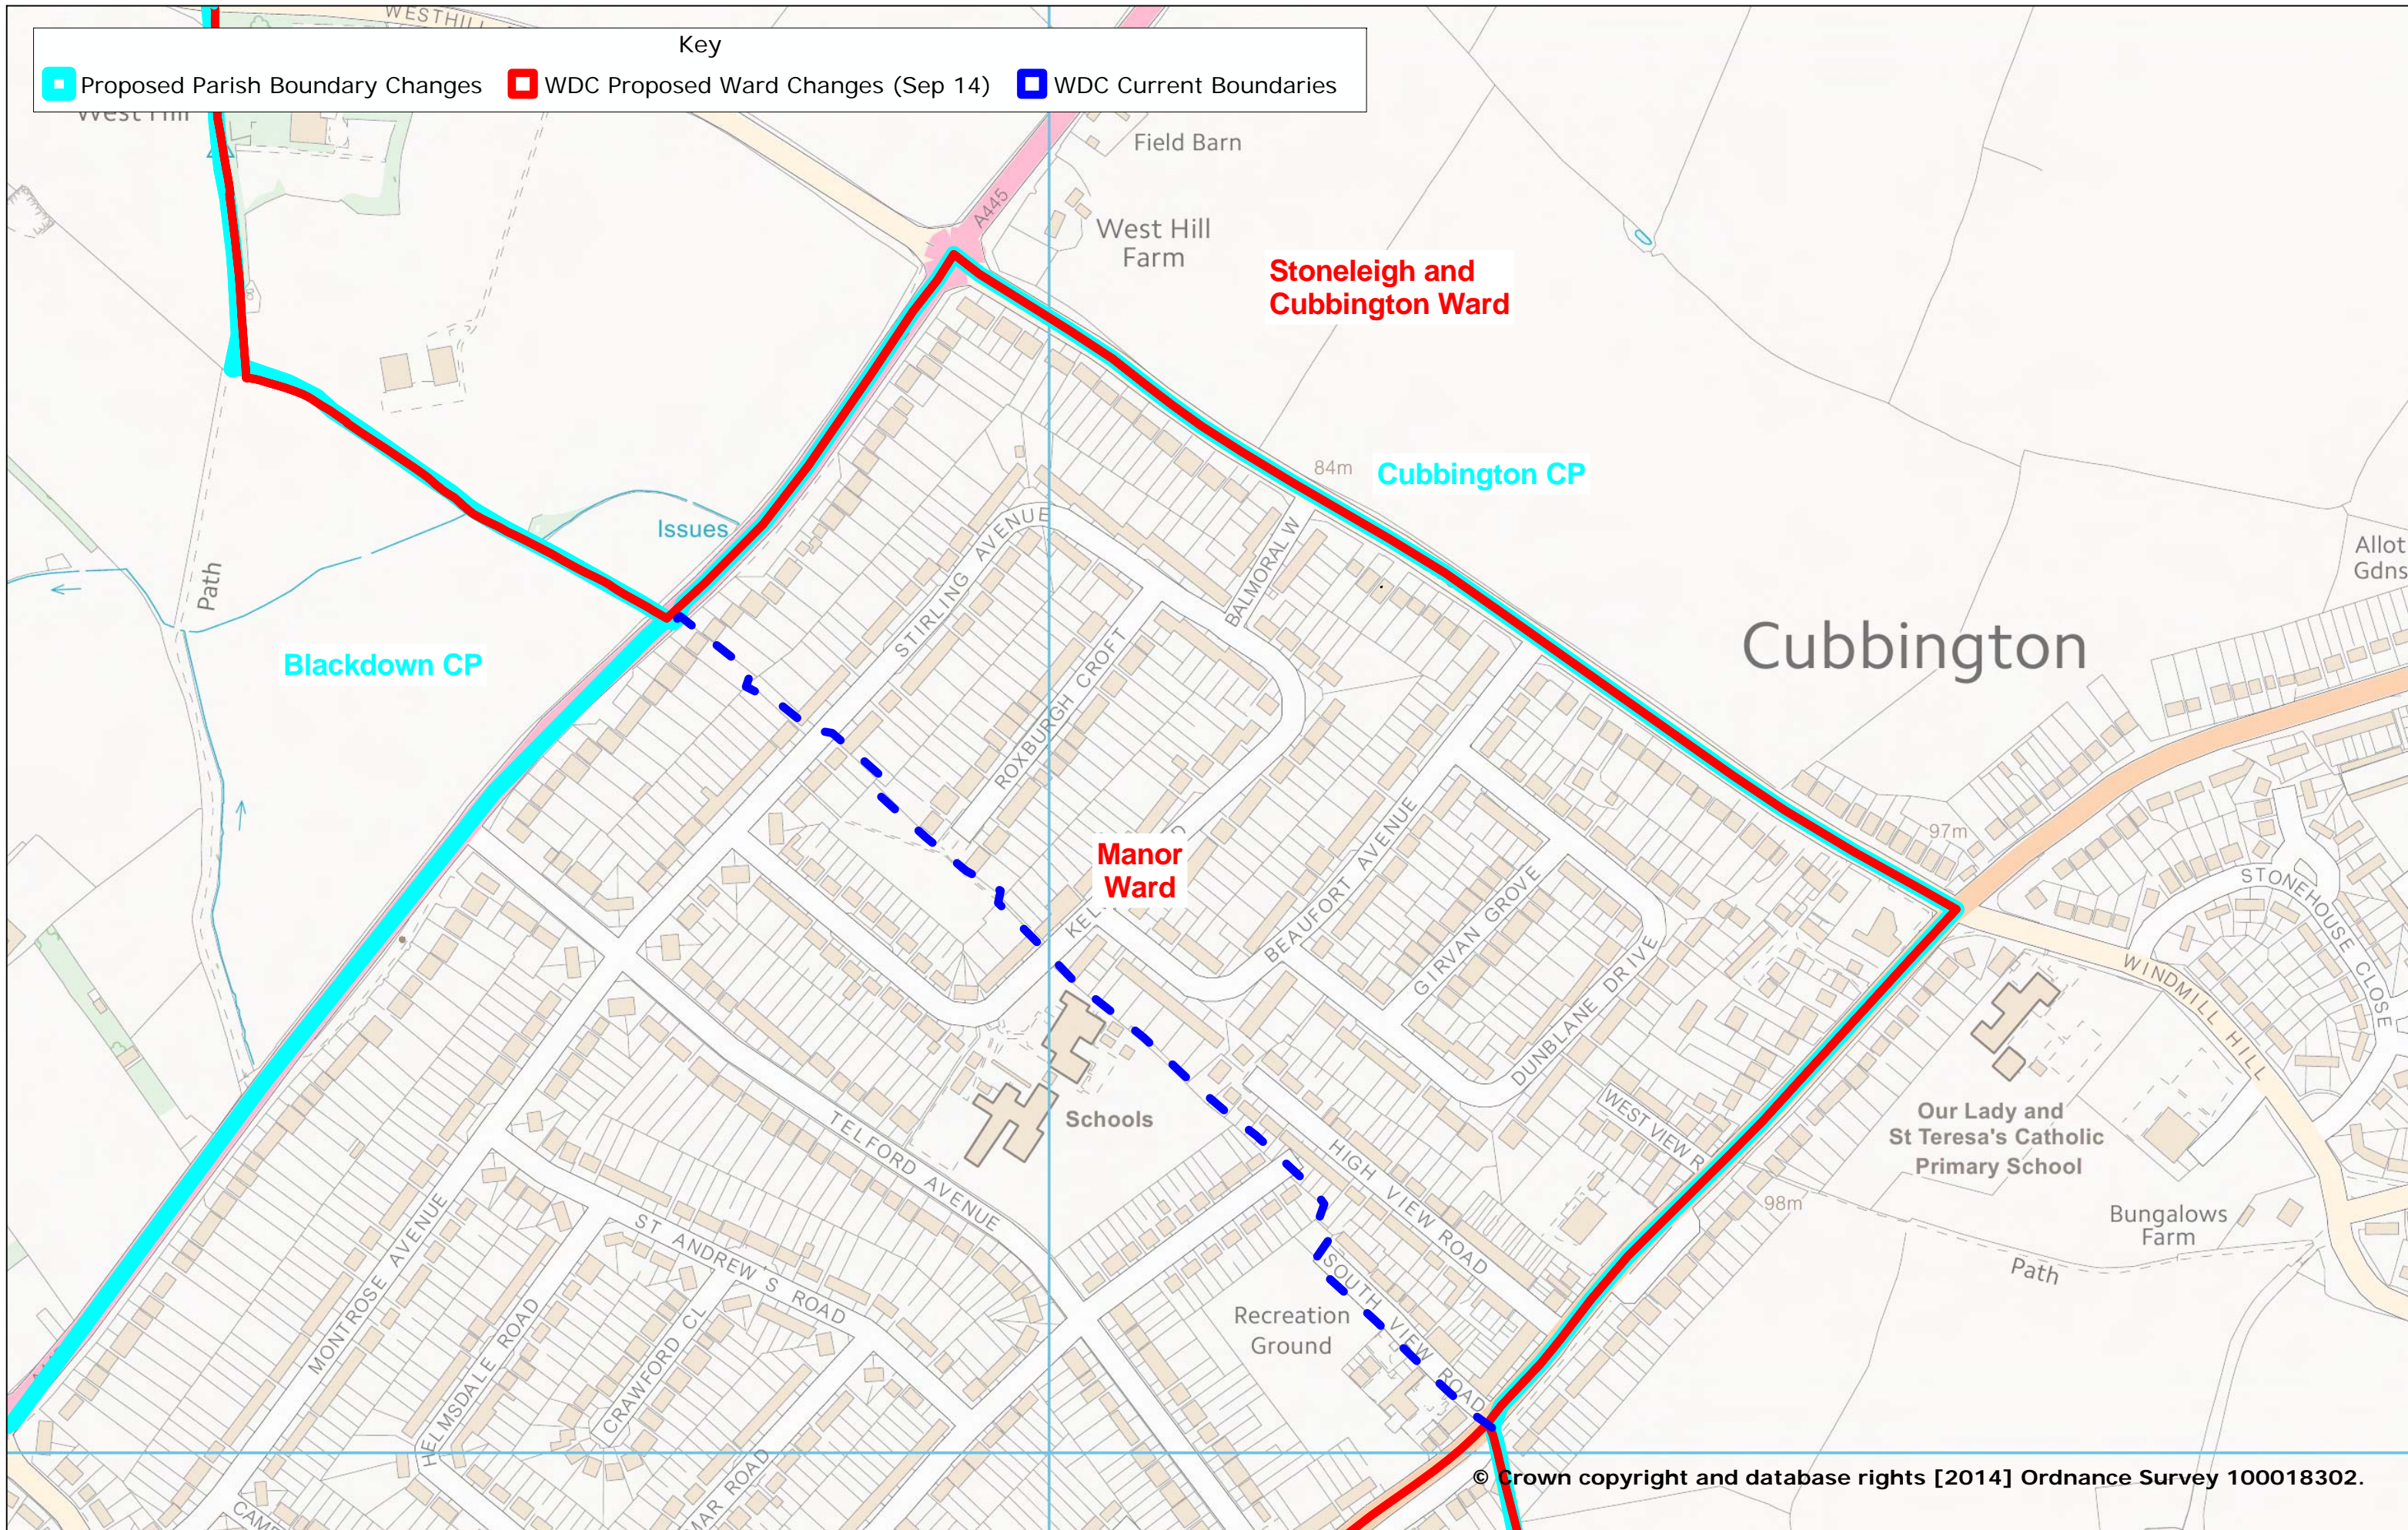

Key

- Proposed Parish Boundary Changes
- WDC Proposed Ward Changes (Sep 14)
- WDC Current Boundaries

© Crown copyright and database rights [2014] Ordnance Survey 100018302.

WDC Proposed Ward/Parish Boundary Changes - Oct 2014 (Map 3)

Riverside House, Milverton Hill, Royal Leamington Spa, Warwickshire. CV32 5HZ

Tel: 01926 410410

Scale: 1:4000 @A3
 Drawn By: MB
 Date: 13/10/2014