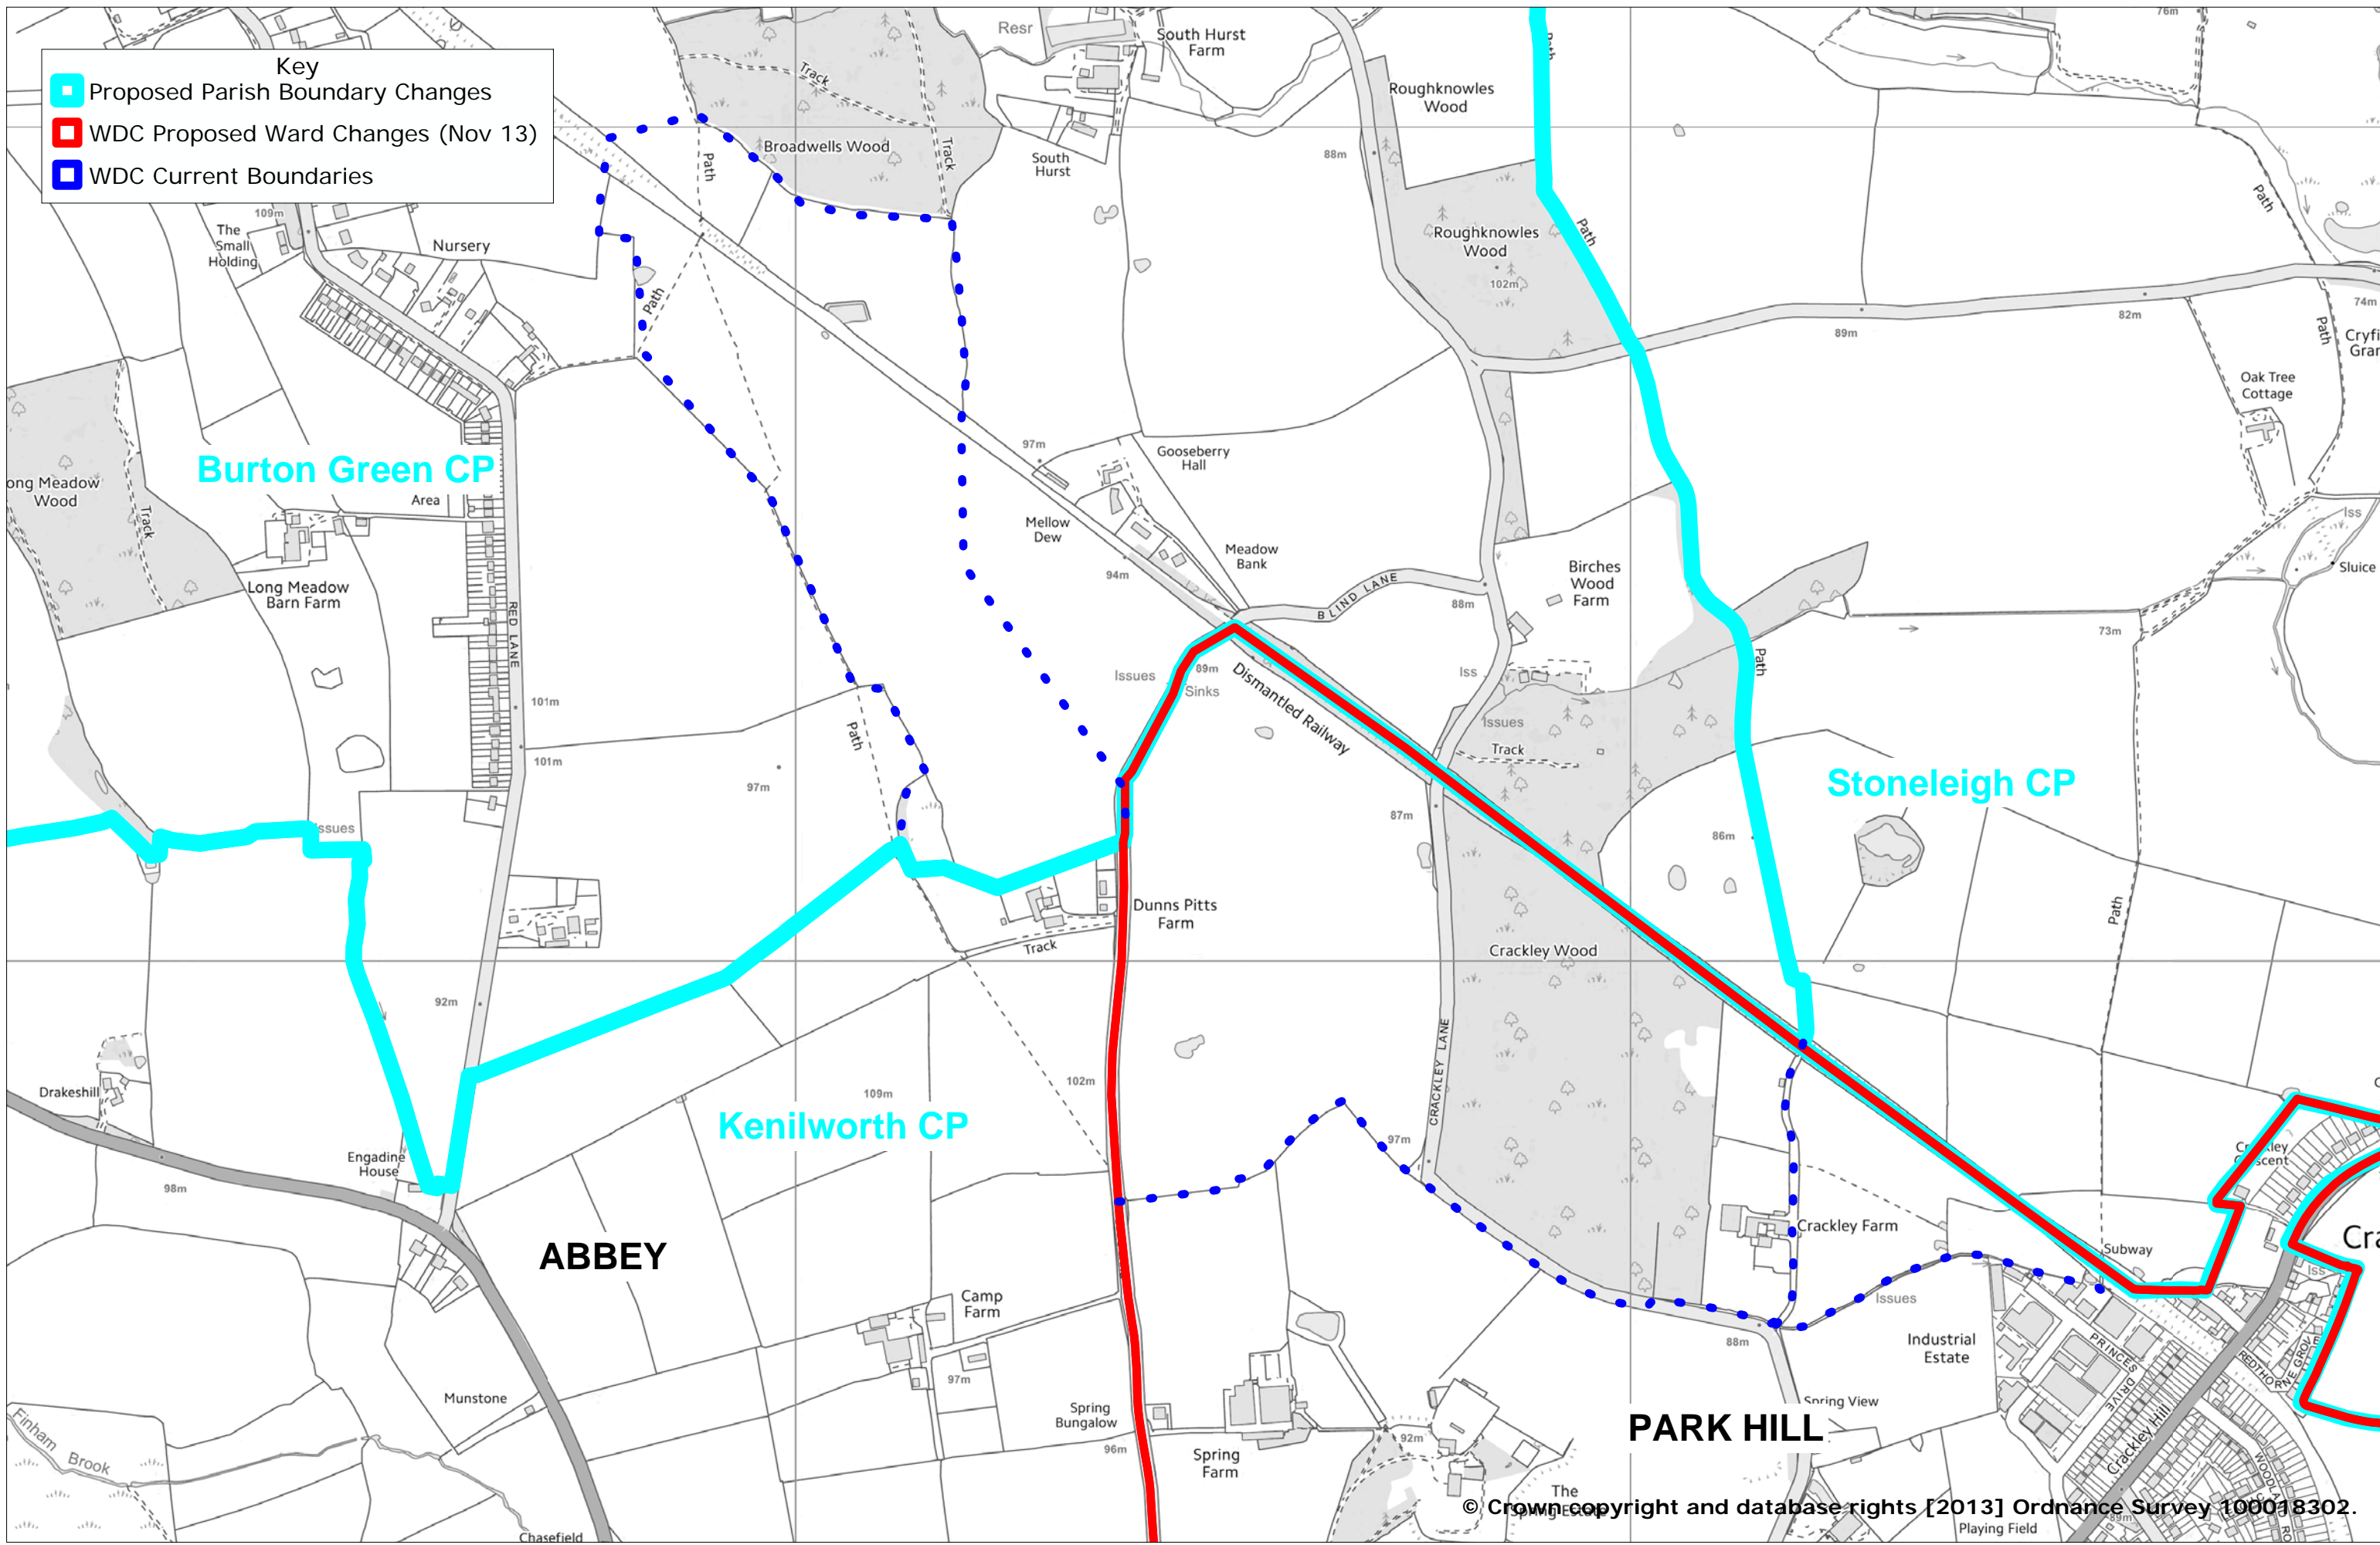

- Key**
-  Proposed Parish Boundary Changes
 -  WDC Proposed Ward Changes (Nov 13)
 -  WDC Current Boundaries

© Crown copyright and database rights [2013] Ordnance Survey 100018302.

WDC Proposed Ward/Parish Boundary Changes - Nov 2013 (Map 6)

Riverside House, Milverton Hill, Royal Leamington Spa, Warwickshire. CV32 5HZ

Tel: 01926 410410

Scale: 1:7000 @A3

Drawn By: MB

Date: 15/11/2013

Scale
0 60 120 180 240 300 m