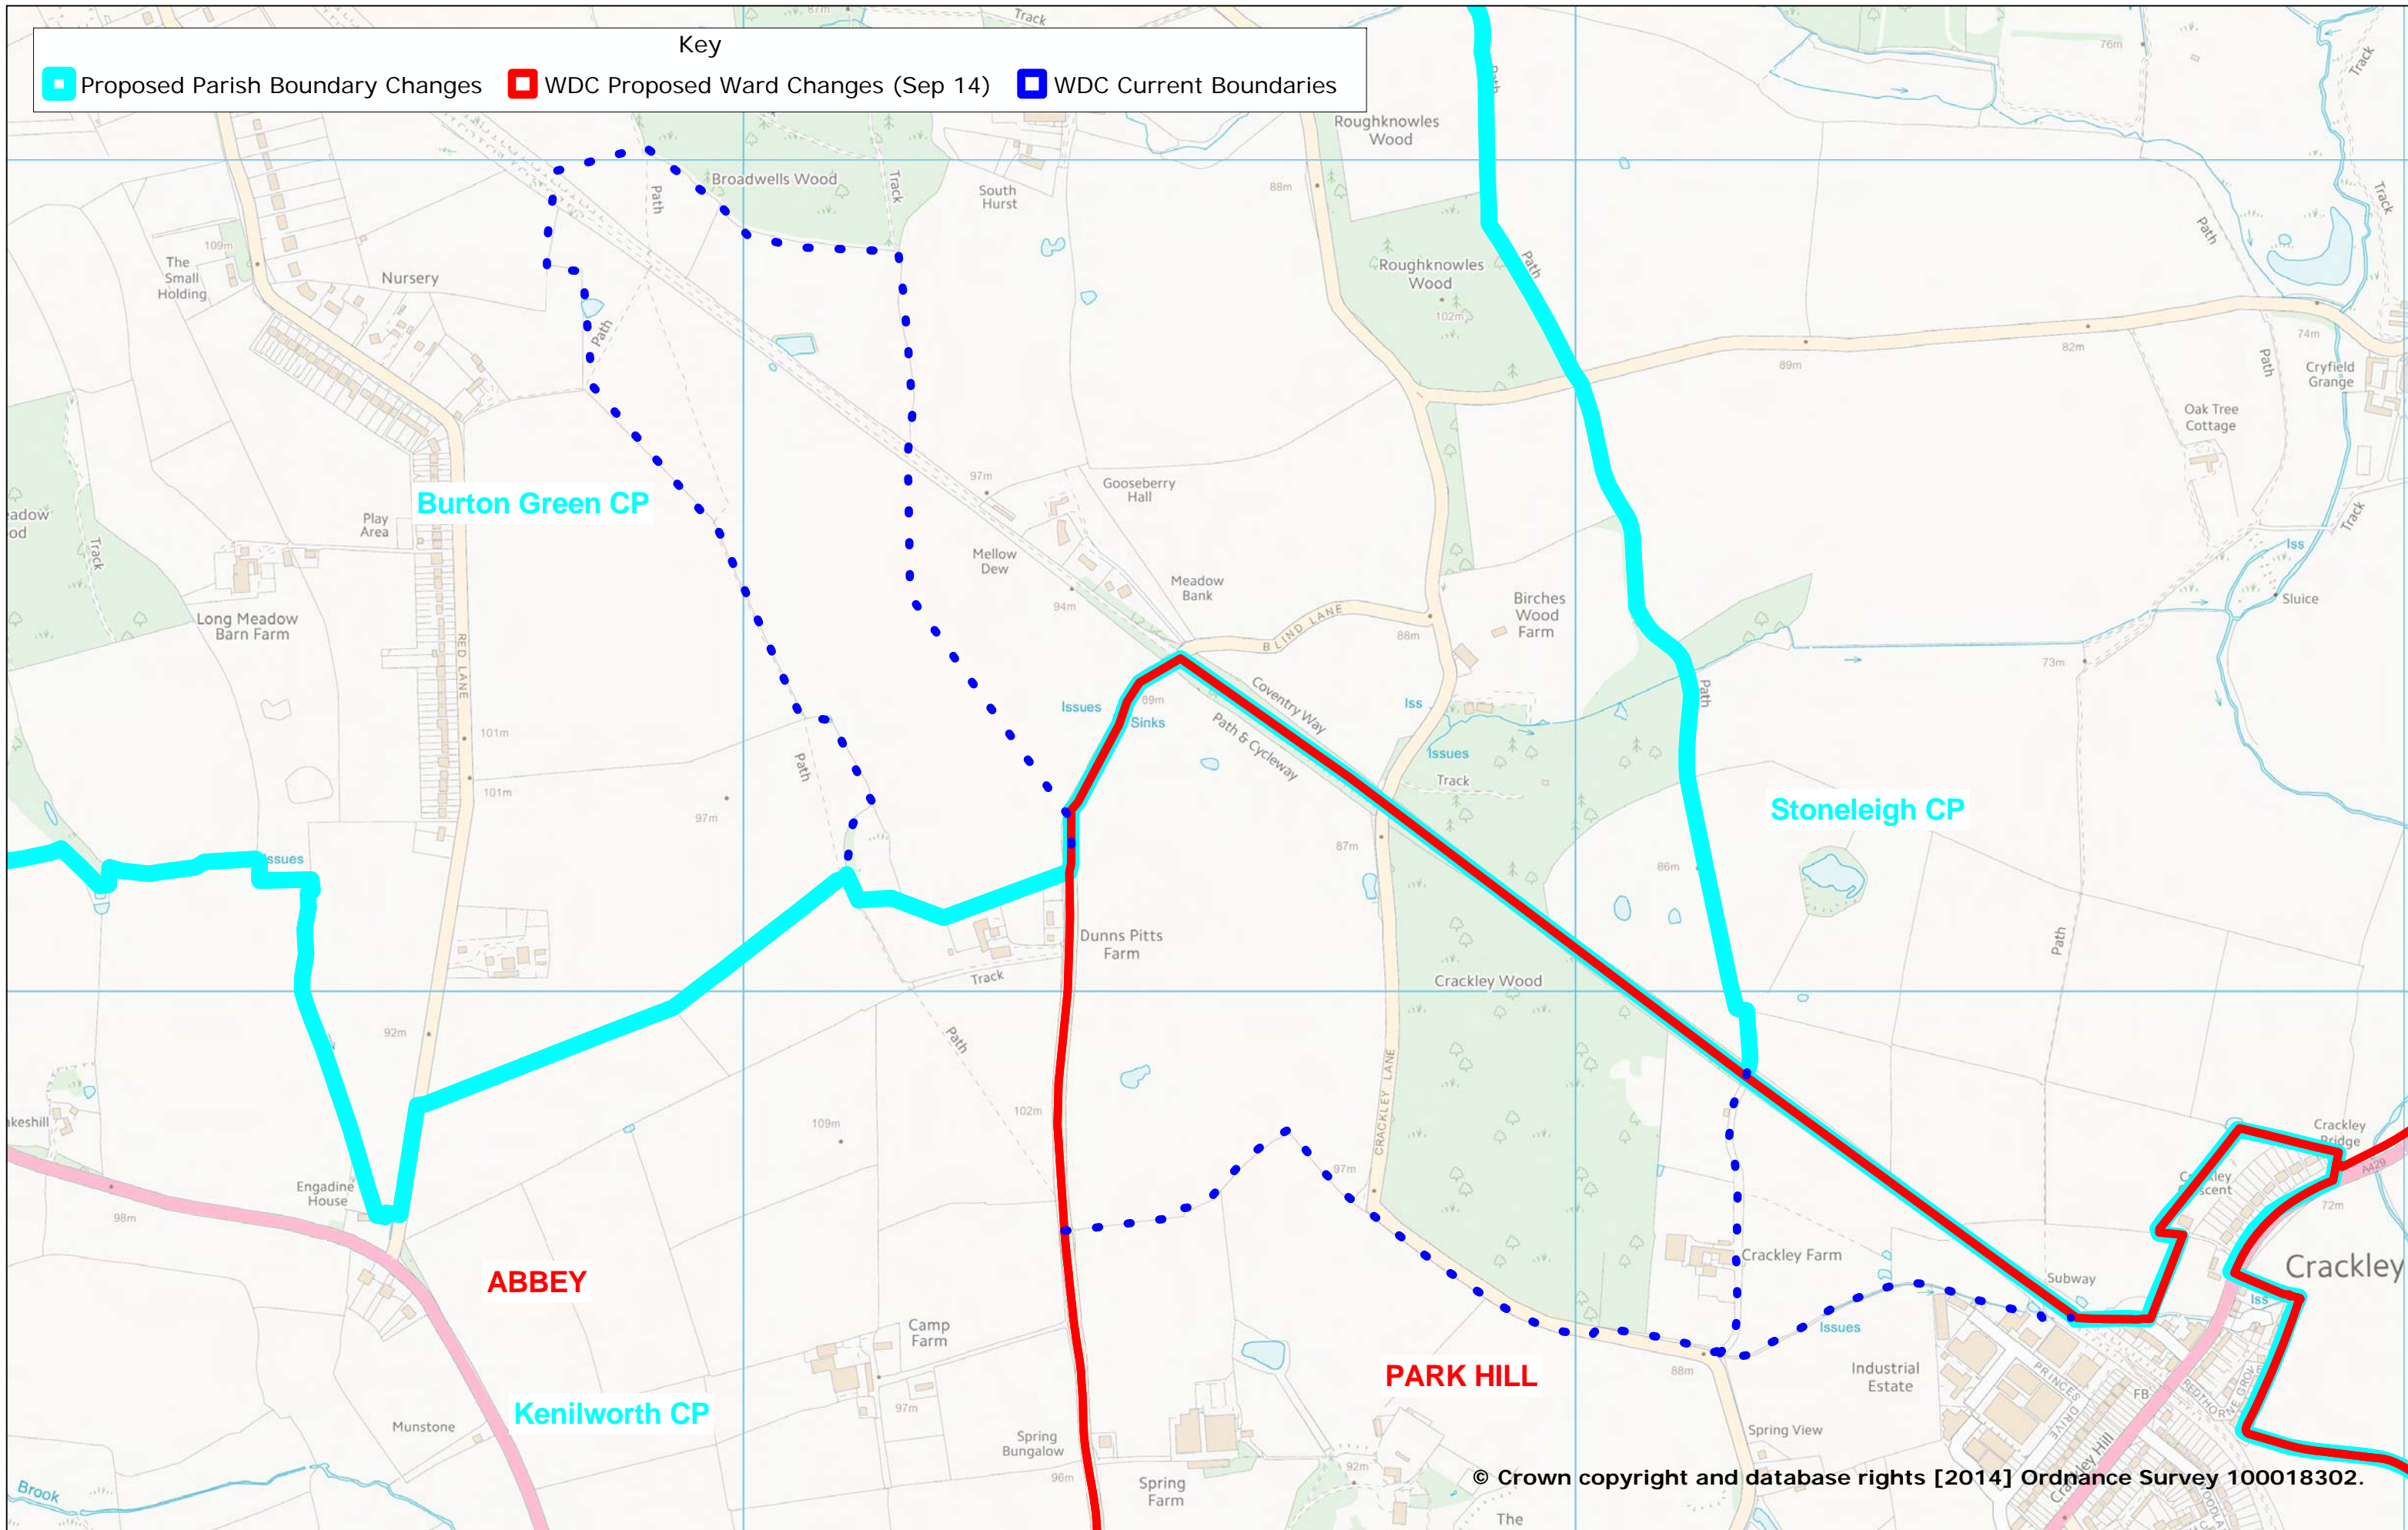

Key

- Proposed Parish Boundary Changes
- WDC Proposed Ward Changes (Sep 14)
- WDC Current Boundaries

© Crown copyright and database rights [2014] Ordnance Survey 100018302.

WDC Proposed Ward/Parish Boundary Changes - Oct 2014 (Map 7)

Riverside House, Milverton Hill, Royal Leamington Spa, Warwickshire. CV32 5HZ

Tel: 01926 410410

Scale: 1: 7000 @A3
 Drawn By: MB
 Date: 13/10/2014