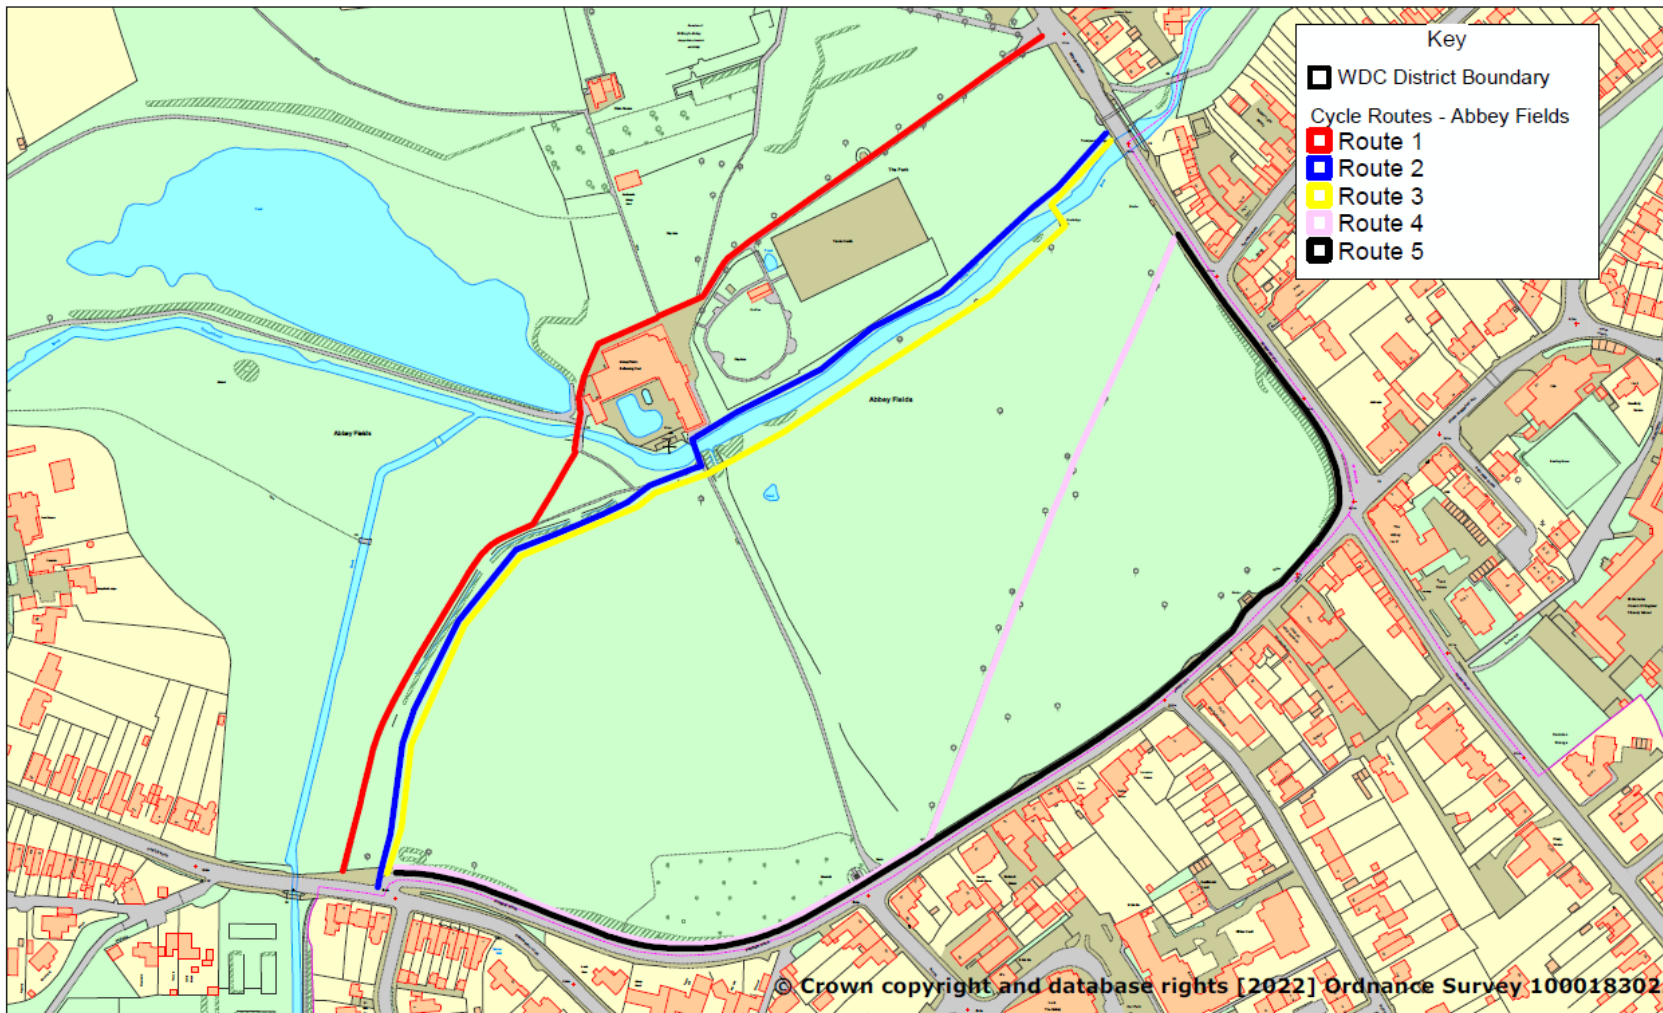

Appendix D – Summary of Routes

WARWICK DISTRICT COUNCIL
Scale: 1:3000 @A4 Drawn By: GIS
Riverside House, Milverton Hill, Royal Leamington Spa, Warwickshire. CV32 5HZ

Cycle Routes - Abbey Fields

Date: 18 January 2023
Tel: 01926 456663