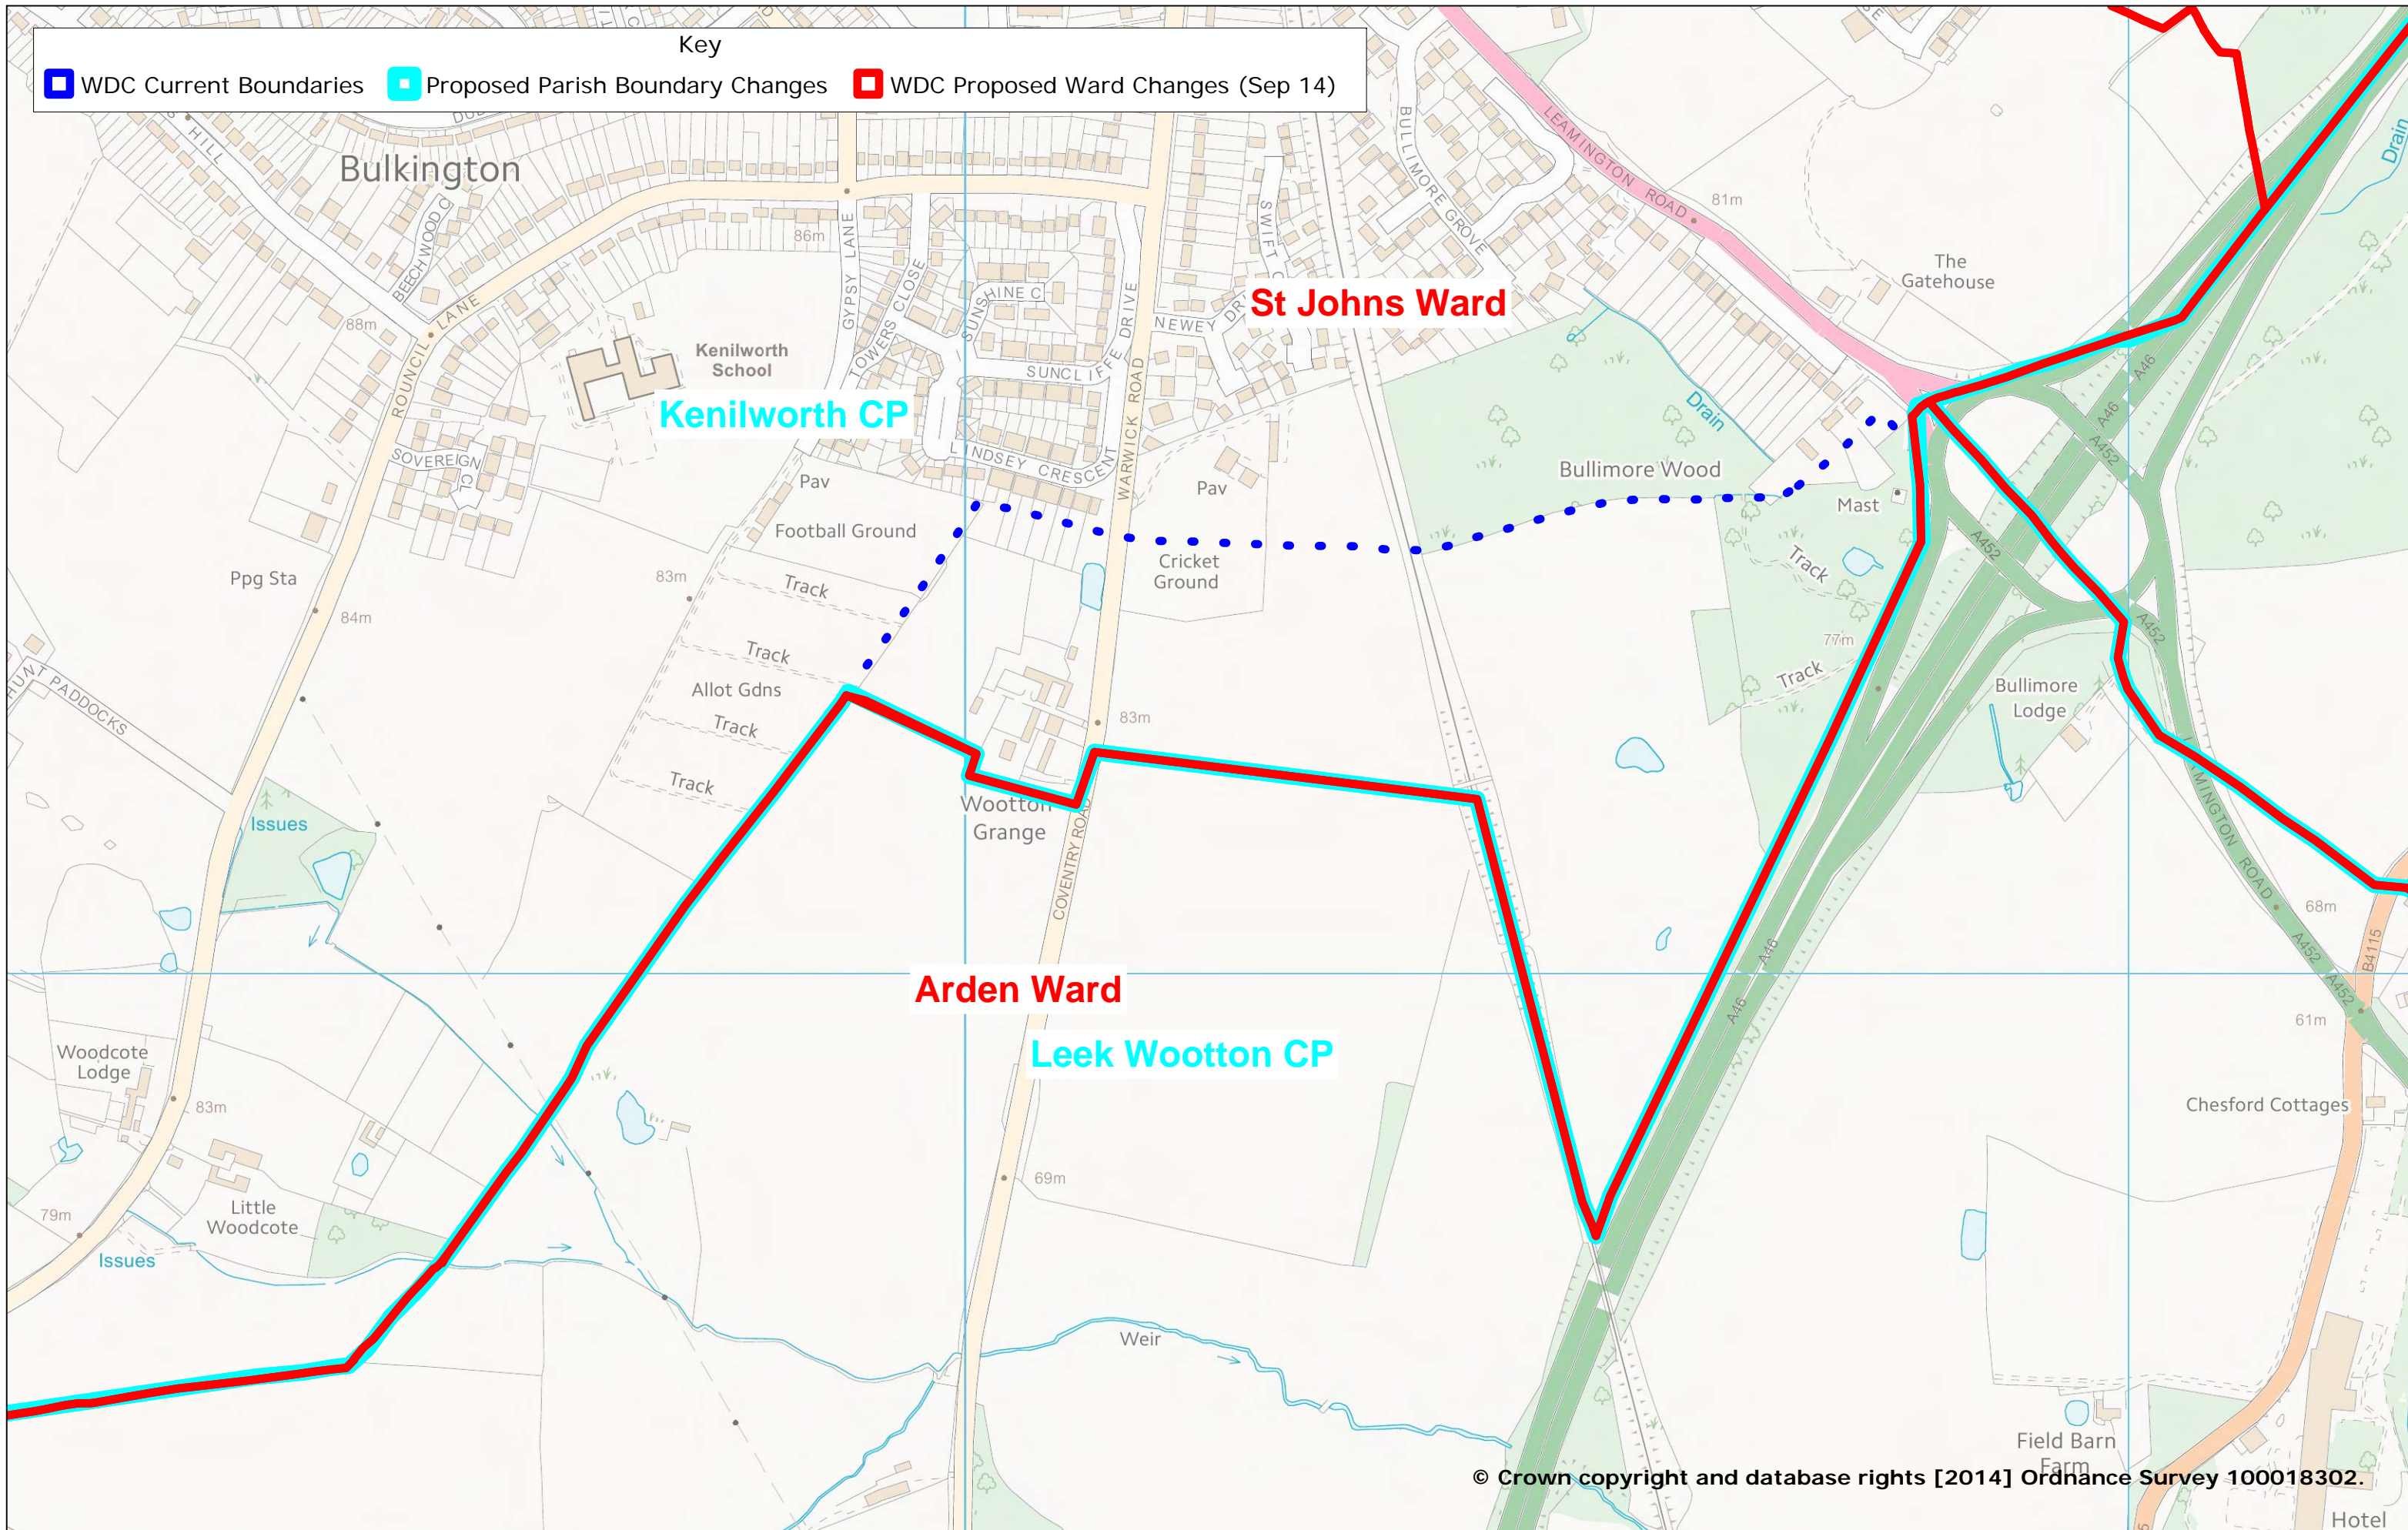

Key  
  WDC Current Boundaries  
  Proposed Parish Boundary Changes  
  WDC Proposed Ward Changes (Sep 14)

© Crown copyright and database rights [2014] Ordnance Survey 100018302.

**WDC Proposed Ward/Parish Boundary Changes - Sept 2014 (Map 1)**

Riverside House, Milverton Hill, Royal Leamington Spa, Warwickshire. CV32 5HZ

Tel: 01926 410410

Scale: 1:5000 @A3  
 Drawn By: MB  
 Date: 16/09/2014