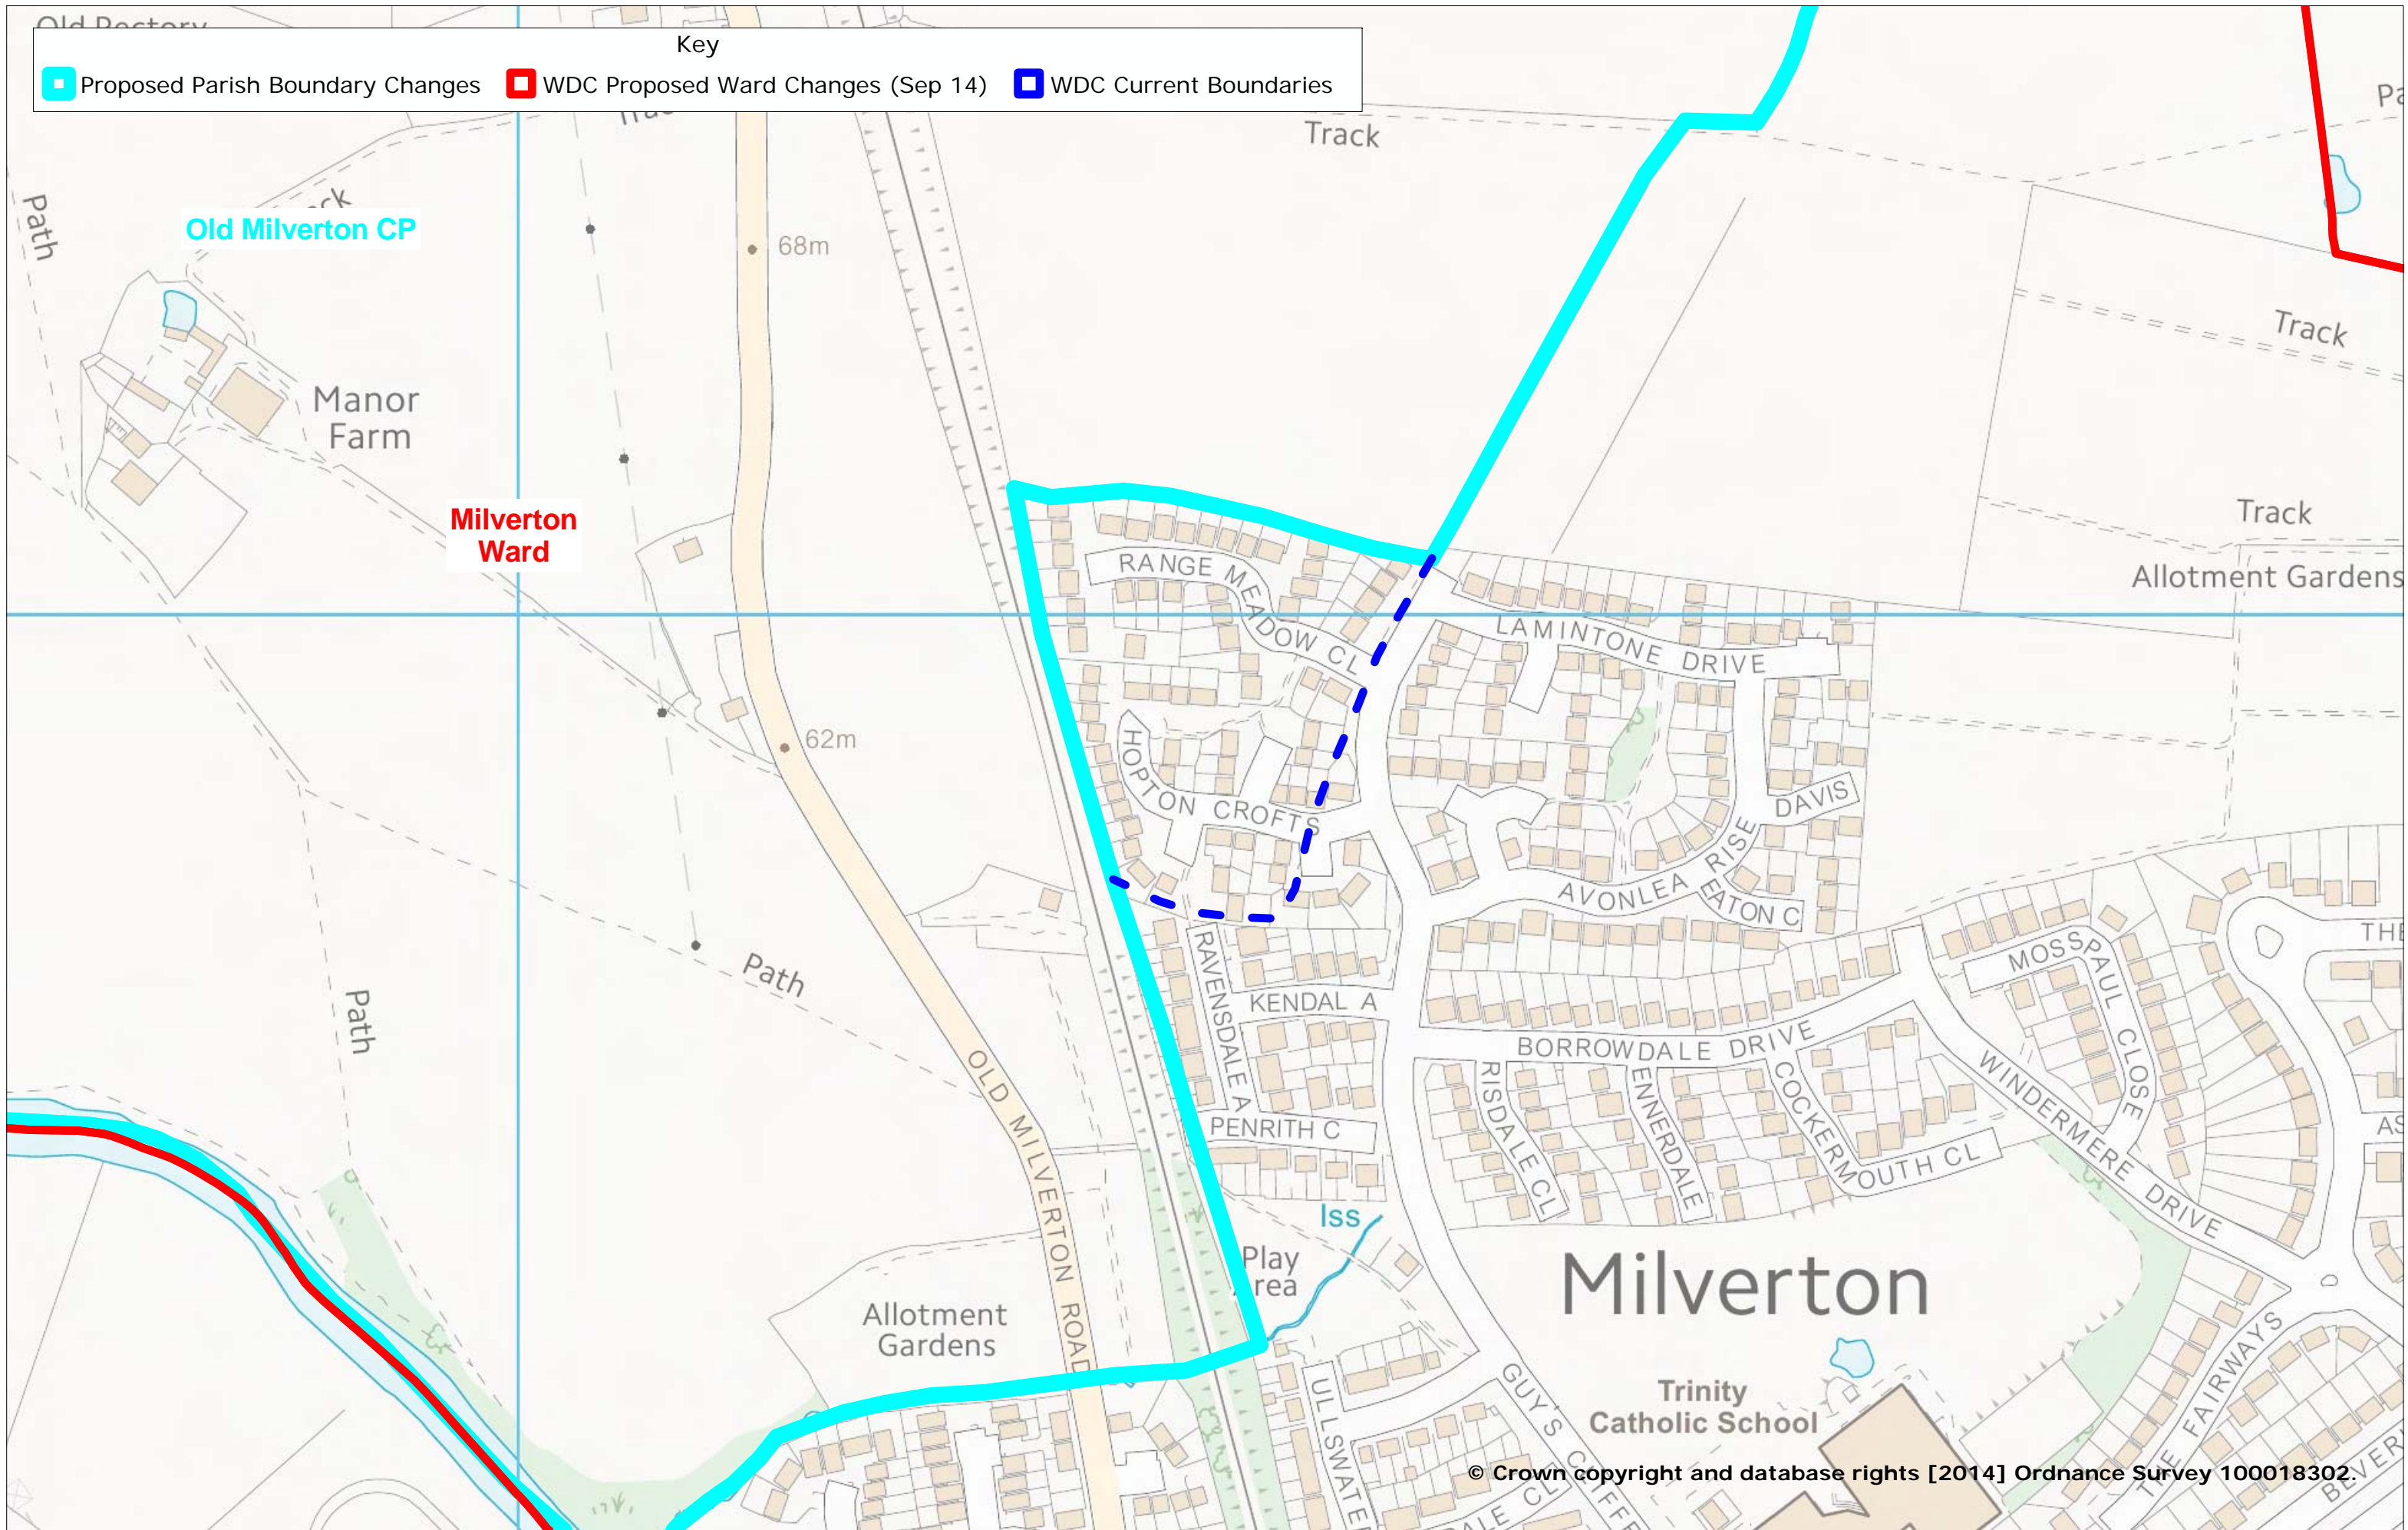

Key

- Proposed Parish Boundary Changes
- WDC Proposed Ward Changes (Sep 14)
- WDC Current Boundaries

© Crown copyright and database rights [2014] Ordnance Survey 100018302.

WDC Proposed Ward/Parish Boundary Changes - Oct 2014 (Map 2)

Riverside House, Milverton Hill, Royal Leamington Spa, Warwickshire. CV32 5HZ

Tel: 01926 410410

Scale: 1:3000 @A3

Drawn By: MB

Date: 13/10/2014