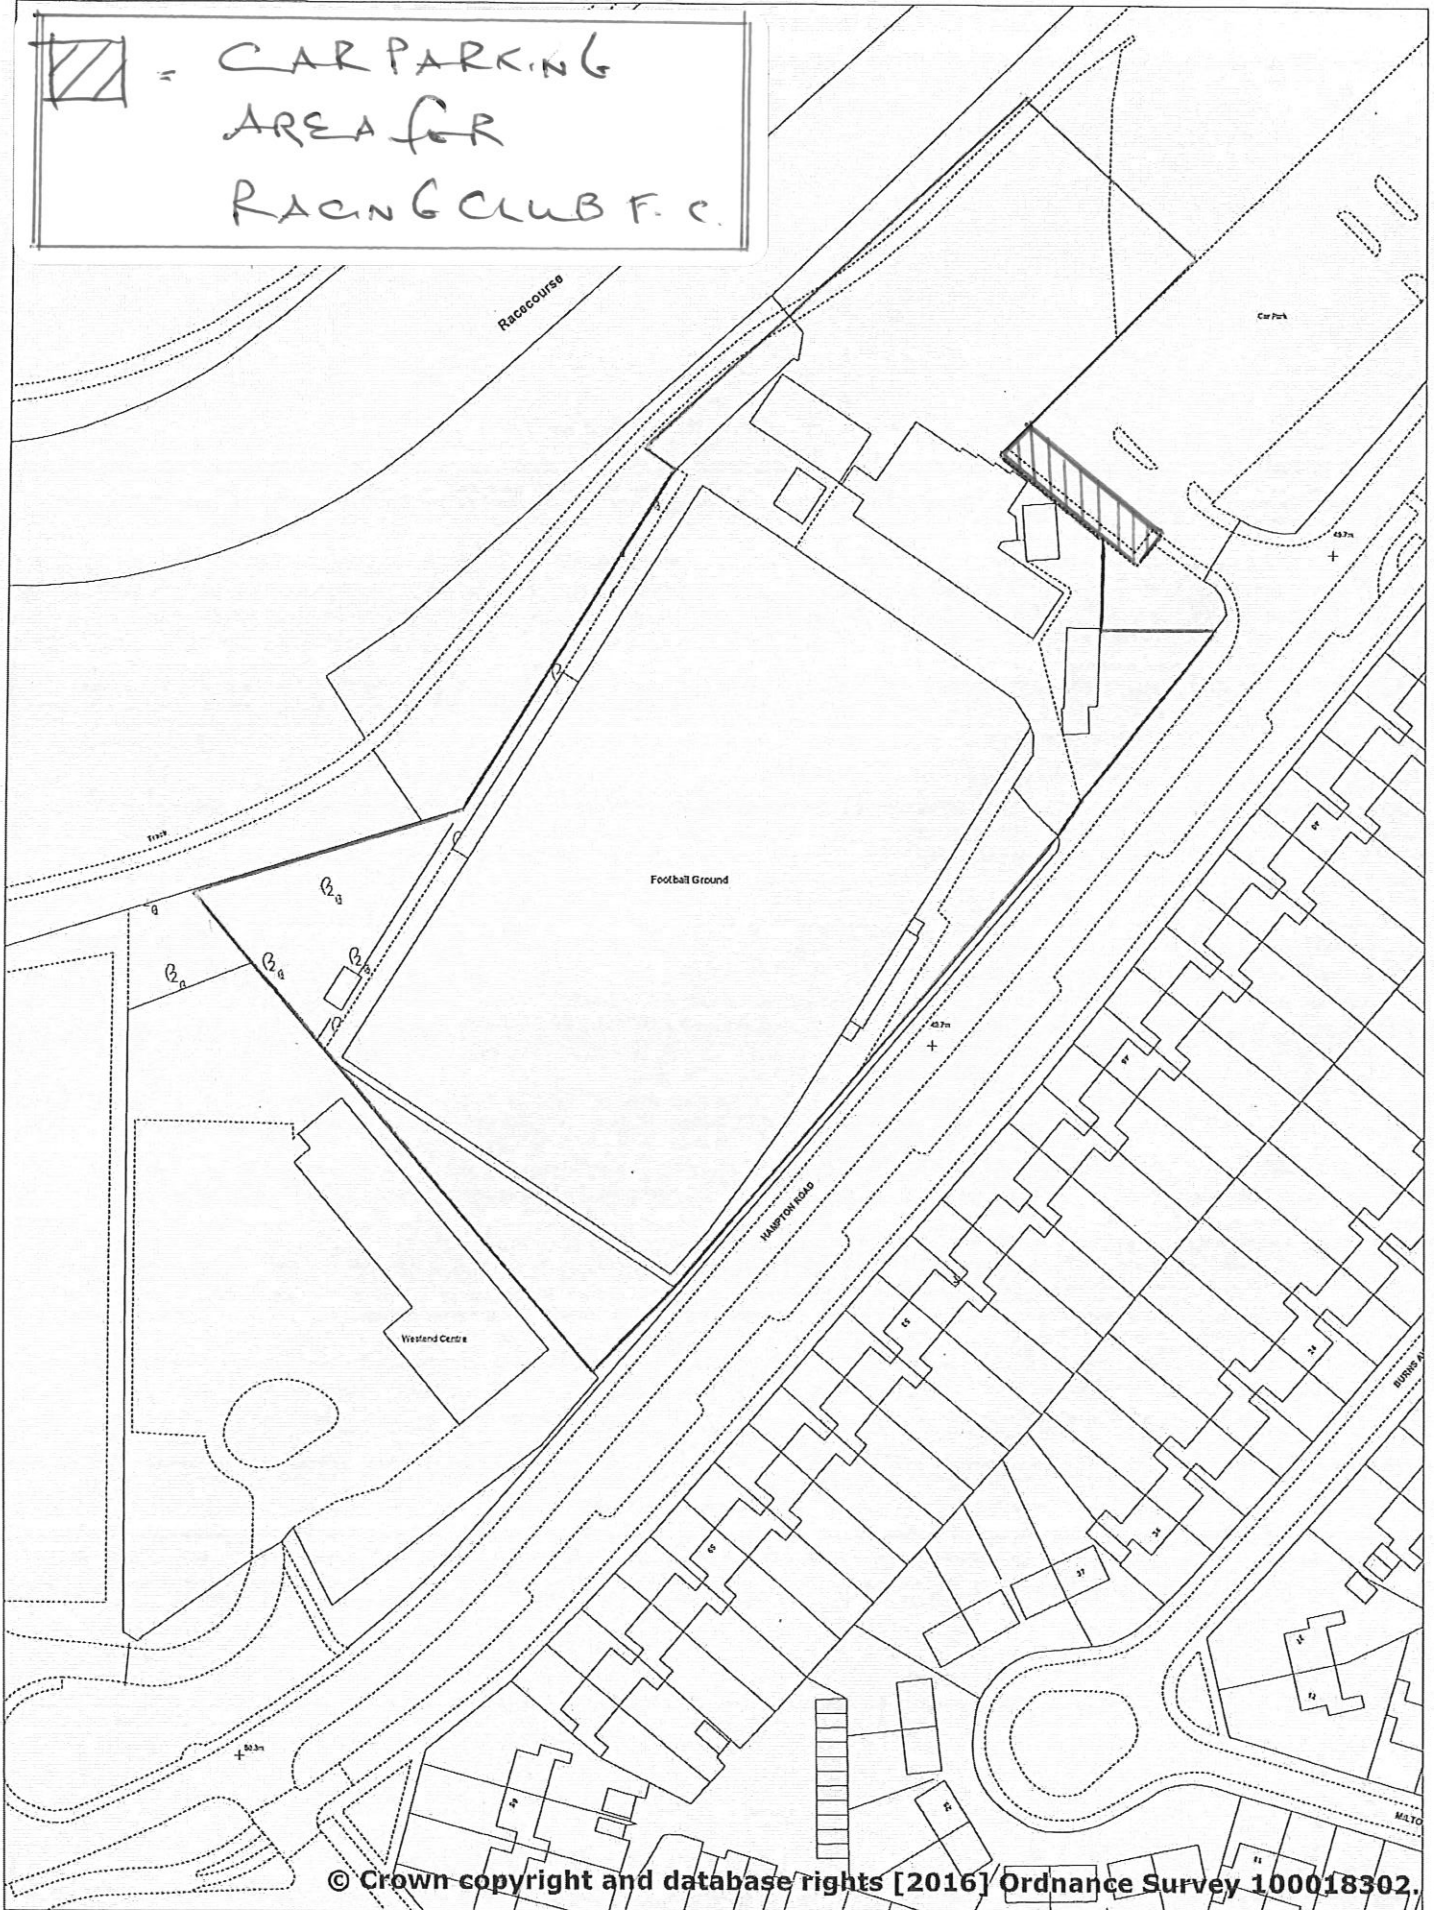


 = CAR PARKING
 AREA FOR
 RACING CLUB F.C.

© Crown copyright and database rights [2016] Ordnance Survey 100018302.

Scale: 1:1250 @A4 Drawn By:

Date: 29 April 2016

Riverside House, Milverton Hill, Royal Leamington Spa, Warwickshire. CV32 5HZ