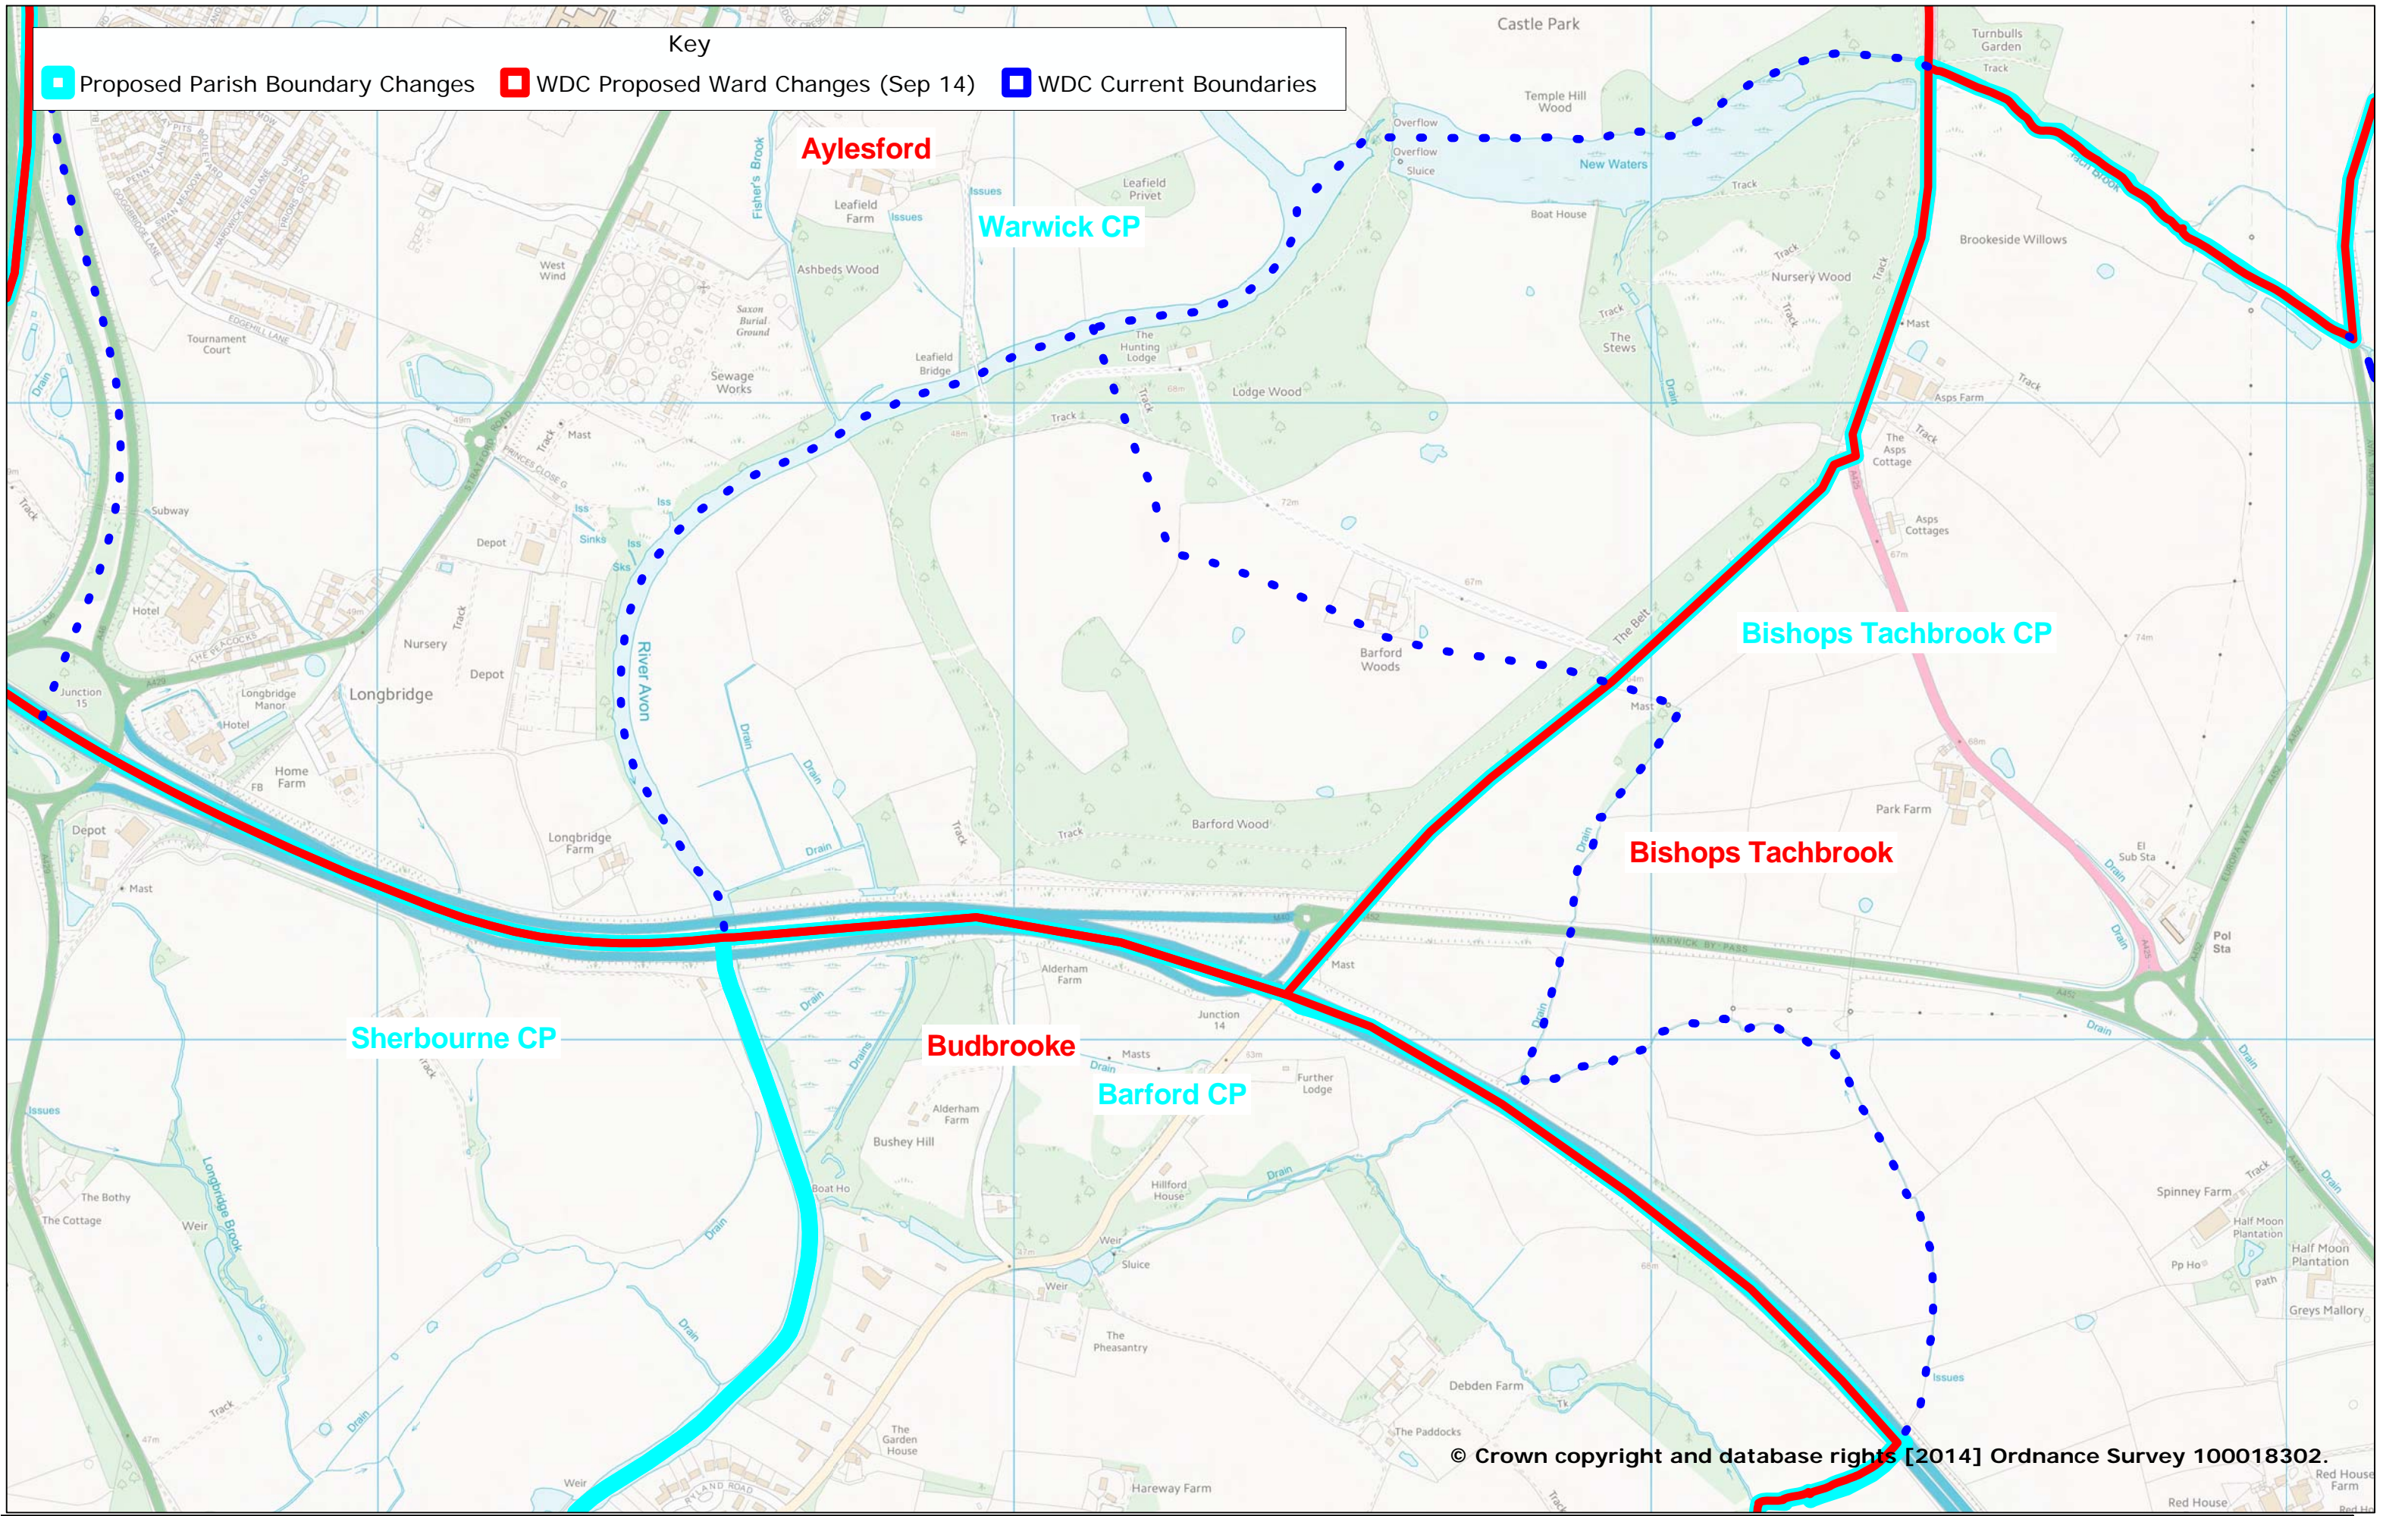

**Key**

- Proposed Parish Boundary Changes
- WDC Proposed Ward Changes (Sep 14)
- WDC Current Boundaries

© Crown copyright and database rights [2014] Ordnance Survey 100018302.

**WDC Proposed Ward/Parish Boundary Changes - Oct 2014 (Map 10)**

Riverside House, Milverton Hill, Royal Leamington Spa, Warwickshire. CV32 5HZ

Tel: 01926 410410

Scale: 1:9000 @A3

Drawn By: MB

Date: 13/10/2014