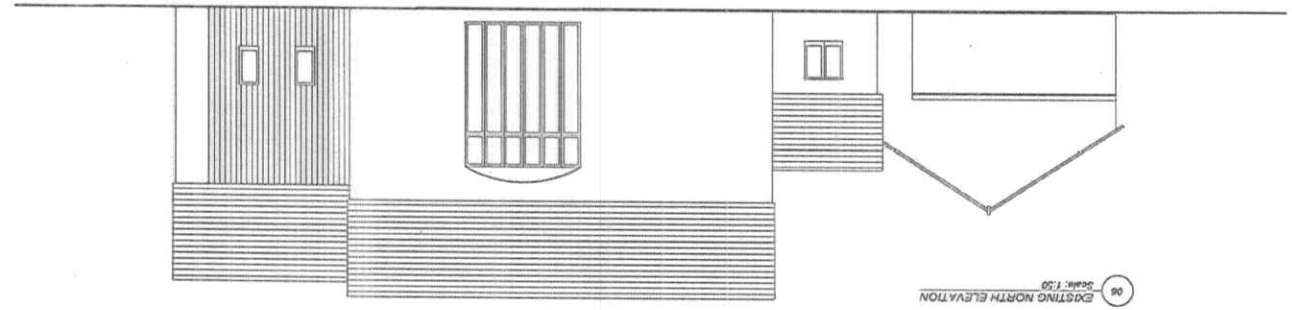

# Plan 2

07 PROPOSED NORTH ELEVATION  
 SCALE: 1:50

Proposed ↗

06 EXISTING NORTH ELEVATION  
 SCALE: 1:50

Existing ↗

Tel: 01753 831115 Fax: 01753 831115 Email: info@isolagardenesign.co.uk Website: www.isolagardenesign.co.uk	
A1-SH04 11 School Lane, Redport Dornick 01920 883440 Matt Nichol	
Garden Development for: The Burt 1 Sabn Road, Western Under Weethoy, Wainkethra, Northern Elevations	
11/12/2014 11/12/2014 11/12/2014	
11/12/2014 11/12/2014 11/12/2014	