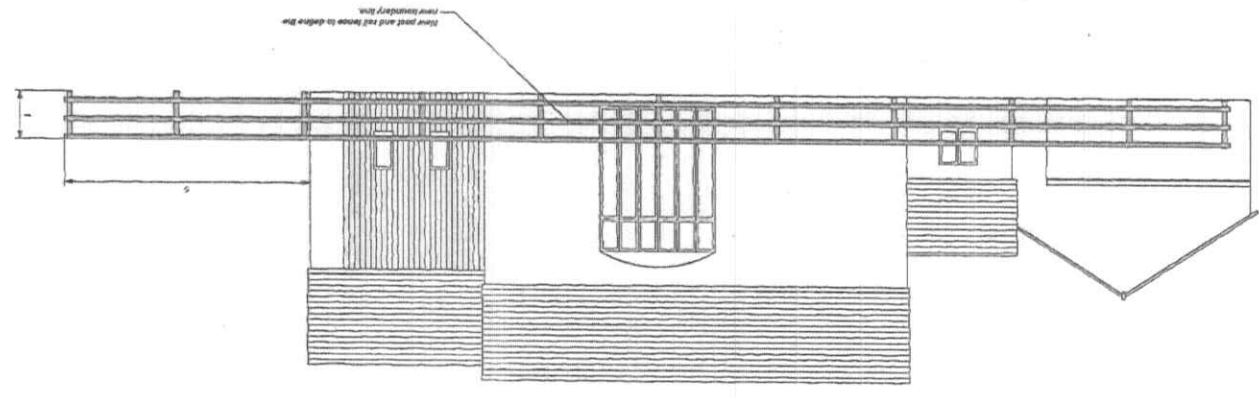

# Plan 2

07 PROPOSED NORTH ELEVATION  
 SCALE: 1:50

Proposed ↗

06 EXISTING NORTH ELEVATION  
 SCALE: 1:50

Existing ↗

Tel: 01753 831115 Fax: 01753 831115 Email: info@isolagardenesign.co.uk Website: www.isolagardenesign.co.uk	
A1-SH04 11 School Lane, Redport Dornick 01920 883440 Matt Nichol	
Garden Development for: The Burt 1 Sabn Road, Western Under Weethoy, Wainkethra, Northern Elevations	
11/12/2014 11/12/2014 11/12/2014	
11/12/2014 11/12/2014 11/12/2014	