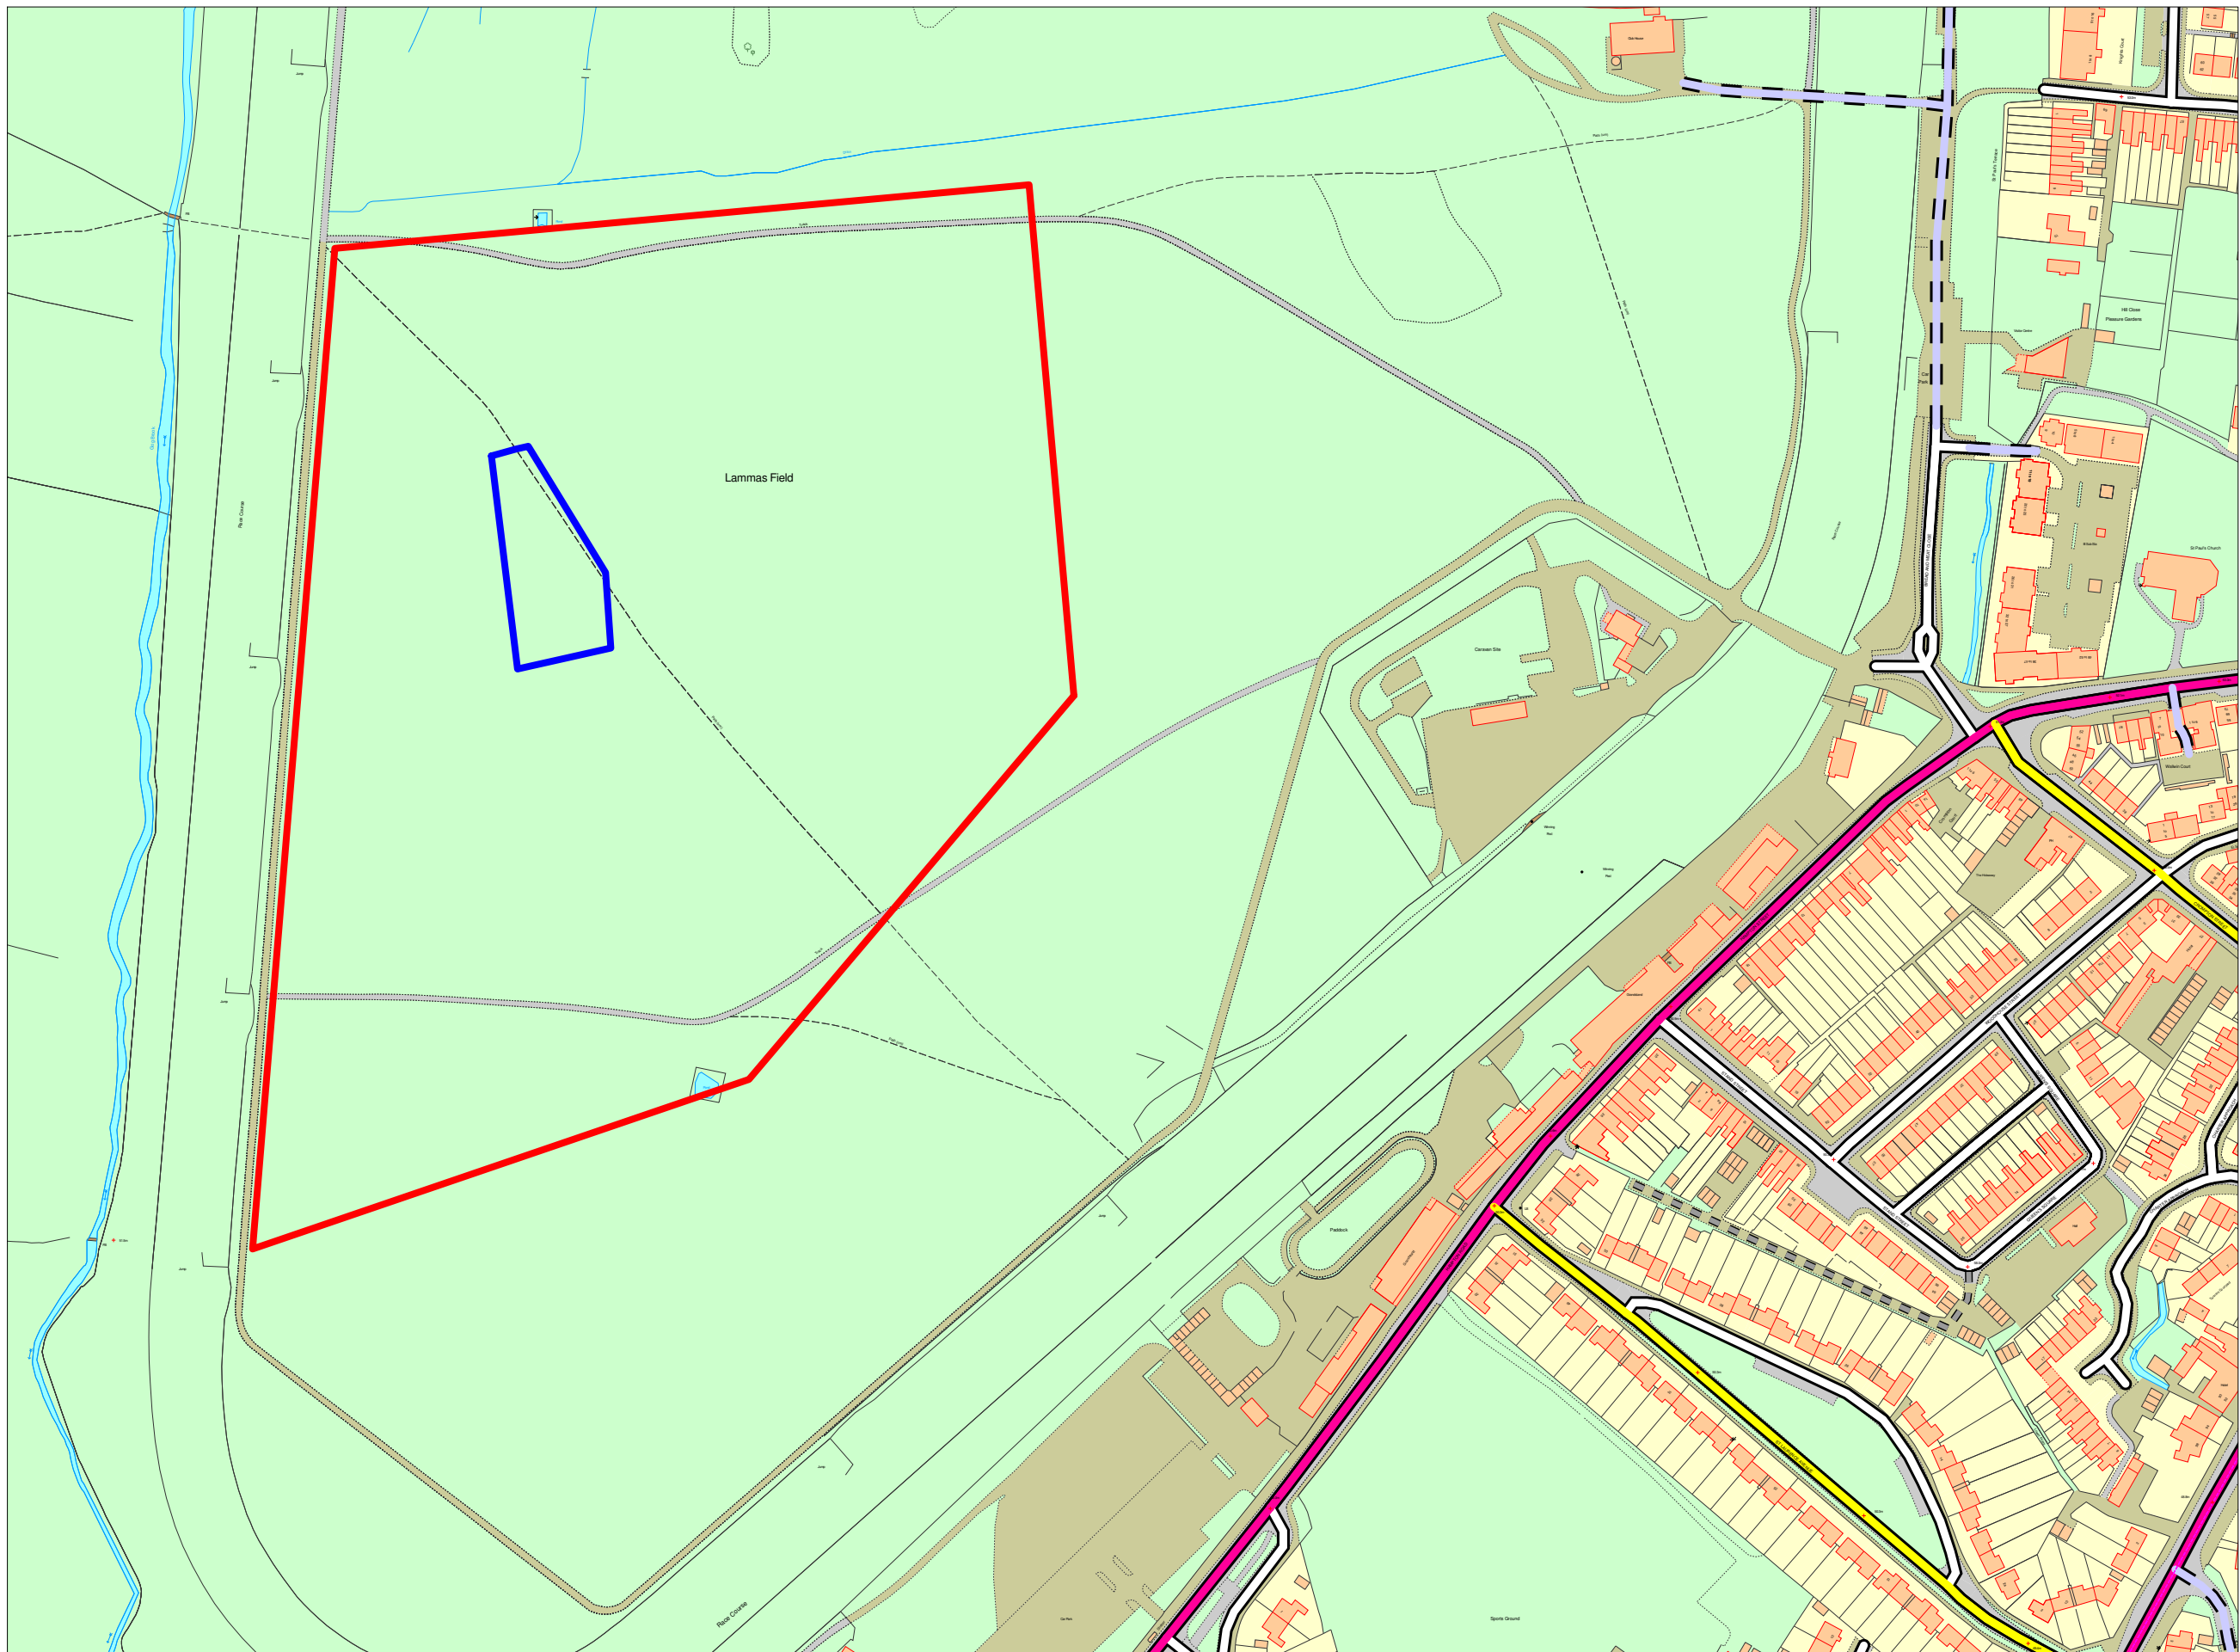

Key
 Model aircraft flying
 Flying area
 Launch strip

Neighbourhood Services
 Riverside House
 Milverton Hill
 Royal Leamington Spa
 CV32 5HZ

**St Mary's Land
 Model Flying**

Scale: 1:2500 (appx)

Date: 12 January 2012
 Ref: SMLFLY1
 Drawn: CMH
 Base map: SP2764NW

© Crown Copyright and database rights 2011
 Ordnance Survey 100018302