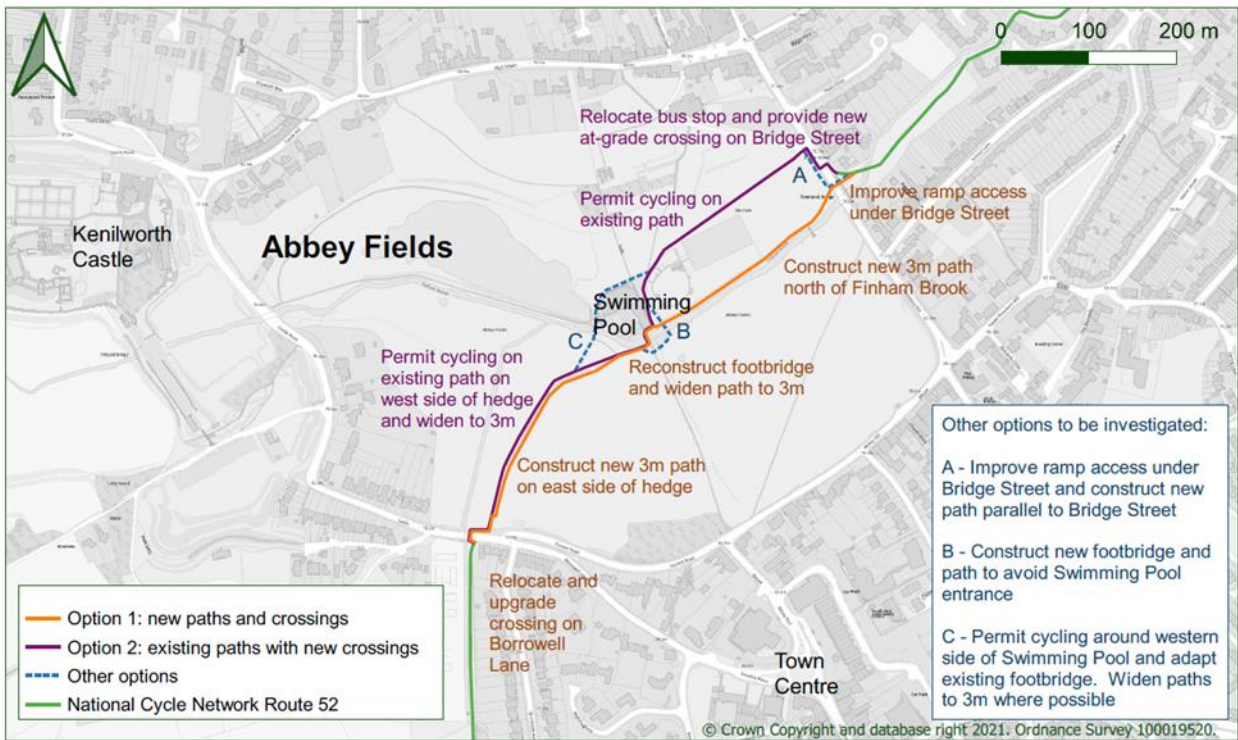

Appendix A- Plans of Abbey Fields

Plan 1 – General map showing Abbey Fields Location

Plan 2 – Sustrans original recommended cycle route (Full report can be found at [Abbey Fields Cycling Feasibility Study](#))

Plan 3 – Previous considerations of routes

**Abbey Fields, Kenilworth
Cycle Route Options**

Date: 21/05/2021
 Contact: 01926 413950
 alisonkennedy@warwickshire.gov.uk