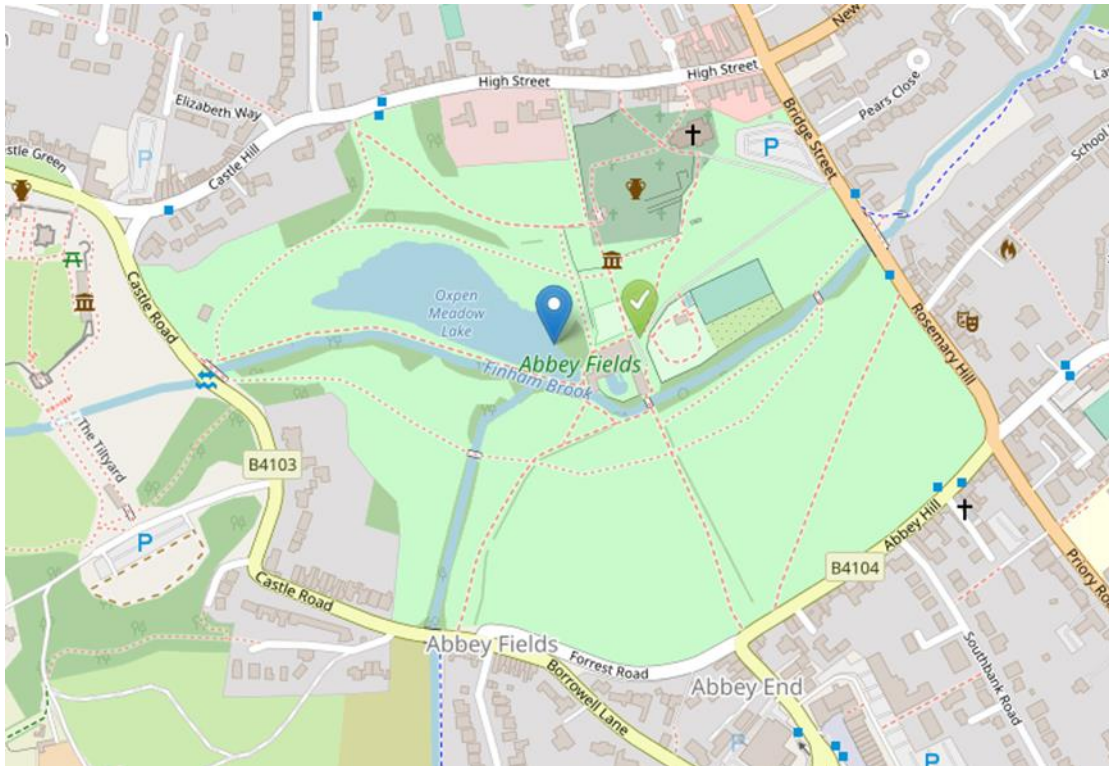

Appendix A- Plans of Abbey Fields

Plan 1 – General map showing Abbey Fields Location

Plan 2 – Sustrans original recommended cycle route (Full report can be found at [Abbey Fields Cycling Feasibility Study](#))

Plan 3 – Previous considerations of routes

**Abbey Fields, Kenilworth
Cycle Route Options**

Date: 21/05/2021
 Contact: 01926 413950
 alisonkennedy@warwickshire.gov.uk