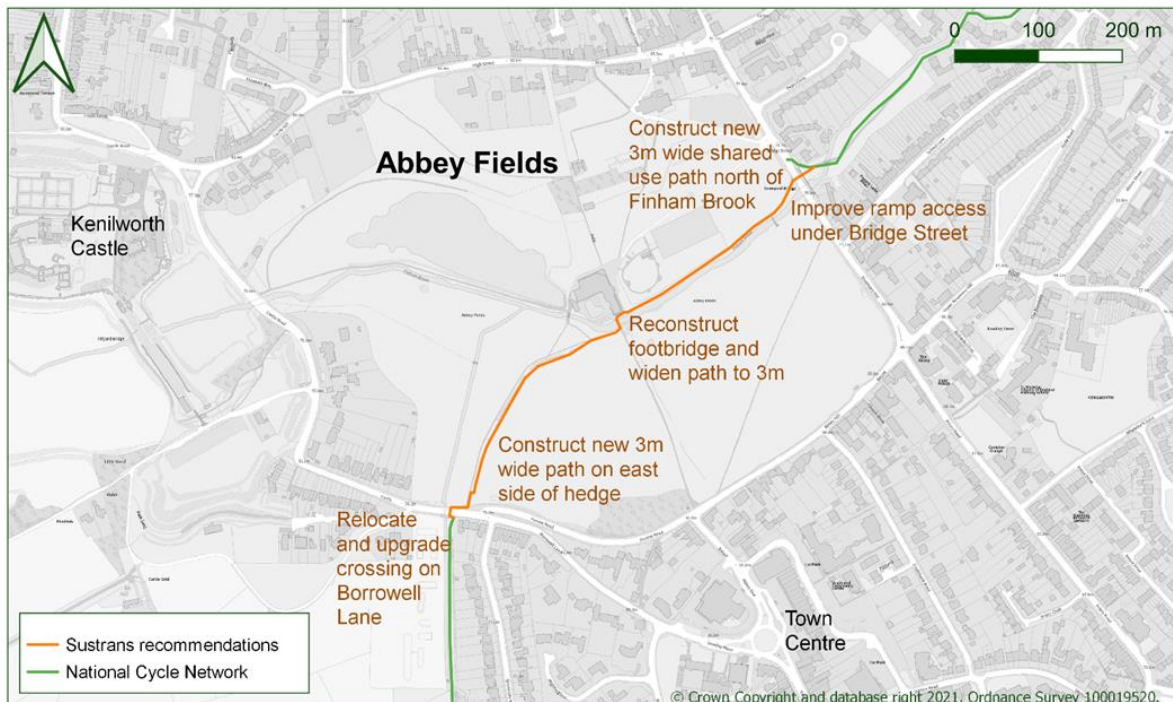

Appendix A- Plans of Abbey Fields

Plan 1 – General map showing Abbey Fields Location

Plan 2 – Sustrans original recommended cycle route (Full report can be found at [Abbey Fields Cycling Feasibility Study](#))

Plan 3 – Previous considerations of routes

**Abbey Fields, Kenilworth
Cycle Route Options**

Date: 21/05/2021
 Contact: 01926 413950
 alisonkennedy@warwickshire.gov.uk