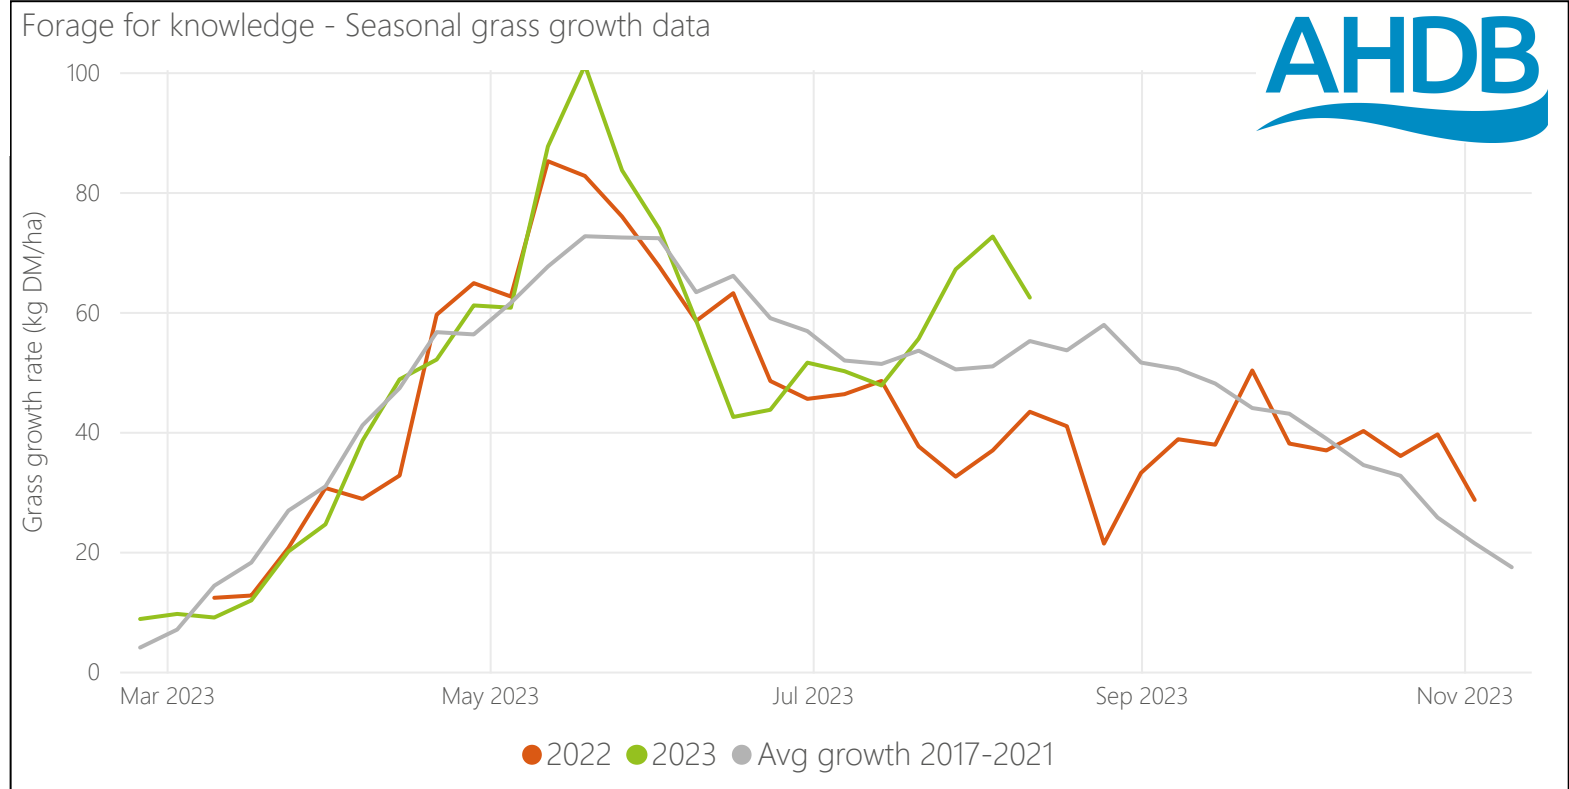

Forage for Knowledge - Grass growth

Data updated: Aug 09, 2023

Region

Grass growth rate (kg DM/ha) **66.3**

Grass dry matter content (%) **16.7**

Grass ME content (MJ/kg DM) **12.0**

Grass CP content (%) **22.0**

Minimum ME
10.60

Maximum ME
12.60

Last week

11.53

Forage for knowledge - Grass ME content

Grass CP content (%)

22.0

Last week