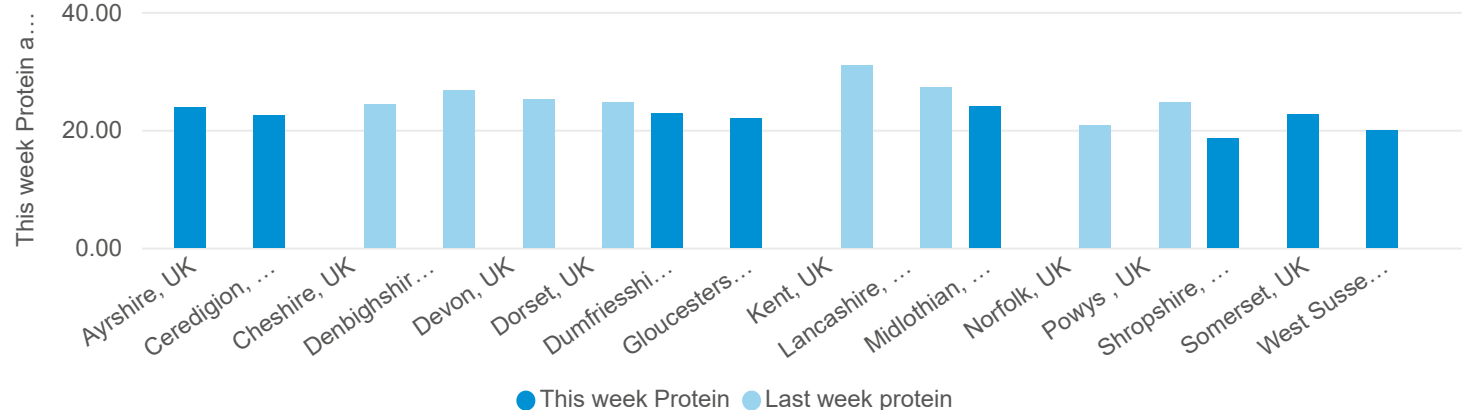

Minimum ME
10.60

Maximum ME
12.60

Last week

11.53

Forage for knowledge - Grass ME content

Grass CP content (%)

22.0

Last week

25.59

This week Protein and Last week protein by Region

Data updated:

Aug 09, 2023