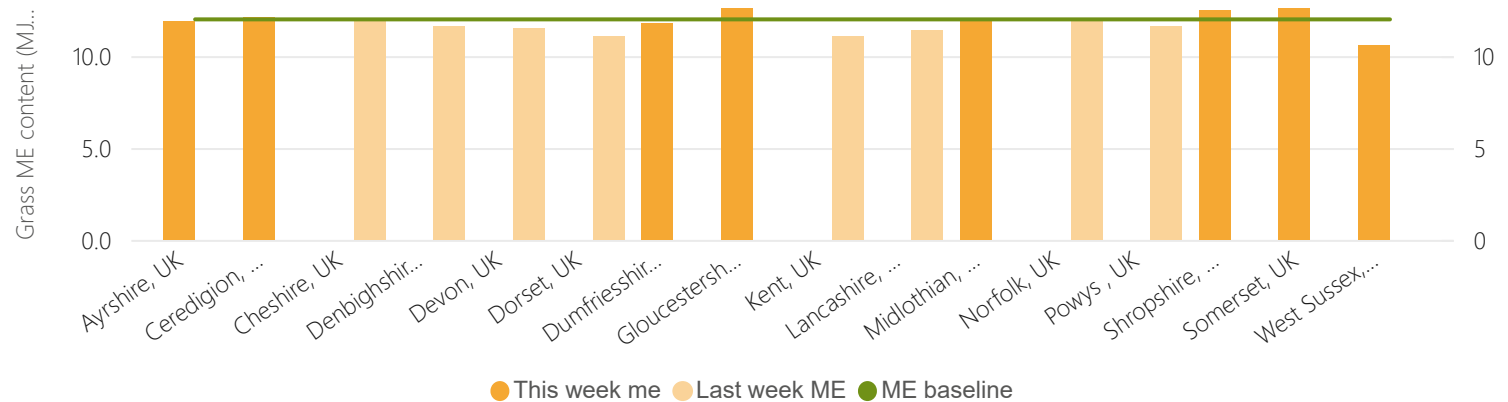

Forage for Knowledge - Grass quality

Grass dry matter content (%)

16.7

Last week

14.39

This week DM and last week DM by Region

Grass ME content (MJ/kg DM)

12.0

Minimum ME
10.60

Maximum ME
12.60

Last week

11.53

Forage for knowledge - Grass ME content

Grass CP content (%)

22.0

Last week

25.59

This week Protein and Last week protein by Region

Data updated:

Aug 09, 2023