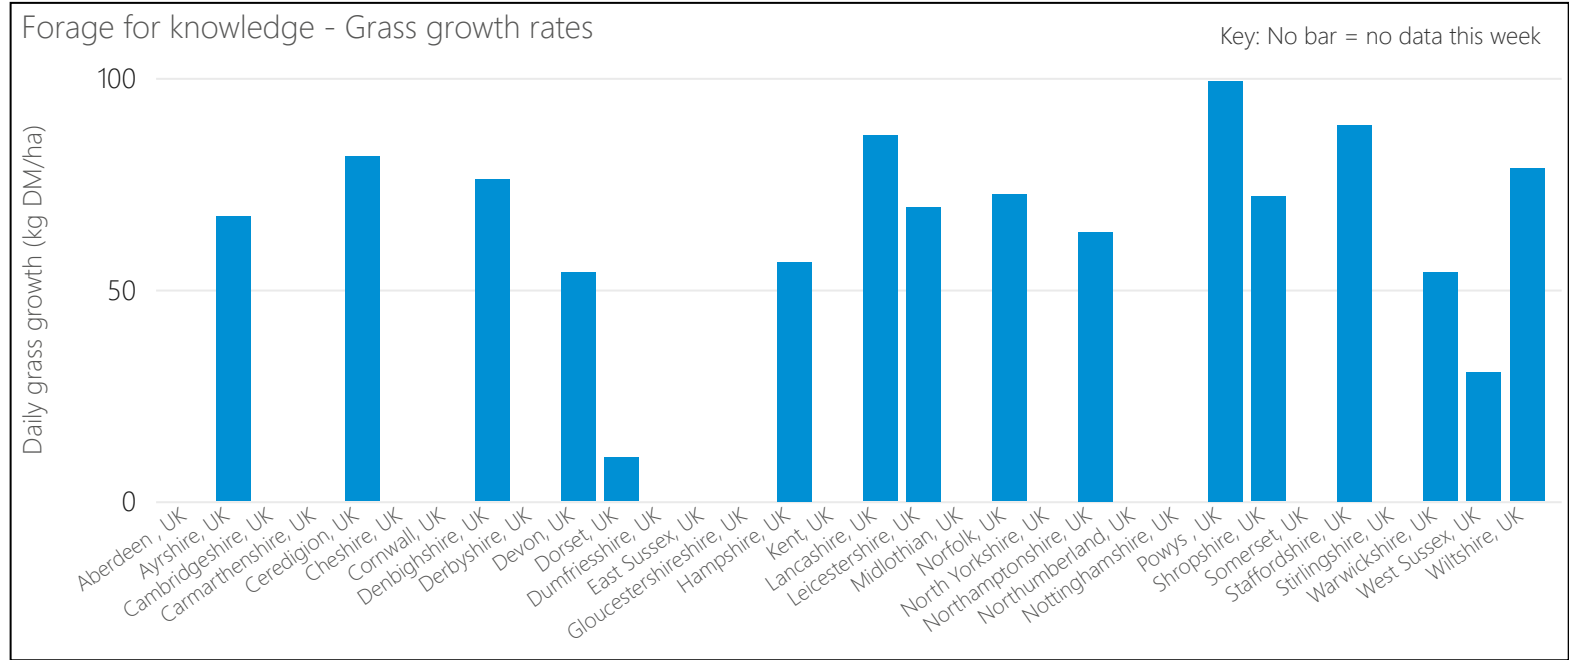

Forage for Knowledge - Grass growth

Data updated: Aug 09, 2023

Region

Grass growth rate (kg DM/ha) **66.3**

Grass dry matter content (%) **16.7**

Grass ME content (MJ/kg DM) **12.0**

Grass CP content (%) **22.0**

Forage for Knowledge - Grass quality

Grass dry matter content (%)

16.7

Last week

14.39

This week DM and last week DM by Region

Grass ME content (MJ/kg DM)

12.0

Minimum ME
10.60

Maximum ME
12.60

Last week

11.53

Forage for knowledge - Grass ME content

Grass CP content (%)

22.0

Last week

25.59

This week Protein and Last week protein by Region

Data updated:

Aug 09, 2023