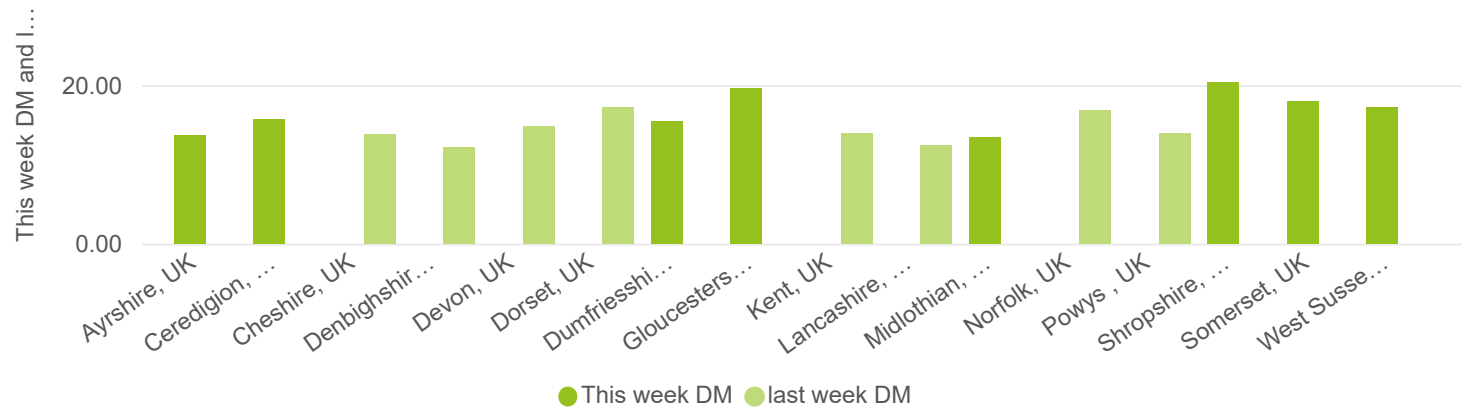

Forage for Knowledge - Grass quality

Grass dry matter content (%)

16.7

Last week

14.39

This week DM and last week DM by Region

Grass ME content (MJ/kg DM)

12.0

Minimum ME
10.60

Maximum ME
12.60

Last week

11.53

Forage for knowledge - Grass ME content

Grass CP content (%)

22.0

Last week

25.59

This week Protein and Last week protein by Region

Data updated:

Aug 09, 2023