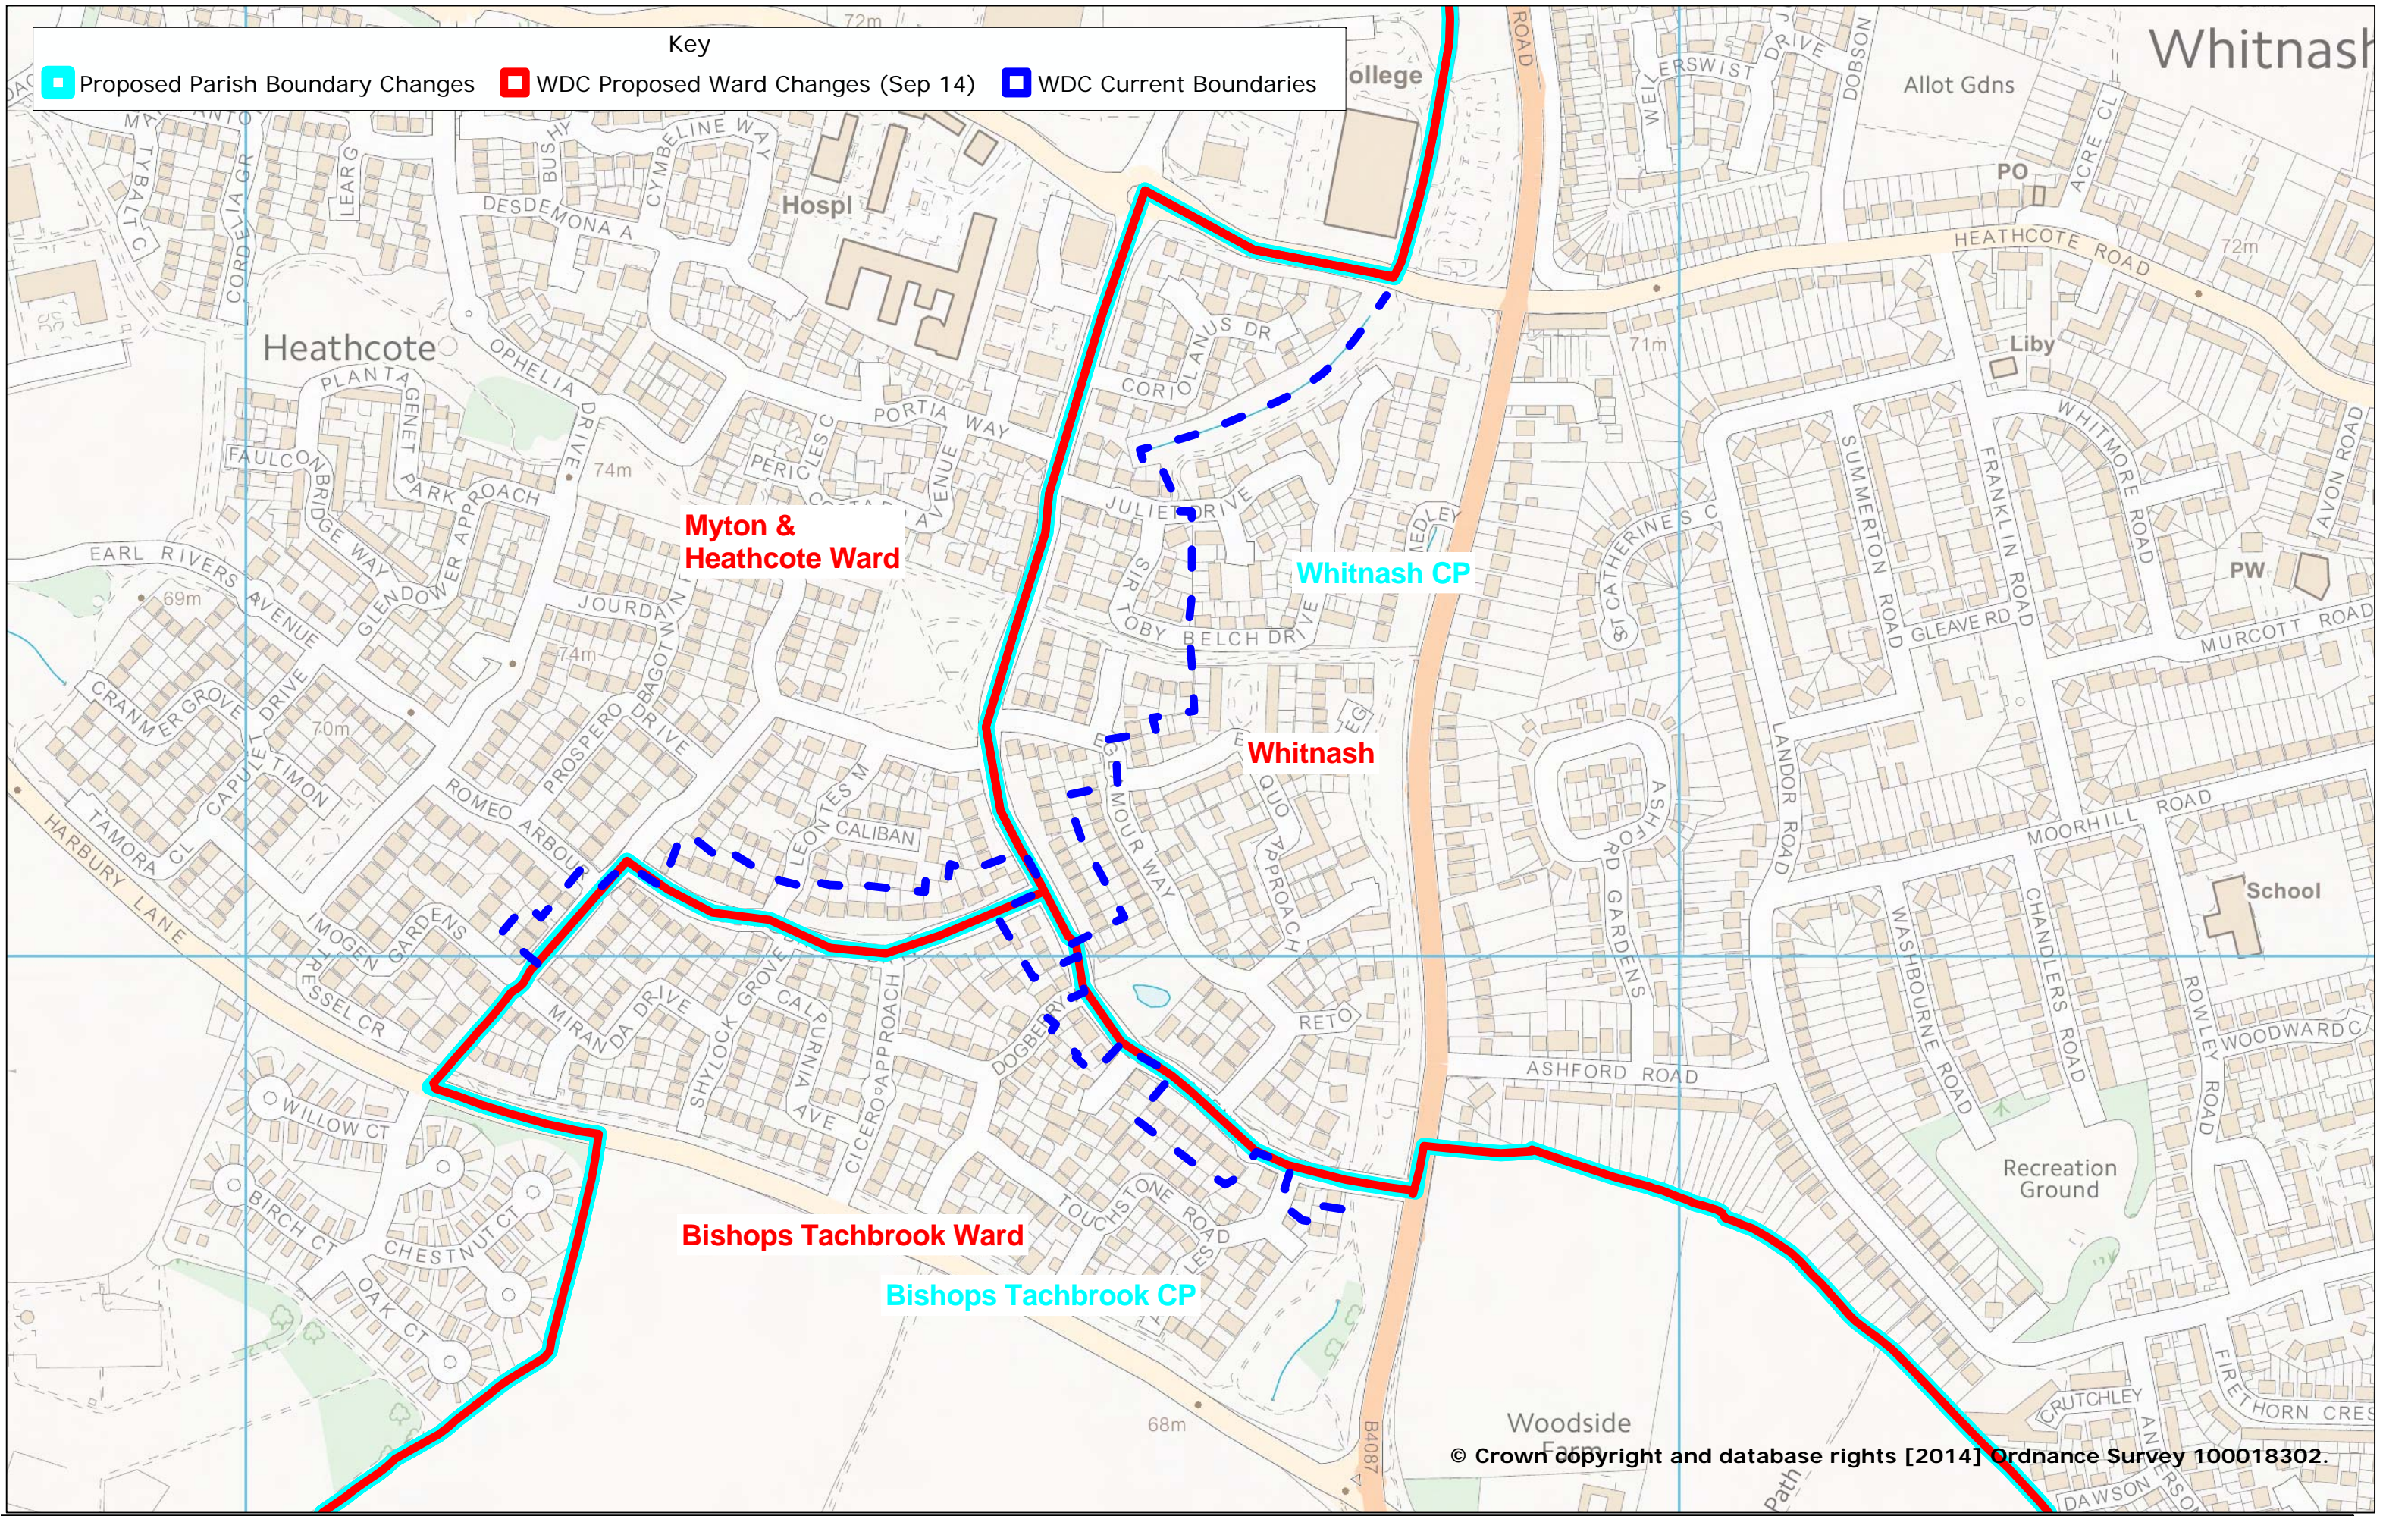

Key

- Proposed Parish Boundary Changes
- WDC Proposed Ward Changes (Sep 14)
- WDC Current Boundaries

© Crown copyright and database rights [2014] Ordnance Survey 100018302.