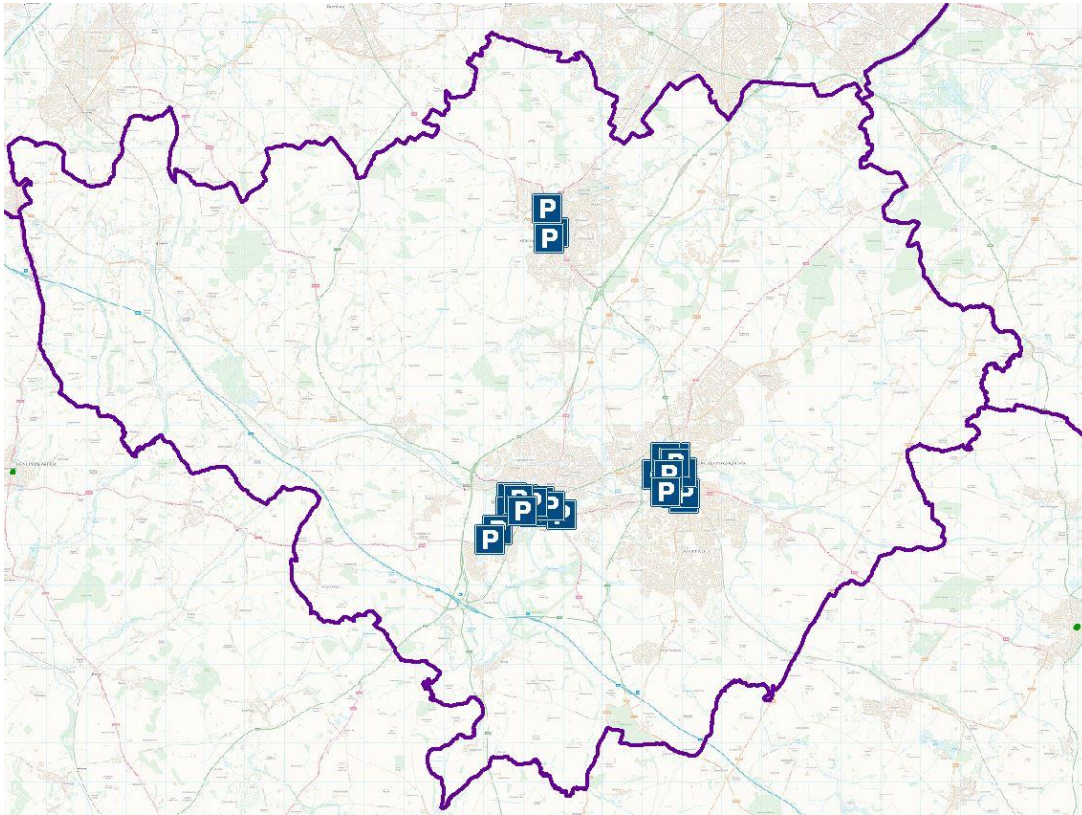

Appendix F – Warwick District Council Car Parks

Fig. 1 – Location of WDC Car Parks

Fig. 2 – Influence of 2 x standard chargers in Leamington Car Parks

Fig. 3 – Influence of 2 x standard chargers in Warwick Car Parks

Fig. 4 – Influence of 2 x standard chargers in Kenilworth Car Parks

Fig. 5 – Number of properties influenced by each car park

Name of car park	No. of properties without off-street parking within 5-minute walk
Leamington Spa	
Court Street	277
Packington Place	367
Chandos Street	299
Covent Garden	253
Bedford Street	196
St Peters MSCP	162
Rosefield Street	70
Adelaide Road	68
Bath Place	187
Warwick	
St Nicholas Park	51
Priory Road	147
Castle Lane	111
The Butts	67
New Street	98
Westgate	237
West Rock	94
St Marys Land 4 (Vittle Drive)	59
St Marys Land 3 (Bread & Meat)	162
St Marys Land 2 (Hampton Rd)	0
Kenilworth	
Abbey Fields	48
Abbey End	124
Square West	115