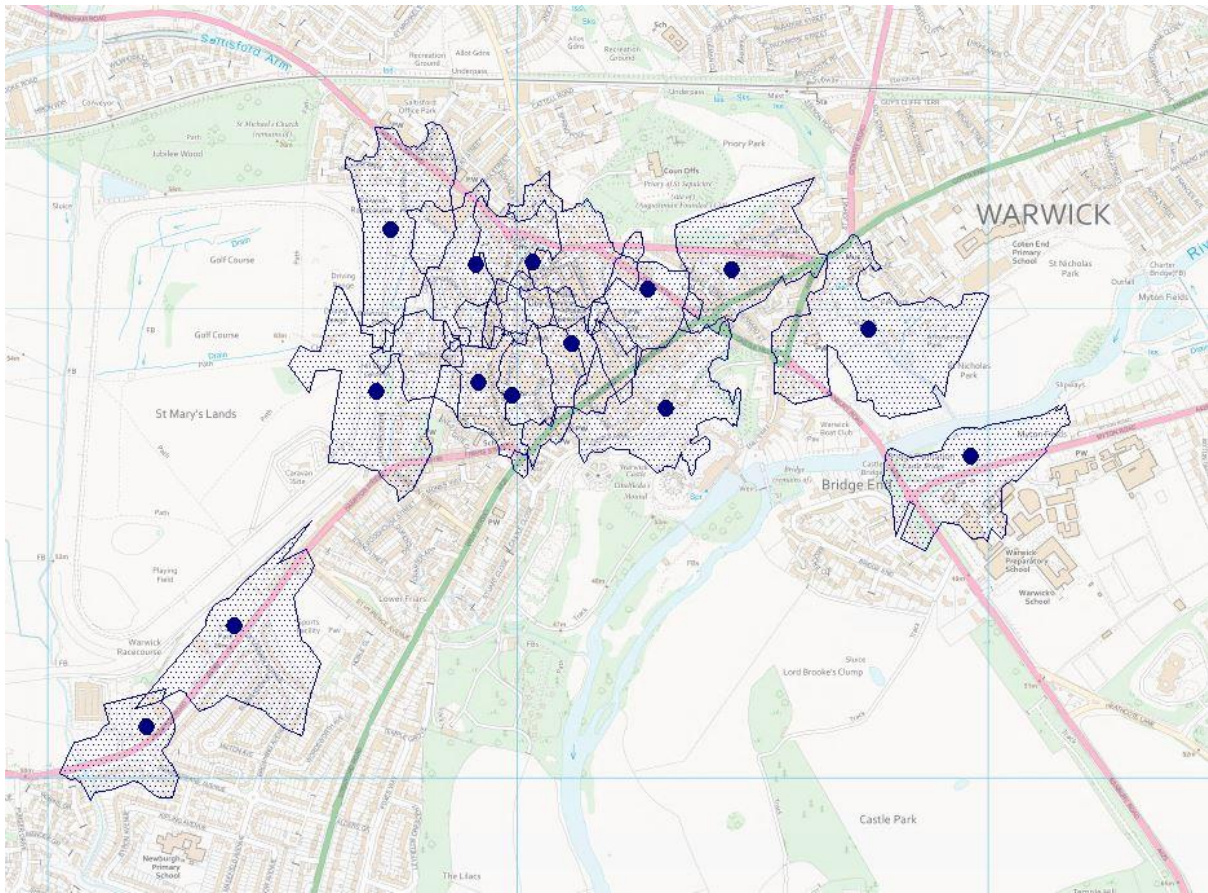

Appendix F – Warwick District Council Car Parks

Fig. 1 – Location of WDC Car Parks

Fig. 2 – Influence of 2 x standard chargers in Leamington Car Parks

Fig. 3 – Influence of 2 x standard chargers in Warwick Car Parks

Fig. 4 – Influence of 2 x standard chargers in Kenilworth Car Parks

Fig. 5 – Number of properties influenced by each car park

Name of car park	No. of properties without off-street parking within 5-minute walk
Leamington Spa	
Court Street	277
Packington Place	367
Chandos Street	299
Covent Garden	253
Bedford Street	196
St Peters MSCP	162
Rosefield Street	70
Adelaide Road	68
Bath Place	187
Warwick	
St Nicholas Park	51
Priory Road	147
Castle Lane	111
The Butts	67
New Street	98
Westgate	237
West Rock	94
St Marys Land 4 (Vittle Drive)	59
St Marys Land 3 (Bread & Meat)	162
St Marys Land 2 (Hampton Rd)	0
Kenilworth	
Abbey Fields	48
Abbey End	124
Square West	115