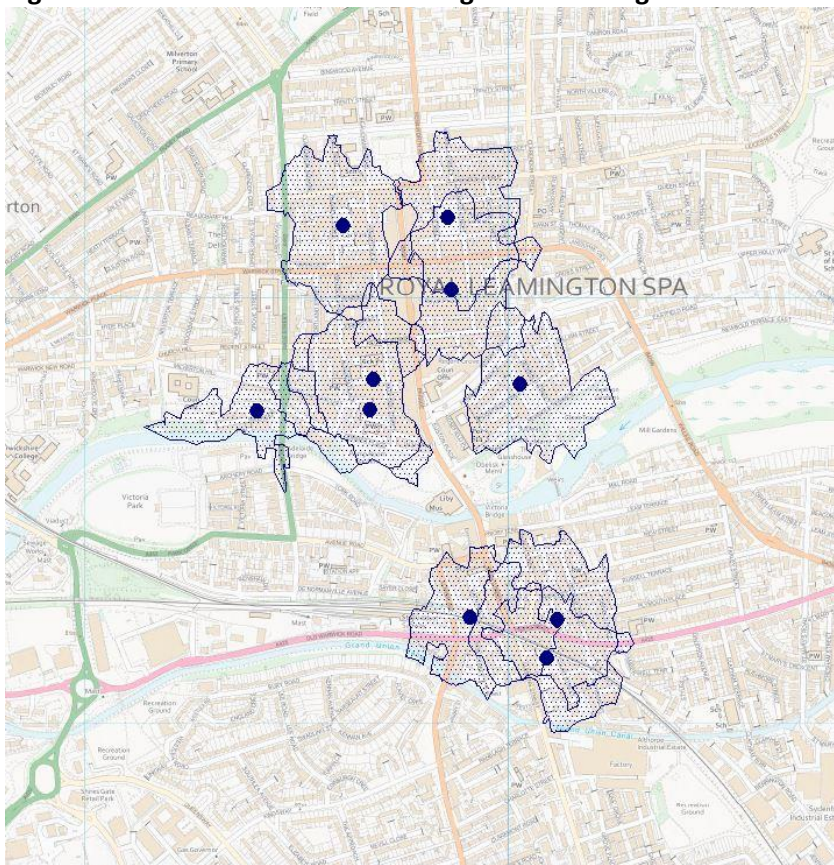

Appendix F – Warwick District Council Car Parks

Fig. 1 – Location of WDC Car Parks

Fig. 2 – Influence of 2 x standard chargers in Leamington Car Parks

Fig. 3 – Influence of 2 x standard chargers in Warwick Car Parks

Fig. 4 – Influence of 2 x standard chargers in Kenilworth Car Parks

Fig. 5 – Number of properties influenced by each car park

Name of car park	No. of properties without off-street parking within 5-minute walk
Leamington Spa	
Court Street	277
Packington Place	367
Chandos Street	299
Covent Garden	253
Bedford Street	196
St Peters MSCP	162
Rosefield Street	70
Adelaide Road	68
Bath Place	187
Warwick	
St Nicholas Park	51
Priory Road	147
Castle Lane	111
The Butts	67
New Street	98
Westgate	237
West Rock	94
St Marys Land 4 (Vittle Drive)	59
St Marys Land 3 (Bread & Meat)	162
St Marys Land 2 (Hampton Rd)	0
Kenilworth	
Abbey Fields	48
Abbey End	124
Square West	115