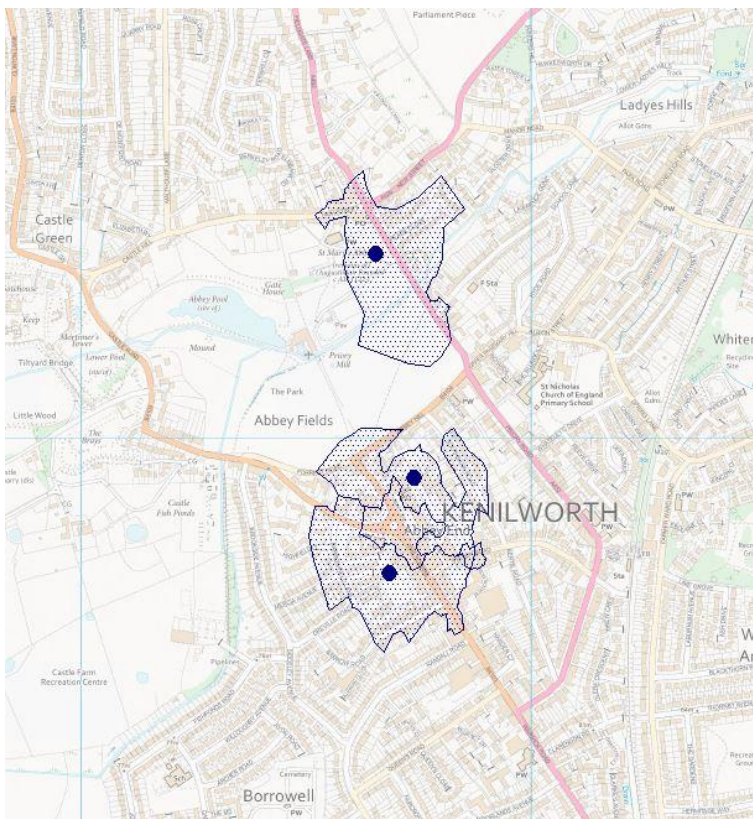

Appendix F – Warwick District Council Car Parks

Fig. 1 – Location of WDC Car Parks

Fig. 2 – Influence of 2 x standard chargers in Leamington Car Parks

Fig. 3 – Influence of 2 x standard chargers in Warwick Car Parks

Fig. 4 – Influence of 2 x standard chargers in Kenilworth Car Parks

Fig. 5 – Number of properties influenced by each car park

Name of car park	No. of properties without off-street parking within 5-minute walk
Leamington Spa	
Court Street	277
Packington Place	367
Chandos Street	299
Covent Garden	253
Bedford Street	196
St Peters MSCP	162
Rosefield Street	70
Adelaide Road	68
Bath Place	187
Warwick	
St Nicholas Park	51
Priory Road	147
Castle Lane	111
The Butts	67
New Street	98
Westgate	237
West Rock	94
St Marys Land 4 (Vittle Drive)	59
St Marys Land 3 (Bread & Meat)	162
St Marys Land 2 (Hampton Rd)	0
Kenilworth	
Abbey Fields	48
Abbey End	124
Square West	115