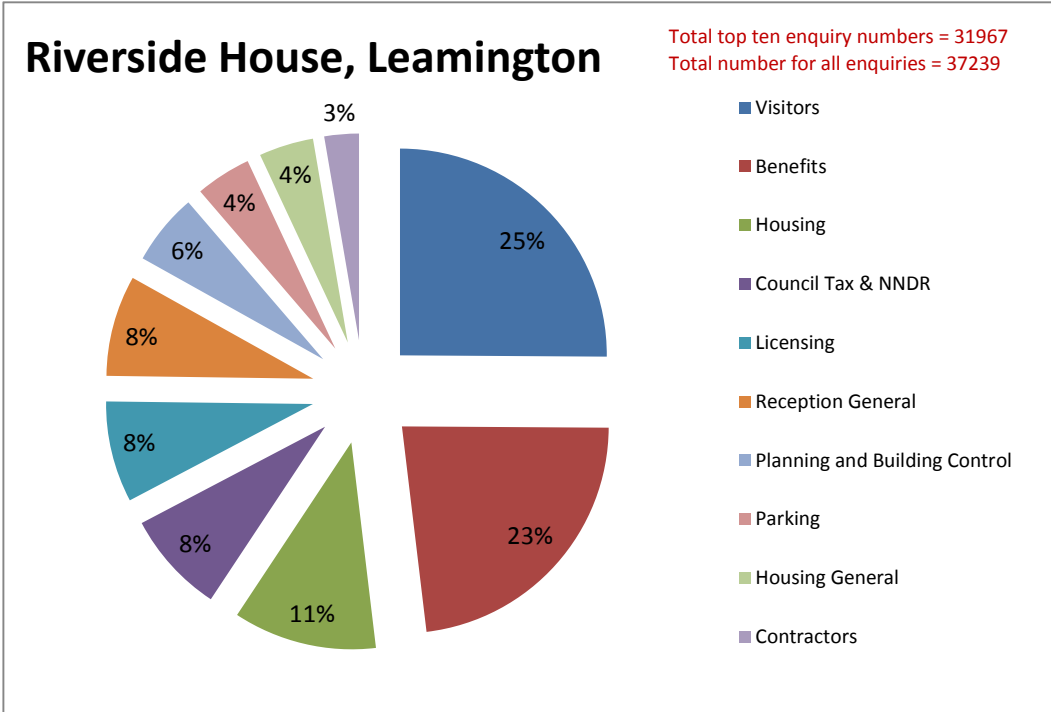

Appendix B

Top Ten Enquiry Types (as percentage of total) at OSS Sites – 2014/2015

Top ten enquiry numbers = 2346
 Total no. of enquiry numbers = 3440

Kenilworth

Whitnash

Top ten enquiry numbers = 655
 Total No. of enquiry numbers = 736

Lillington

Top ten enquiry numbers = 600
 Total Enquiry No. = 648