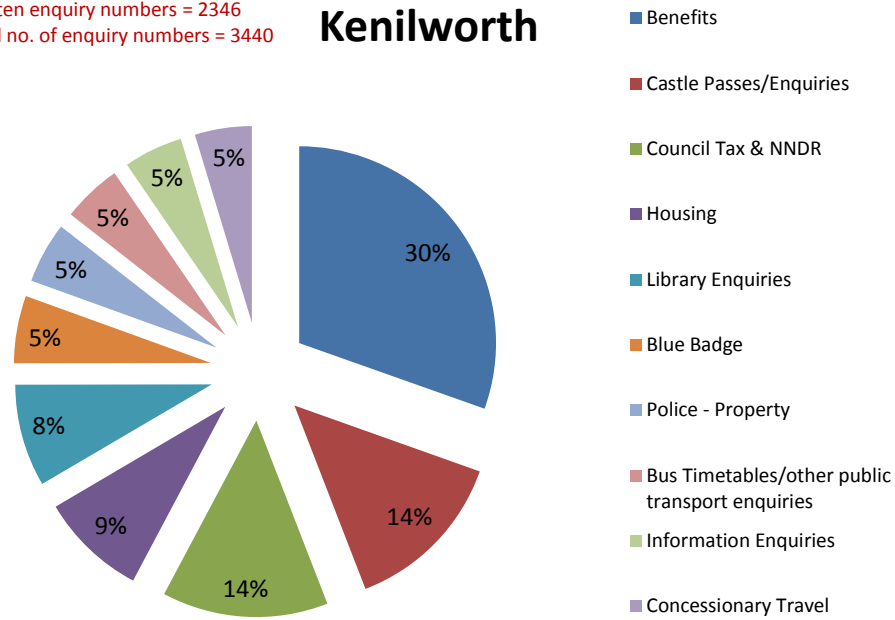

Appendix B

Top Ten Enquiry Types (as percentage of total) at OSS Sites – 2014/2015

Top ten enquiry numbers = 2346
 Total no. of enquiry numbers = 3440

Kenilworth

Whitnash

Top ten enquiry numbers = 655
 Total No. of enquiry numbers = 736

Lillington

Top ten enquiry numbers = 600
 Total Enquiry No. = 648