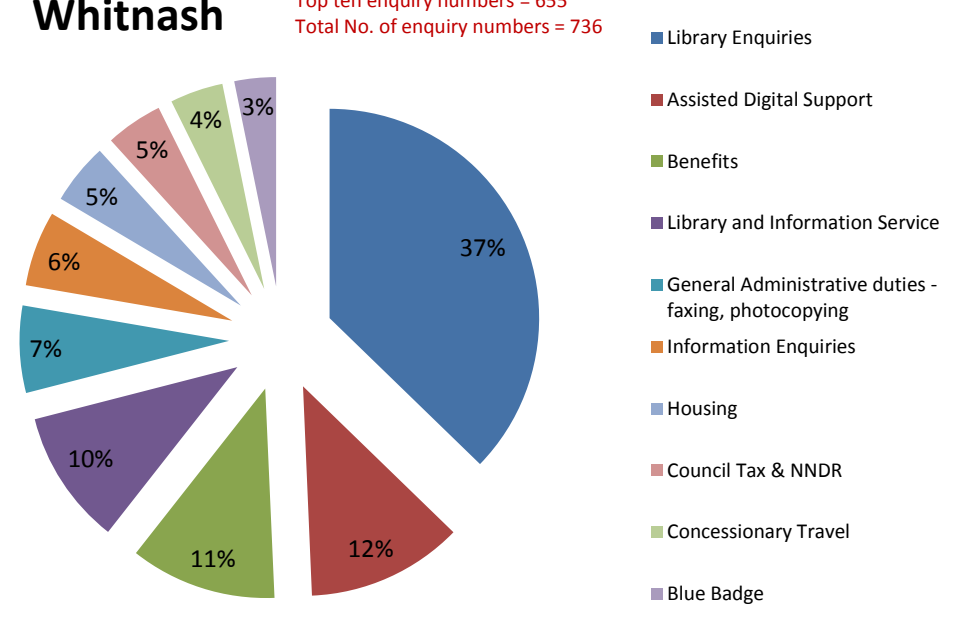

Appendix B

Top Ten Enquiry Types (as percentage of total) at OSS Sites – 2014/2015

Top ten enquiry numbers = 2346
 Total no. of enquiry numbers = 3440

Kenilworth

Whitnash

Top ten enquiry numbers = 655
 Total No. of enquiry numbers = 736

Lillington

Top ten enquiry numbers = 600
 Total Enquiry No. = 648