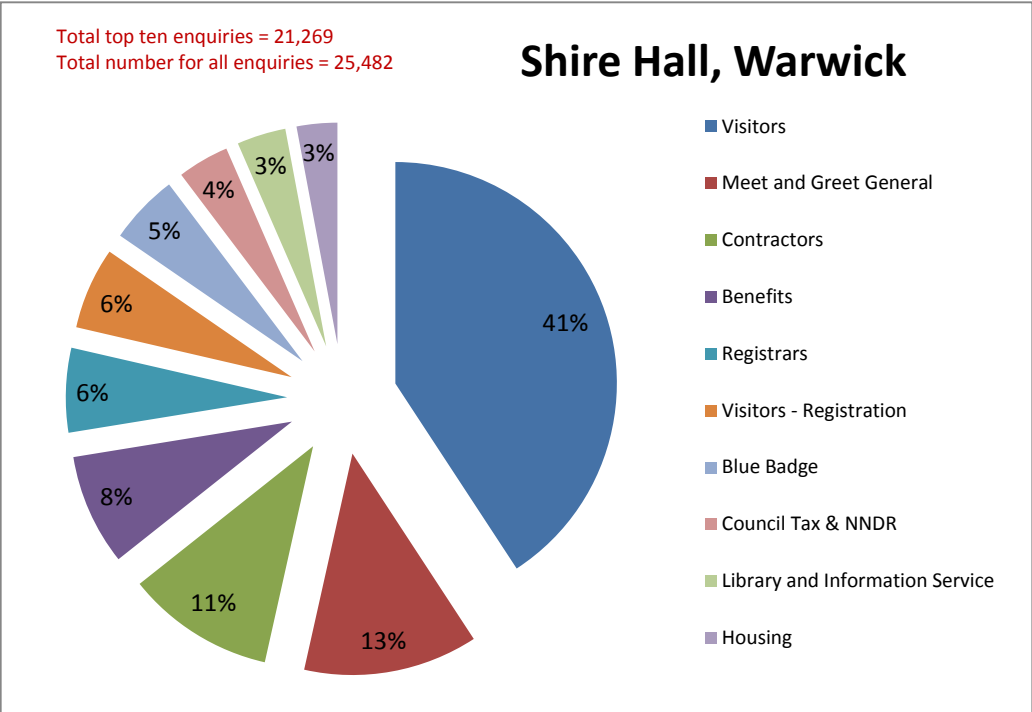

Appendix B

Top Ten Enquiry Types (as percentage of total) at OSS Sites – 2014/2015

Top ten enquiry numbers = 2346
 Total no. of enquiry numbers = 3440

Kenilworth

Whitnash

Top ten enquiry numbers = 655
 Total No. of enquiry numbers = 736

Lillington

Top ten enquiry numbers = 600
 Total Enquiry No. = 648