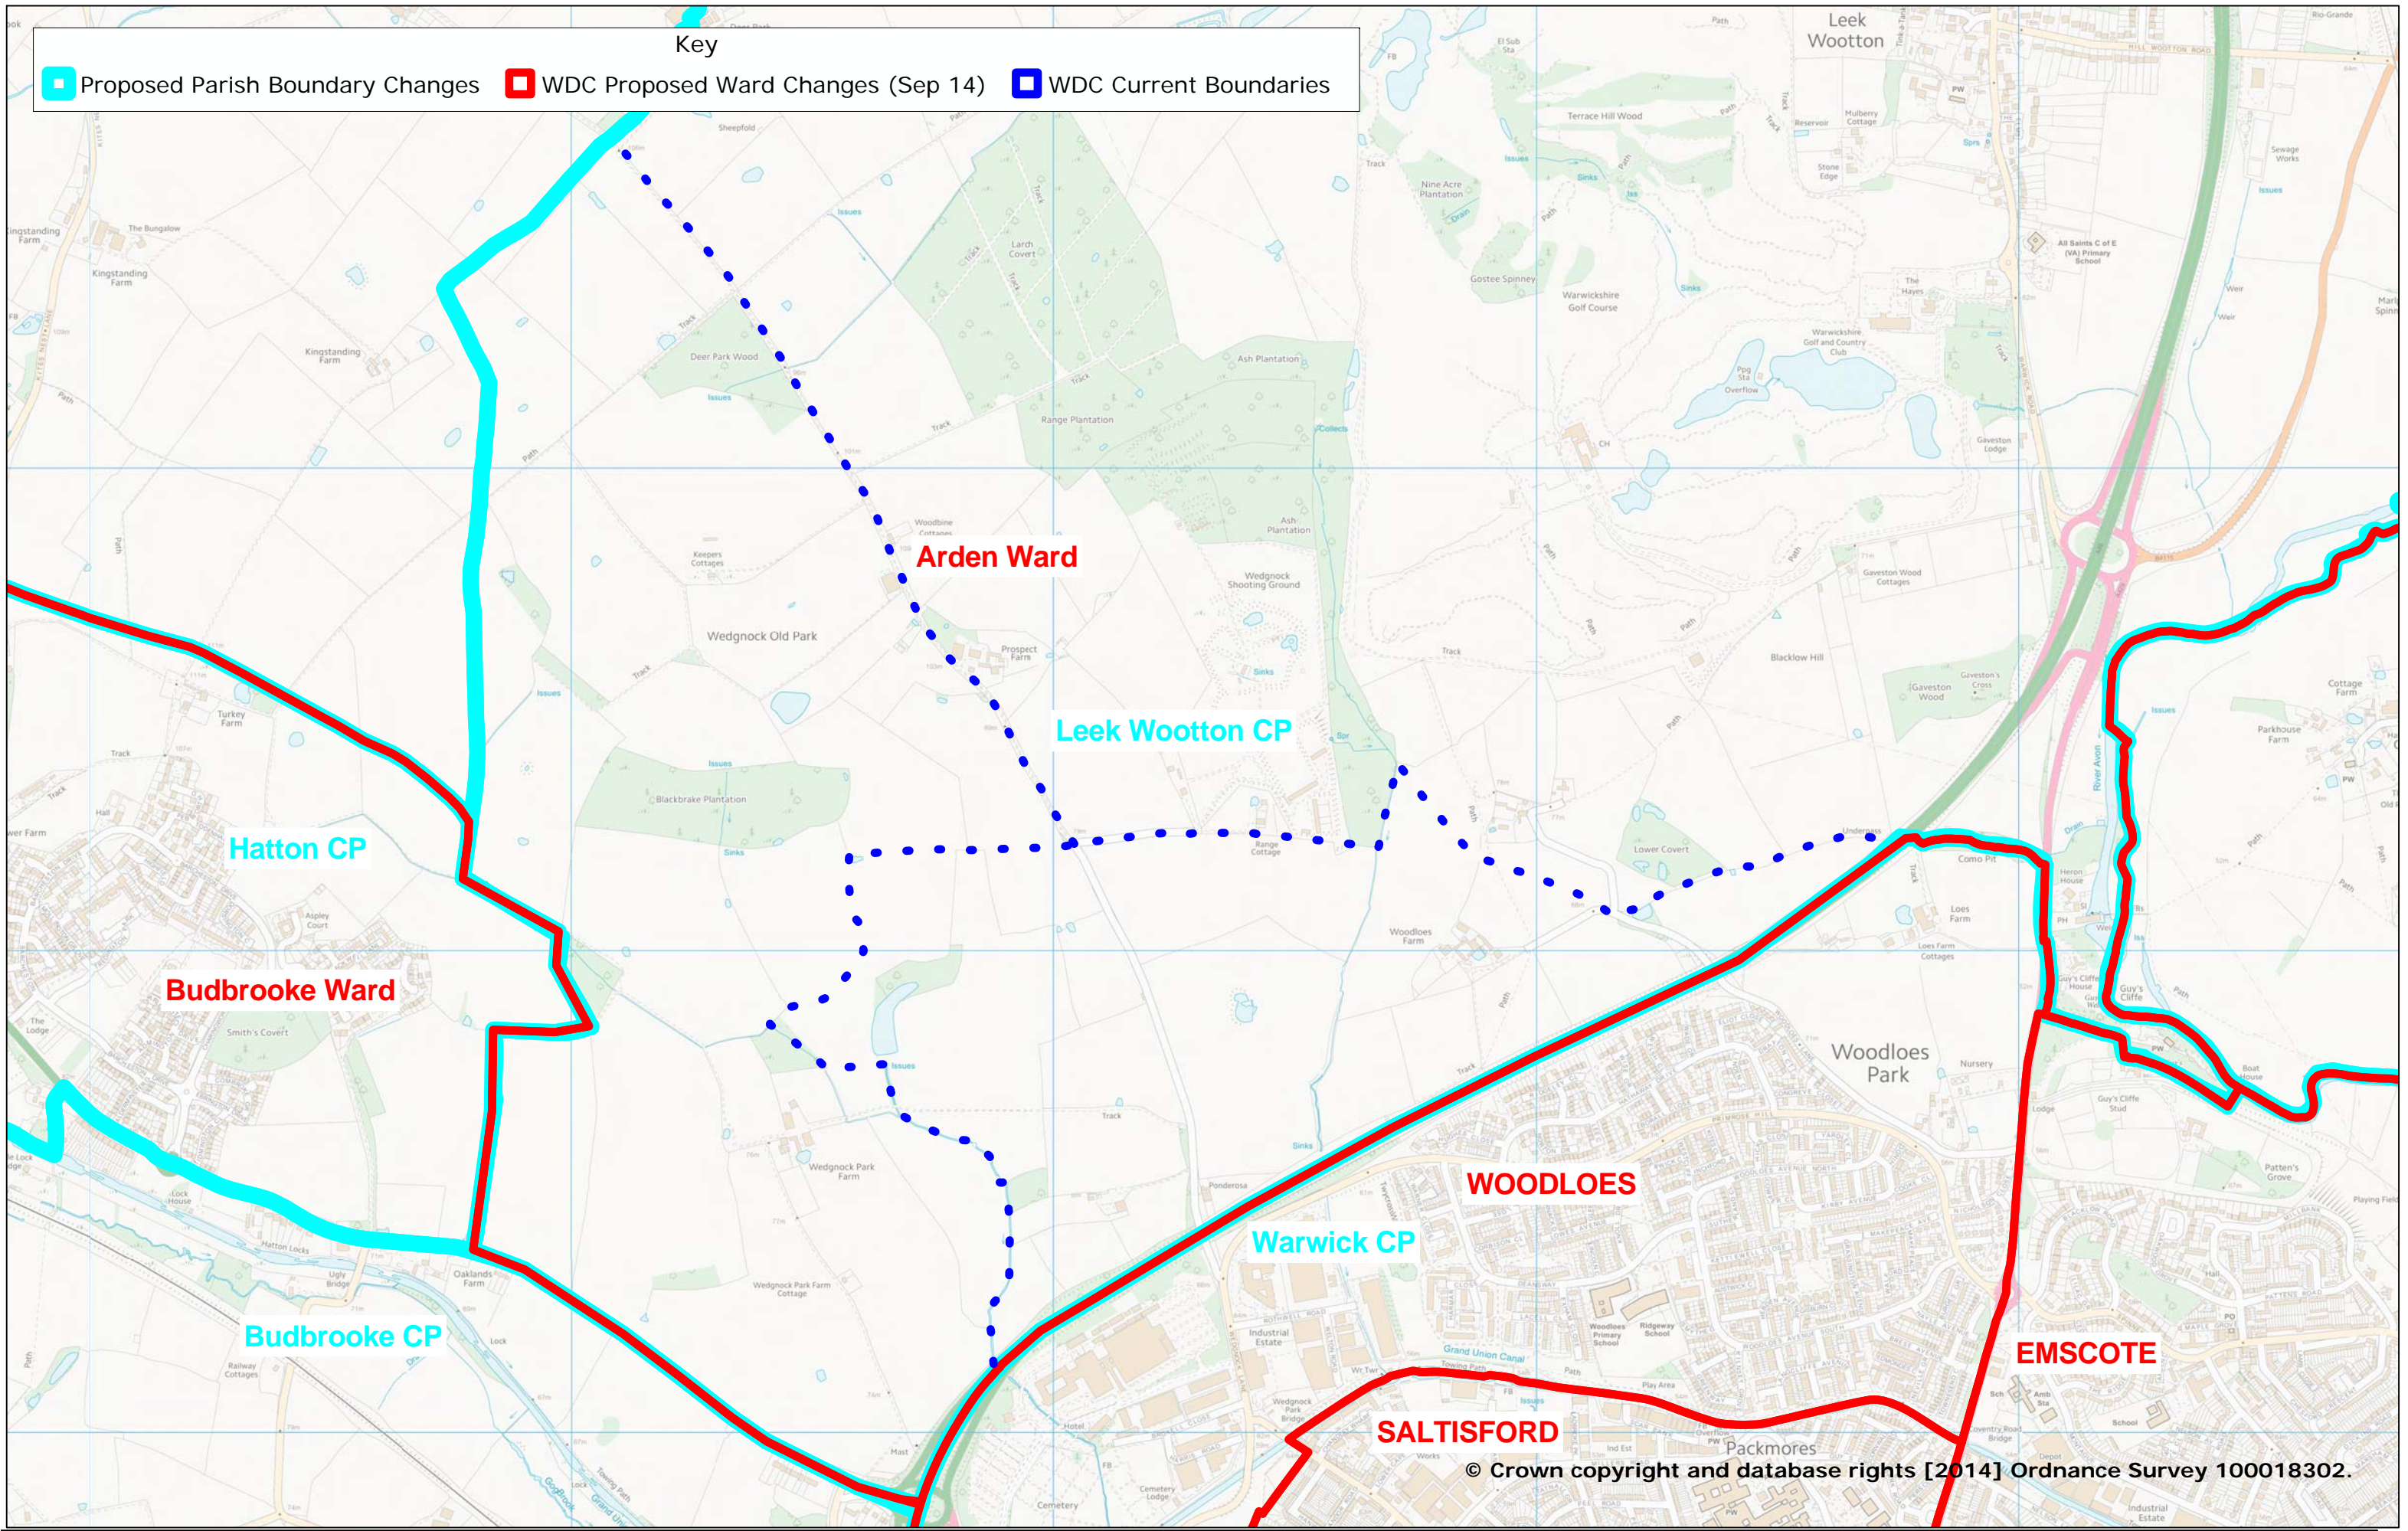

Key

- Proposed Parish Boundary Changes
- WDC Proposed Ward Changes (Sep 14)
- WDC Current Boundaries

© Crown copyright and database rights [2014] Ordnance Survey 100018302.

WDC Proposed Ward/Parish Boundary Changes - Oct 2014 (Map 9)

Riverside House, Milverton Hill, Royal Leamington Spa, Warwickshire. CV32 5HZ

Tel: 01926 410410

Scale: 1:12000 @A3
 Drawn By: MB
 Date: 13/10/2014