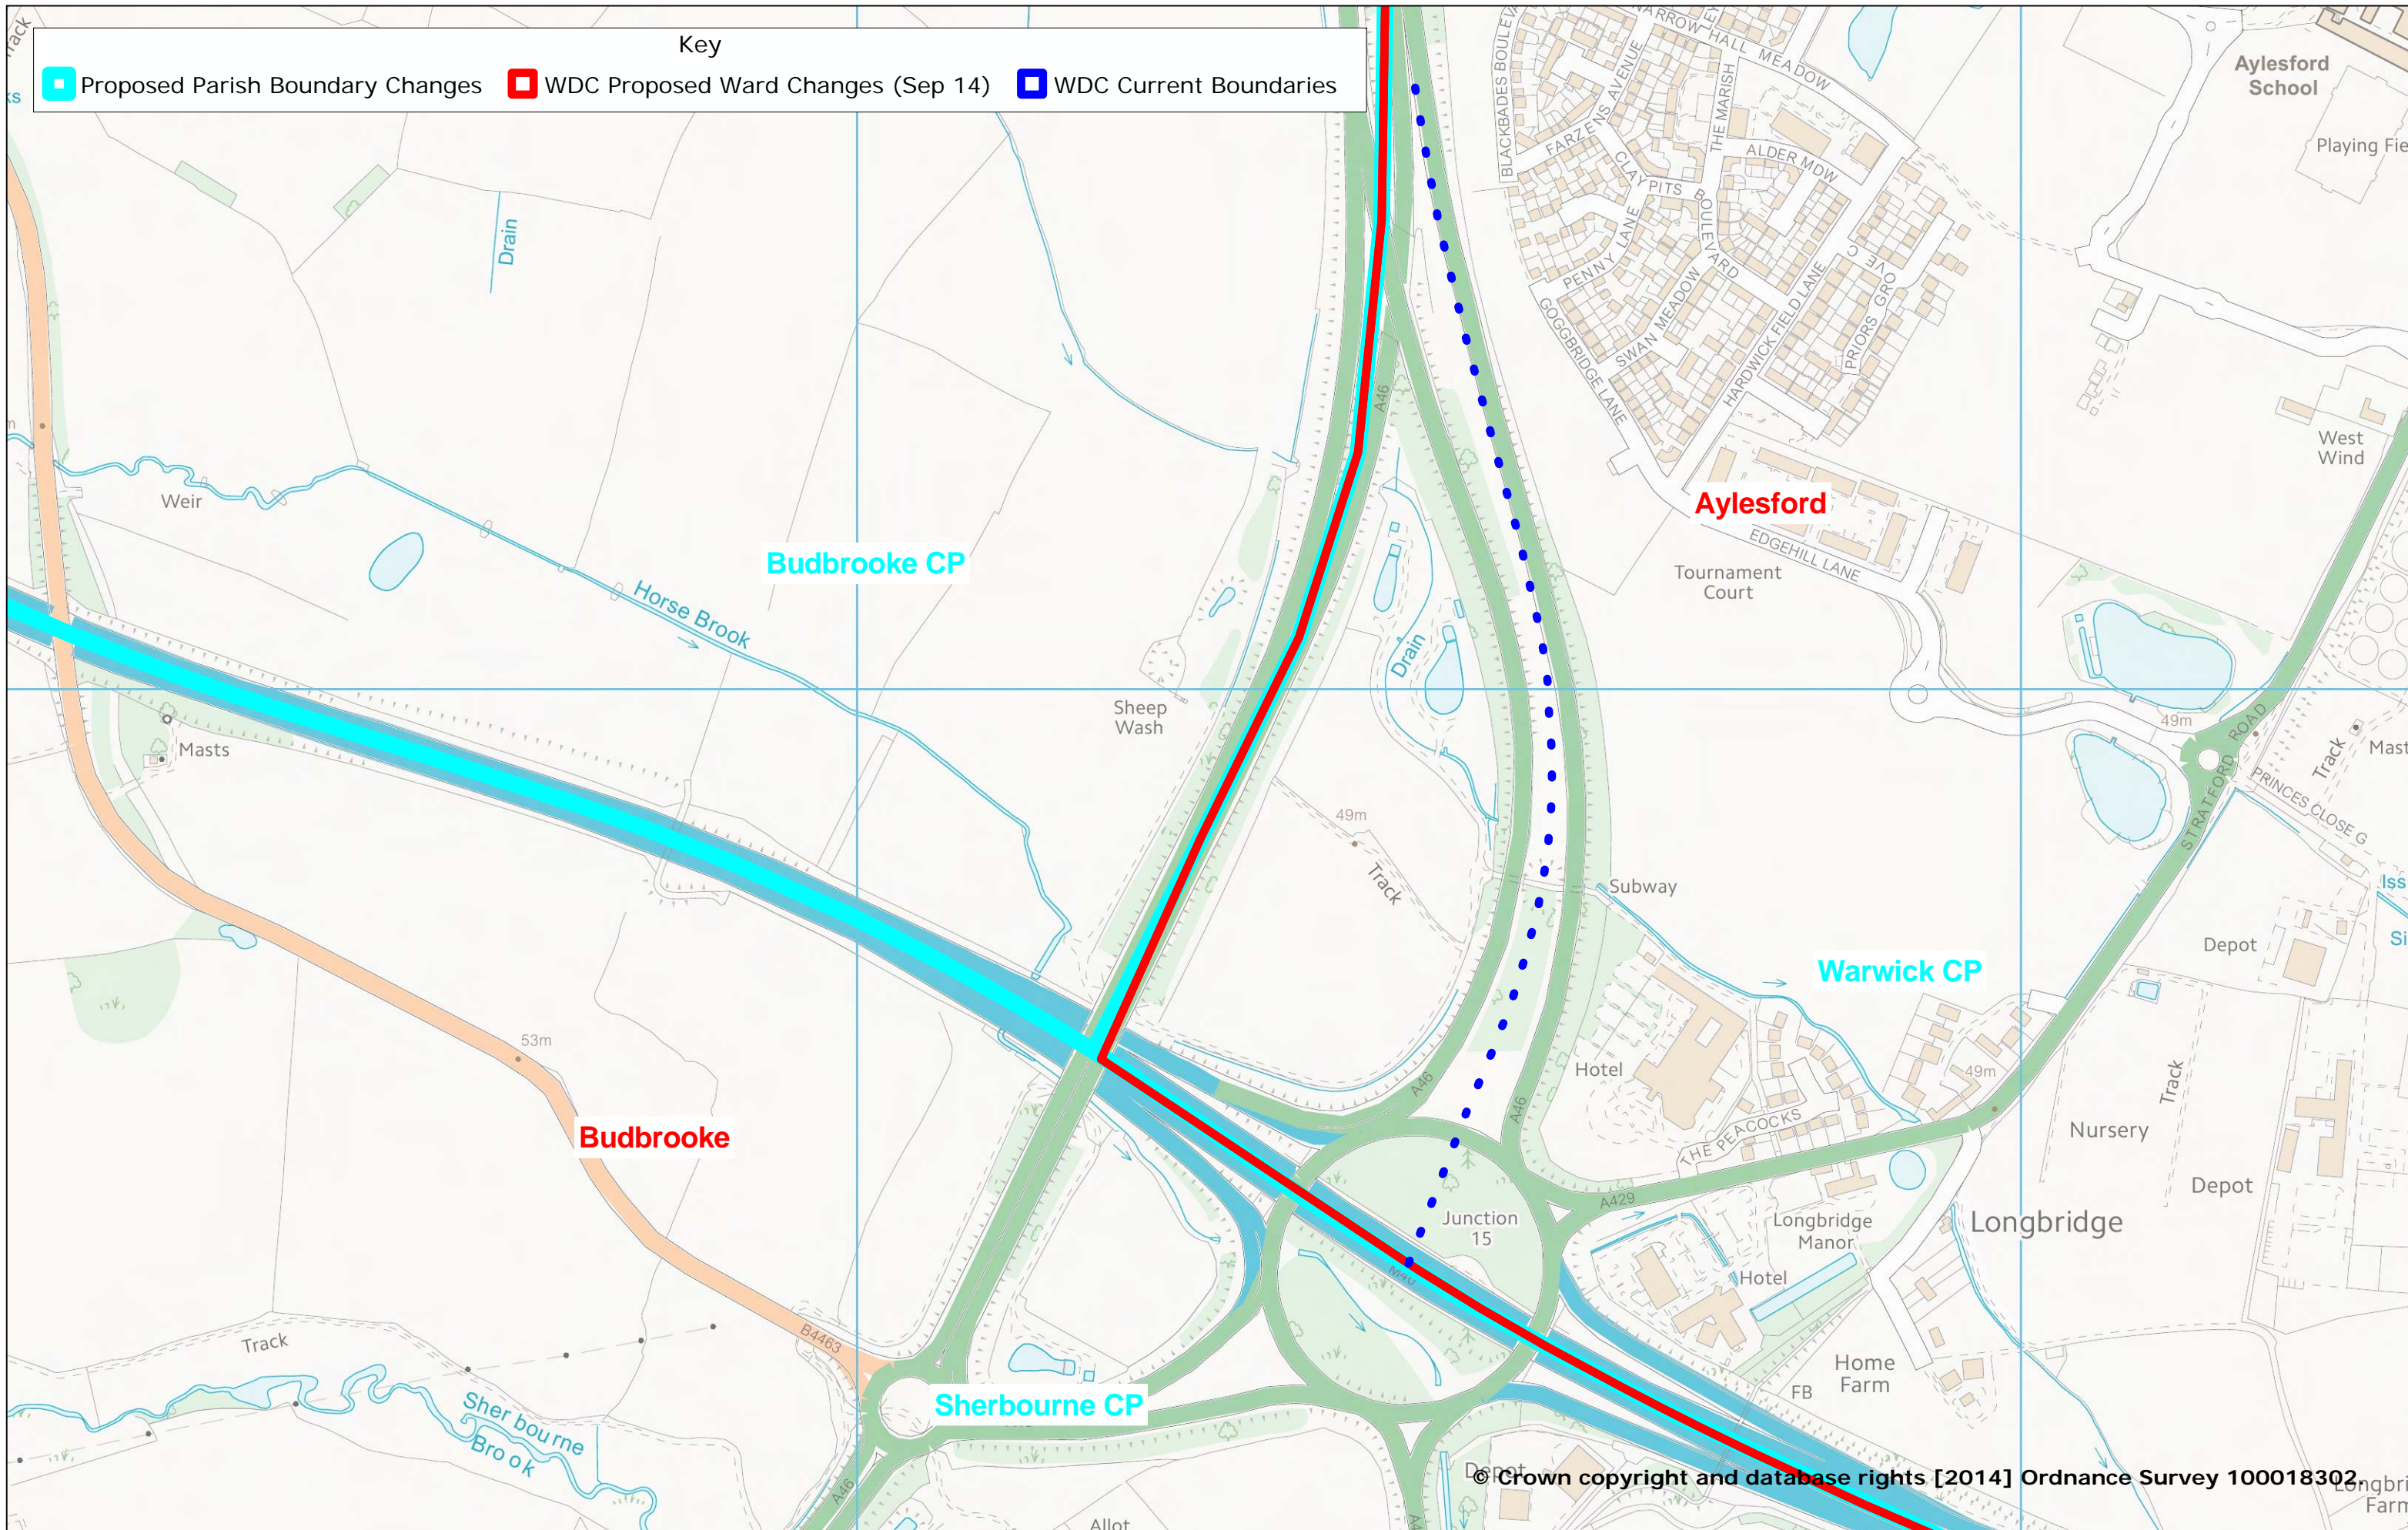

Key

- Proposed Parish Boundary Changes
- WDC Proposed Ward Changes (Sep 14)
- WDC Current Boundaries

© Crown copyright and database rights [2014] Ordnance Survey 100018302

WDC Proposed Ward/Parish Boundary Changes - Oct 2014 (Map 11)

Riverside House, Milverton Hill, Royal Leamington Spa, Warwickshire. CV32 5HZ

Tel: 01926 410410

Scale: 1:5000 @A3

Drawn By: MB

Date: 13/10/2014